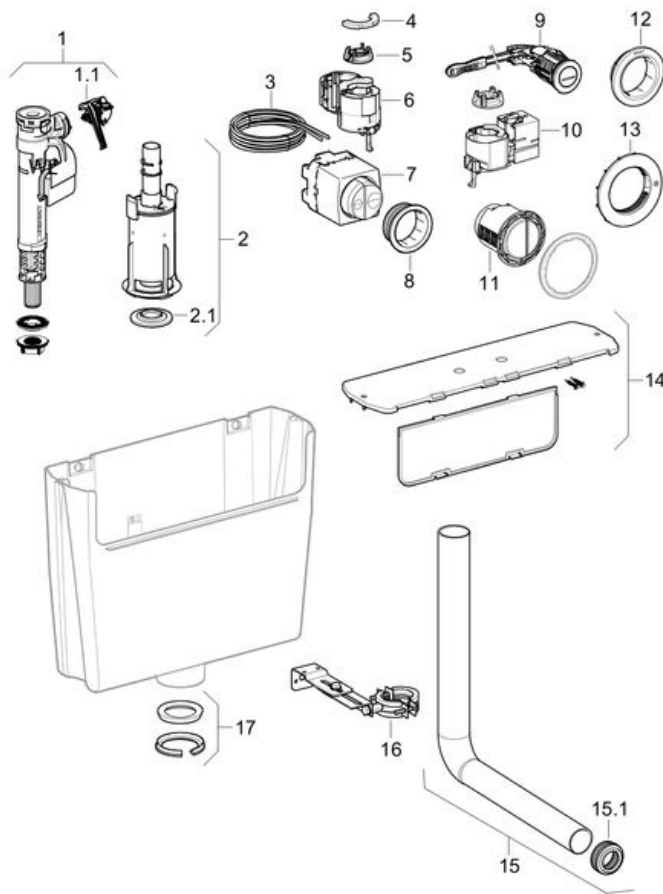

#### Assembly group:

-

#### Dimension / Design:

Cistern: 45 x 35 cm

### Spare parts drawing

### Spare parts (only the articles listed in the order table are available)

Pos.	Article no.	Description	Comment
1	281.206.00.1	Geberit fill valve type 360, bottom water supply connection, 1/2", nipple made of plastic	
1.1	241.813.00.1	Geberit seal set	
2	241.415.00.1	Flush valve for Geberit low-height furniture cistern	
2.1	816.418.00.1	Flat gasket for Geberit flush valves of exposed and concealed cisterns	
3	240.575.00.1	Geberit double pneumatic hose, blue	For dual flush
3	256.000.00.1	Geberit pneumatic hose	For single