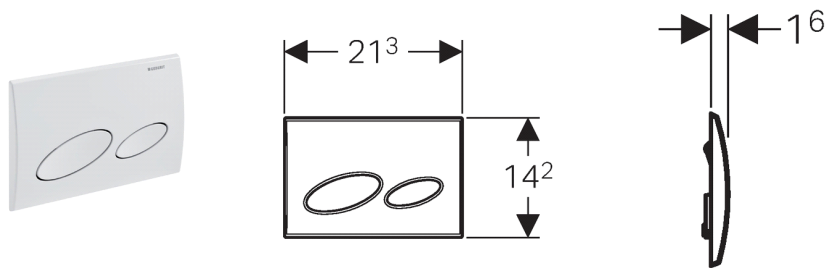

**Geberit flush plate Kappa20 for dual flush**

---

**Application purpose**

- For flush actuation with Geberit Kappa concealed cisterns

**Characteristics**

- Top/front actuation
- Sound-absorbing actuator rods, tool-free fast adjustment

**Technical data**

Actuation force	< 20 N
Material	Plastic

**Scope of delivery**

- Mounting frame
- 2 distance bolts
- 2 actuator rods
- Fastening material

**Article**

Art. no.	Colour	Surface
115.228.11.1	white alpine	
115.228.21.1		gloss chrome-plated
115.228.46.1		matt chrome-plated

**Accessories**

- Extension set for Geberit Sigma, Geberit Omega and Geberit Kappa concealed cisterns