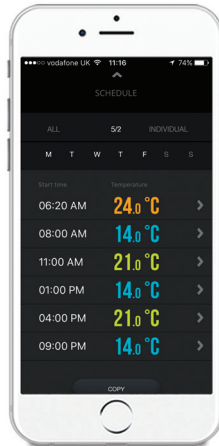

SALUS
CONTROLS

www.salus-controls.com

RT310i App

RT310i App available on IOS and Android. With easy to use functions and simple to add heating schedules. It is easy to control heating from anywhere via Smartphone, Tablet or PC using your existing router.

Easy to use heating or cooling control.

Simple to add heating schedules. Choose from ALL, 5/2 or INDIVIDUAL days.

With walk through tutorials on how to use the App.

Technical Information

dxx	Function	Parameter	Description	Default value
d01	Temperature display increments	0.1°C or 0.5°C	Select the temperature display increments	0.5°C
d02	Temperature offset	+/-3.0°C	Calibrate your thermostat temperature	0.0°C
d03	Frost setpoint	5.0°C-17.0°C	Set the Frost Point temperature	5.0°C