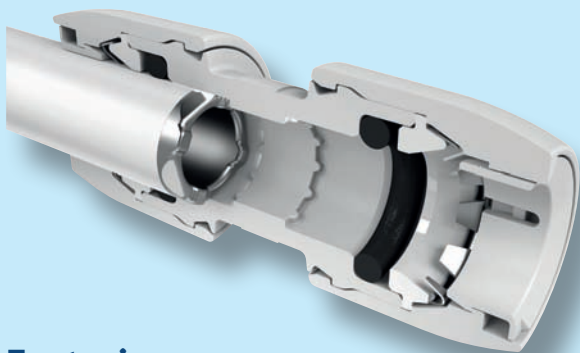

Hep₂O have launched an extended range of flexible tap connectors.

Consisting of 36 items including braided hose, white hose, valve and monobloc options, the range covers all applications.

All incorporate the unique Hep₂O **In4Sure™** joint recognition feature. Just insert, twist, and feel for the rumble to know the joint is totally secure.

Hep₂O Fittings are easy to demount and adjust with the **HepKey**, but once installed cannot be tampered with or accidentally demounted. All products come with the peace of mind of an industry leading **50 year guarantee.**

*sold and priced as a pair

Part of the market
leading Hep₂O range

Featuring:

- **In4Sure™ Joint Recognition** - Simply insert, twist and feel for the 'rumble' to know that a secure joint has been made every time.
- **Secure Demounting** - Easy to adjust with the HepKey system.
- **Flexible Pipe** - that comes off the coil straight, for easy and fast installation and fewer fittings required.
- **50 Years Guarantee** - the longest in the industry.
- **Fully Compatible with Copper** - ideal for RMI applications.