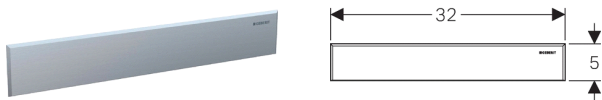

**Ready-to-fit set for Geberit wall drain, made of stainless steel**

---

**Application purpose**

- For Geberit wall drains

**Characteristics**

- Can be removed for cleaning

**Scope of delivery**

- Cover
- Comb insert
- Hexagon key

**Article**

<b>Art. no.</b>	<b>Colour / Surface</b>
<b>154.336.FW.1</b>	stainless steel brushed