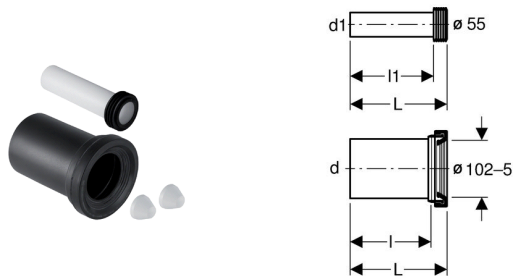

Geberit connection set for wall-hung WC, length 18.5 cm

Application purpose

- For wall-hung WCs

Technical data

Material PE / PP

Scope of delivery

- Flush pipe with sleeve, made of PE-HD
- Straight connector with sleeve, made of PP
- 2 cover caps

Article

Art. no.	Colour / Surface	d, ø [mm]	d1, ø [mm]	L [cm]	l [cm]	l1 [cm]
152.426.46.1	matt chrome 90-plated	90	45	18.5	14.5	16