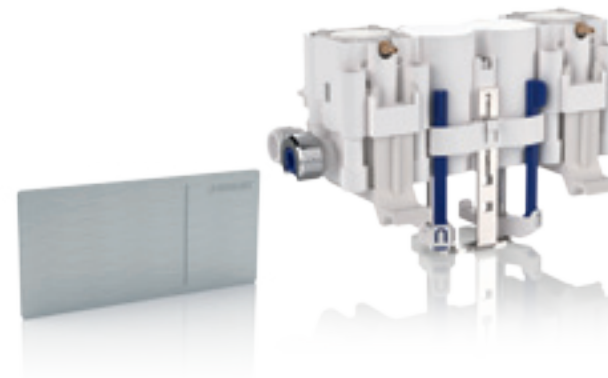

Think outside the box.

Geberit remote flush buttons.

→ Remote flush button

Touched a thousand times.

The pneumatics of the Geberit remote flush plate type 01 and type 10 have been endurance tested to simulate years of use. The reliable technology is based on air pressure (not on electrical current).

A touch more refined.

Thanks to the hydraulic servo lifter, just a gentle touch is sufficient for flush actuation with the Geberit Omega70. No electrical current is required for this.

Quite discreet in fact.