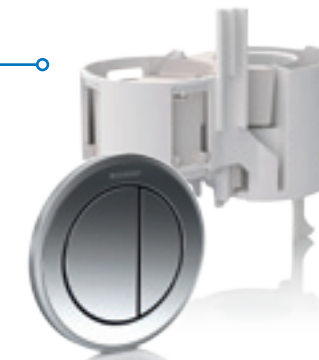

Think outside the box.

Geberit remote flush buttons.

→ Remote flush button

Touched a thousand times.

The pneumatics of the Geberit remote flush plate type 01 and type 10 have been endurance tested to simulate years of use. The reliable technology is based on air pressure (not on electrical current).

A touch more refined.

Thanks to the hydraulic servo lifter, just a gentle touch is sufficient for flush actuation with the Geberit Omega70. No electrical current is required for this.

Quite discreet in fact.