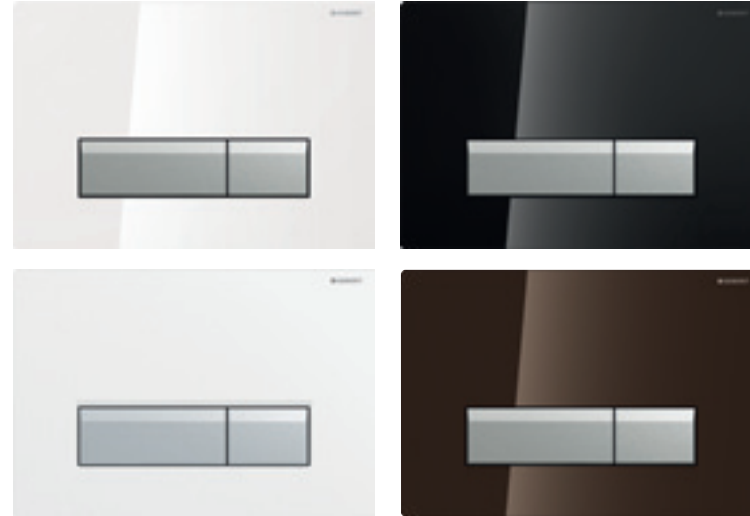

white / matt chrome / matt
chrome
115.080.KL.1

25 %

Shown in actual size = 25% smaller than a Geberit flush plate Sigma30.

■ GEBERIT

Geberit Sigma30 flush plate.

Style without compromise.

- Three colour variants.
- Water-saving flush.
- Made of durable die-cast zinc.
- Large actuator button for flush actuation.
- Also available as a flush plate for urinals.
- Optional insert for in-cistern block (see page 60).

New

white / gloss chrome / white
115.893.KJ.1

brushed chrome / gloss
chrome / brushed chrome
115.893.KX.1

gloss chrome / brushed
chrome / gloss chrome
115.893.KY.1

Geberit Sigma40.

Clear and pure.

- Five colour variants.
- Water-saving dual flush actuation.
- Choice of plastic or high-quality glass surface.
- Integrated Geberit DuoFresh* odour extraction (see page 62).
- Active carbon filter technology.
- Integrated insert for in-cistern block (see page 60).
- Multiple award-winning design.