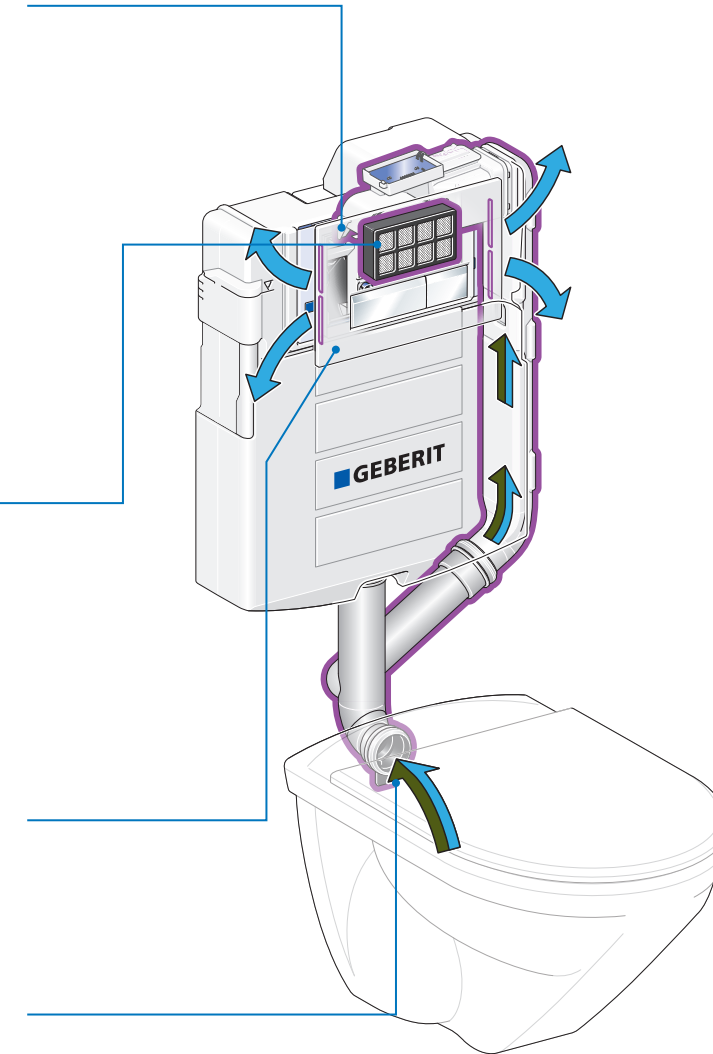

→ Insert for in-cistern block

- 1 It doesn't get any simpler than this: pull the flush plate forward.
- 2 Drop the in-cistern block into the insert behind the plate.
- 3 Close the plate and enjoy freshness with every flush.

Fresh air for everyone.

Odours extracted, air cleaned.

→ Odour extraction

The active carbon filter and insert for in-cistern block are easily accessible via the flush plate.

The air is cleaned thoroughly in an active carbon filter.

A quiet fan conveys the cleaned air back into the room.

Unpleasant odours are removed right at the source.

92% of people say that smells influence their moods.

That's a good enough reason to ensure your bathroom always smells fresh and inviting. The solution has long been a standard in modern cooker hoods and is now taking hold in toilets too: an effective odour extraction unit. Ultimately, opening windows in winter, burning matches or covering up odours with fragrance sprays just isn't convenient – so Geberit DuoFresh takes a different approach by simply extracting odours right at the source: directly from the WC ceramic. The air is cleaned thoroughly with an active carbon filter. A quiet fan, meanwhile, allows clean fresh air to flow back into the room. The active carbon filter itself indicates when it needs to be replaced – and this is something that can be done quickly, with just one click that lets you access the area behind the fold-out flush plate.