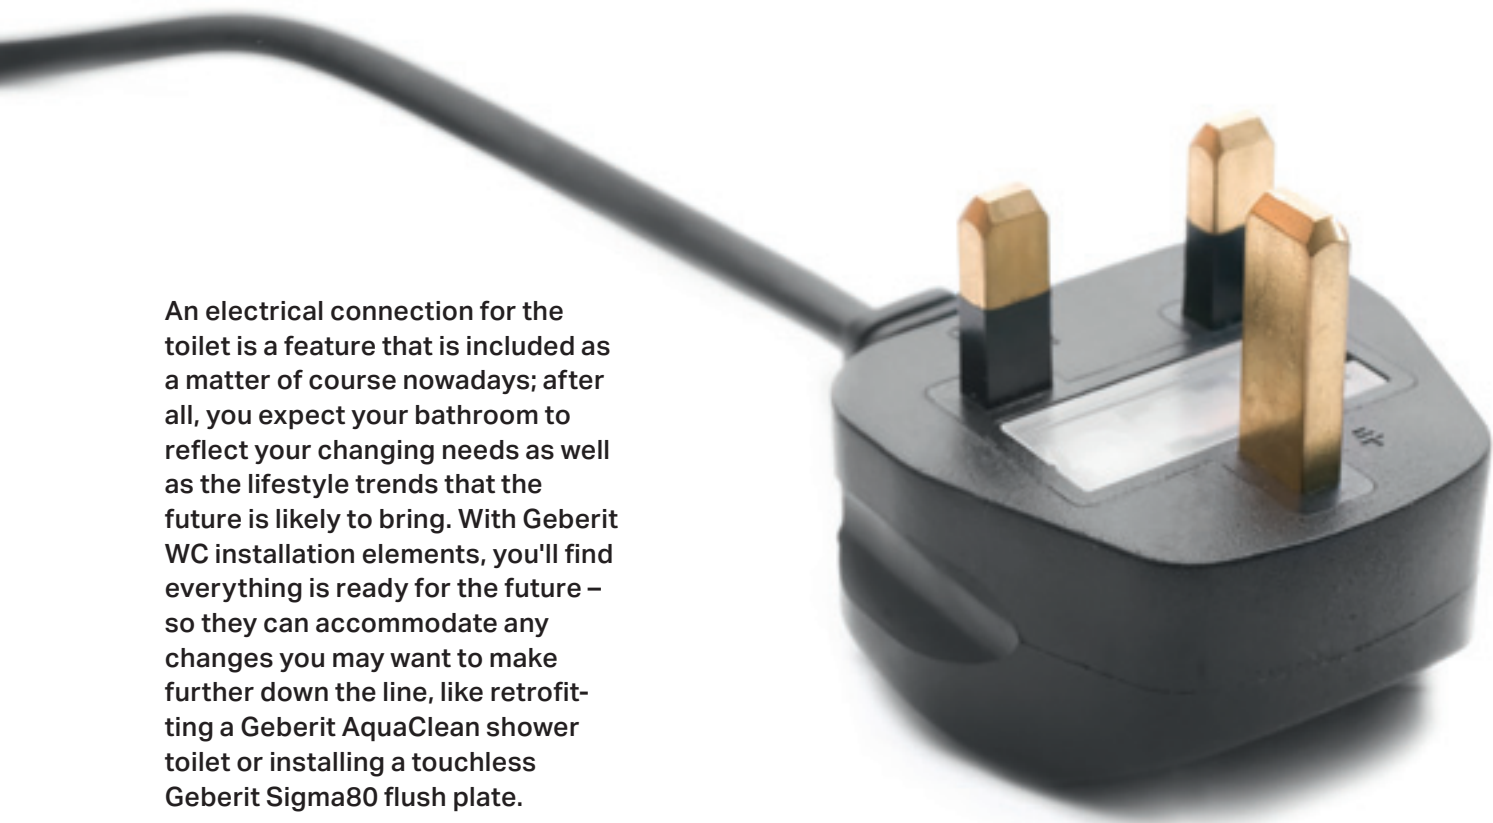

A quiet fan conveys the cleaned air back into the room.

Unpleasant odours are removed right at the source.

92% of people say that smells influence their moods.

That's a good enough reason to ensure your bathroom always smells fresh and inviting. The solution has long been a standard in modern cooker hoods and is now taking hold in toilets too: an effective odour extraction unit. Ultimately, opening windows in winter, burning matches or covering up odours with fragrance sprays just isn't convenient – so Geberit DuoFresh takes a different approach by simply extracting odours right at the source: directly from the WC ceramic. The air is cleaned thoroughly with an active carbon filter. A quiet fan, meanwhile, allows clean fresh air to flow back into the room. The active carbon filter itself indicates when it needs to be replaced – and this is something that can be done quickly, with just one click that lets you access the area behind the fold-out flush plate.

Touchless function.
Aesthetically hygienic.

→ Touchless

You're looking for hygiene and freshness without compromise. We offer you flush buttons that fulfil your needs without pressing a button. Without a touch. And therefore always perfectly hygienic.

Touchless flush plates for WCs and urinals are available in matching designs.

Today's toilets are moving with the times.

Electrical connections now come as standard.

An electrical connection for the toilet is a feature that is included as a matter of course nowadays; after all, you expect your bathroom to reflect your changing needs as well as the lifestyle trends that the future is likely to bring. With Geberit WC installation elements, you'll find everything is ready for the future – so they can accommodate any changes you may want to make further down the line, like retrofitting a Geberit AquaClean shower toilet or installing a touchless Geberit Sigma80 flush plate.