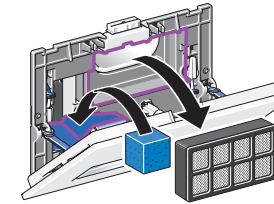

The air is cleaned thoroughly in an active carbon filter.

A quiet fan conveys the cleaned air back into the room.

Unpleasant odours are removed right at the source.