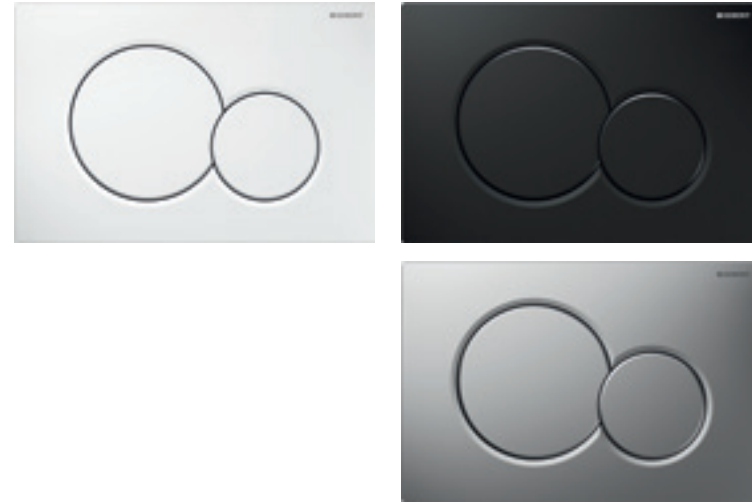

DESIGN PLUS
powered by: **ISH**

white glass
115.620.SI.1

umber glass
115.620.SQ.1

black glass
115.620.SJ.1

stainless steel brushed
115.625.FW.1

Geberit Omega70.

Elegance in a miniature format.

- Four colour variants.
- Plate made of glass or stainless steel.
- Water-saving dual flush.
- Can be placed anywhere within a 1.70 m radius of the cistern.
- For furniture as well as solid and drywall construction.
- Easy actuation: using patented Hydro servo technology, a light touch is all that is needed to trigger the flush.
- Easy cleaning.
- Note regarding cover plates for service openings on page 59.

reddot award 2015
winner

DESIGN PLUS
powered by: ISH

white glass
115.084.SI.1

umber glass
115.084.SQ.1

black glass
115.084.SJ.1

brushed stainless steel
115.084.FW.1

85 %

Shown in actual size = 85% smaller than a Geberit flush plate Sigma70.

The perfect shape: the circle.

Aesthetic curves for a relaxing bathroom experience.

It is impossible to improve on circles; they can only be restaged and rearranged. Geberit flush plates use new interpretations of round forms to adapt to today's trends. With or without rims. With finely honed edges. Harmoniously adjacent or flowing one into another. And the result is always well rounded.

Geberit Sigma01.

Looks good all the way round.

- Six colour variants.
- Water-saving dual flush actuation.
- Also available as a flush plate for urinals.
- Made of high-quality plastic.
- Optional insert for in-cistern block (see page 60).