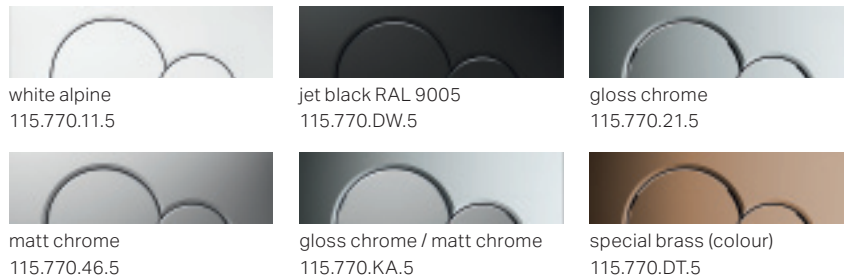

Geberit Sigma01.

Looks good all the way round.

- → Six colour variants.
- → Water-saving dual flush actuation.
- → Also available as a flush plate for urinals.
- → Made of high-quality plastic.
- → Optional insert for in-cistern block (see page 60).