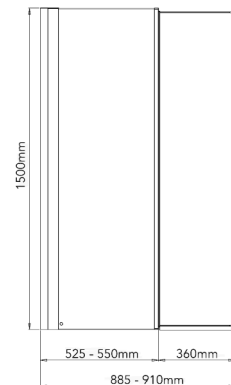

6mm Glass

Bath Screens

Embrace

Inward Folding Bath Screen

Specifications:

- 1500mm high
- 6mm glass thickness
- Bright silver frame
- Power shower approved
- 25mm vertical adjustment in each profile
- Glass pre-coated with Roman Ultra Care
- Optional bracing bar included

Code	Description	Width (mm)	Frame	Adjustment (mm)	£ ex vat	£ inc vat
EBV213S	Inward Folding Screen	910	Silver	885 - 910	£227.61	£273.13