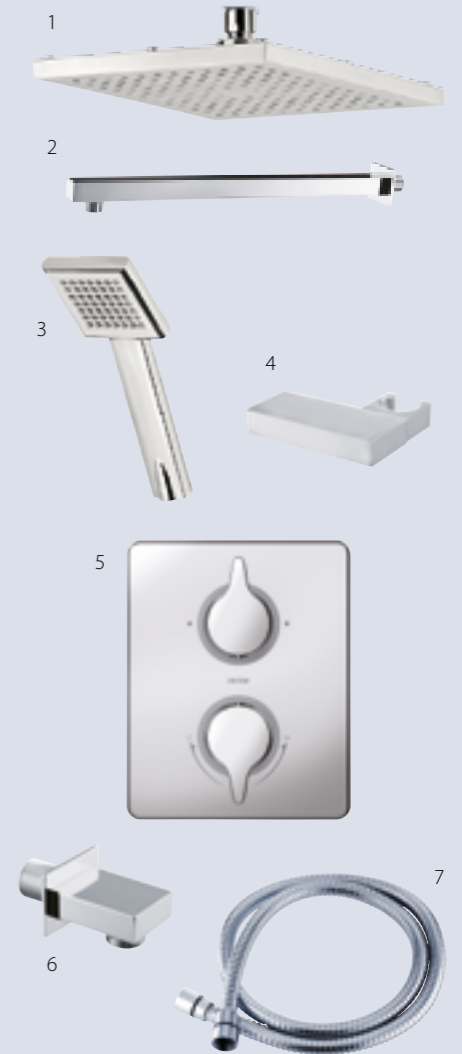

MIX & MATCH

Now you can create your personal perfect shower design with our flexible Mix & Match options. Simply combine our easy to use dual control valves with your own choice of shower heads - fixed, handheld or both - mixers, wall holders, arms and risers to make Affordable Style ideal for you and your home.

Example 1

A simple, no fuss built-in shower valve and fixed wall mounted shower head - clean, stylish, easy to use and safe for all the family.

1. Circular 200mm fixed shower head
2. 400mm circular wall arm
3. Kensey Thermostatic dual control mixer shower

Example 2

For more versatile showering, choose the simplicity of a wall mounted fixed shower head, combined with a practical but stylish wall mounted removable shower head. All makes for a fantastic showering experience.

1. Square edge 200mm fixed shower head
2. 400mm square edge wall arm
3. Square edge 1 mode shower head
4. Square edge wall holder
5. Eden Thermostatic dual control mixer shower
6. Square edge hose outlet
7. Shower hose (1.5m)