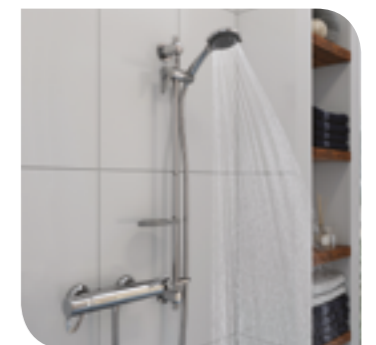

Great showering for all. And all at affordable prices.

page
16

Mix & Match

Personalise your bathroom by creating your own shower, featuring a Triton Affordable Style dual control built-in valve. Select your dual control valve and add all the accessories you need and want to suit your individual preferences. You'll be enjoying your personalised shower for many years to come.