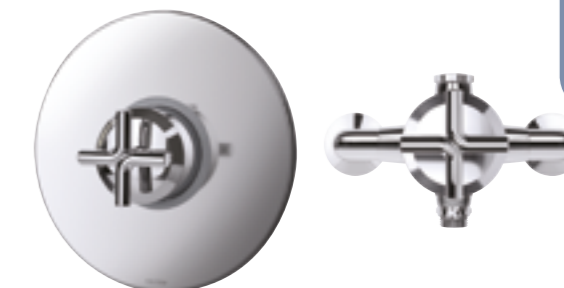

Kensey Thermostatic Sequential Mixer Shower

NEW
SLENDER
SHOWER
KIT

2 in 1