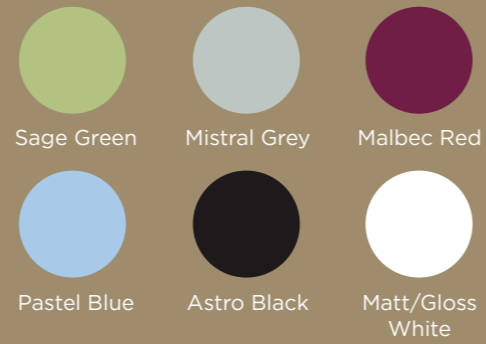

THE OPTIONS.

SQUARES

SIZES

760mm x 760mm
800mm x 800mm
900mm x 900mm

COLOURS

QUADRANTS

SIZES

800mm x 800mm
900mm x 900mm

COLOURS

RECTANGLES

COLOURS

SIZES

1000mm x 760mm	1200mm x 900mm
1000mm x 800mm	1400mm x 800mm
1200mm x 760mm	1700mm x 800mm
1200mm x 800mm	1800mm x 800mm

THE TECHNICAL INFORMATION.

SQUARES

760 x 760
800 x 800
900 x 900

QUADRANTS

800 x 800
900 x 900

RECTANGLES

1000 x 760
1000 x 800

1200 x 760
1200 x 800
1200 x 900

1400 x 800

1700 x 800
1800 x 800

SIDE PROFILE

WASTE

WASTE & TRAY