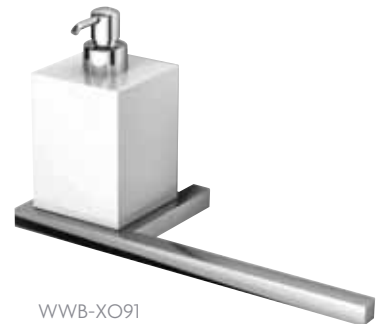

WWB-ML06
30cm Towel Rail
£67.86

WWB-ML07
Towel Ring
£48.53

WWB-ML08
Single Robe Hook
£30.10

WWB-ML20
Toilet Roll Holder
£39.69

GLOW

WWB-XO01
Soap Dish
£64.90

WWB-XO01D
Liquid Soap Dispenser
£80.89

WWB-XO02
Tumbler Holder
£58.79

WWB-XO06
30cm Towel Rail
£51.05

WWB-XO03
60cm Towel Rail
£55.87

WWB-XO07
Towel Ring
£57.75

WWB-XO09
Single Robe Hook
£22.10

WWB-XO11
Toilet Roll Holder
£52.58

WWB-XO17
Freestanding Toilet Brush Holder
£61.80

WWB-XO21
Freestanding Soap Dish
£41.01

WWB-XO21D
Freestanding Soap Dispenser
£58.88

WWB-XO22
Freestanding Tumbler Holder
£36.40

WWB-XO91
Towel Rail & Soap Dispenser Set
£105.17

CUBIC

Square rails to blend in with contemporary bathroom sanitary ware and brassware.