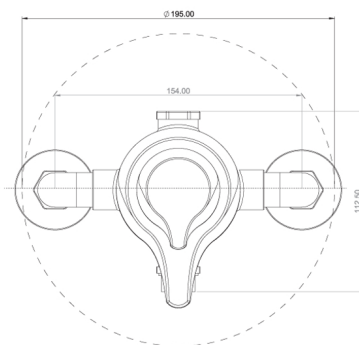

The Eden Concentric Mixer is available as an exposed or built-in mixer together in a one box solution

Dimensions given are approximate