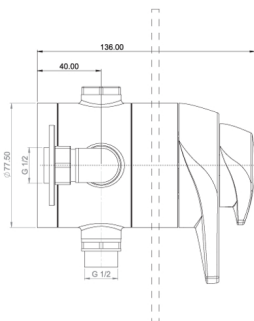

Extended Mixer

UNEDTHCMEXT

As the standard mixer but also featuring:

- Extended 940mm riser rail offering a wide range of height adjustment
- Extended 2m hose offers additional reach
- Supplementary lower level handset holder included
- Ideal for families with small children and shower chair users

YouTube

Eden Concentric Mixers

Features and benefits

System types	All systems
Min supply pressure	0.1 bar
Thermostatic	+/- 2°C
Max temperature limiter	Adjustable stop
Flow limiter	12 l/min Loose (in eco 6 l/min fitted)
Inlet centres	150mm
Connections	15mm compression female inc. nuts and olives
Hose length	1.25m
Showerhead	5 spray pattern

The Eden Concentric Mixer is available as an exposed or built-in mixer together in a one box solution

Dimensions given are approximate

Eden Concentric Mixer Kit

Eden Extended Concentric Mixer Kit

Product codes