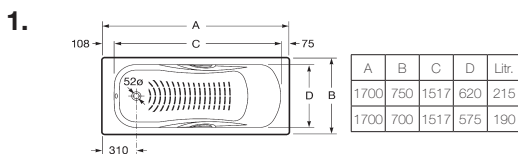

# Standard Gauge – 2mm

Code	Model	Size	TH	Anti-Slip	Grips*	Headrest*	Legset – Type*			RRP
							1	2	Bolt On	
220070001	Swing	1800 x 800mm	0	✓	✓	✓	–	✓	–	£264.60
220170001	Swing	1700 x 750mm	0	✓	✓	✓	–	✓	–	£237.45
220253000	Princess-N	1700 x 750mm	2	✓	✓	✓	✓	✓	–	£221.46
220250001	Princess-N	1700 x 750mm	0	✓	✓	✓	✓	✓	–	£221.46
220950001	Princess-N	1700 x 700mm	0	✓	✓	✓	–	✓	–	£210.32
221573000	Contesa Eco	1700 x 700mm	2	✓	–	–	✓	✓	✓	£159.16
2215K3000	Contesa Eco	1700 x 700mm	2	–	–	–	✓	✓	✓	£150.55
221572000	Contesa Eco	1700 x 700mm	0	–	–	–	✓	✓	✓	£150.55
2370J3000	Contesa	1700 x 700mm	2	✓	–	–	✓	✓	✓	£122.98
2370K3000	Contesa	1700 x 700mm	2	–	–	–	✓	✓	✓	£114.28
2358J0000	Contesa	1700 x 700mm	0	✓	–	–	✓	✓	✓	£122.98
2358K0000	Contesa	1700 x 700mm	0	–	–	–	✓	✓	✓	£114.28
2371J3000	Contesa	1600 x 700mm	2	✓	–	–	✓	✓	✓	£122.98
2371K3000	Contesa	1600 x 700mm	2	–	–	–	✓	✓	✓	£114.28
2359J0000	Contesa	1600 x 700mm	0	✓	–	–	✓	✓	✓	£122.98
2359K0000	Contesa	1600 x 700mm	0	–	–	–	✓	✓	✓	£114.28
2372J3000	Contesa	1500 x 700mm	2	✓	–	–	✓	✓	✓	£122.98
2372K3000	Contesa	1500 x 700mm	2	–	–	–	✓	✓	✓	£114.28
2360J0000	Contesa	1500 x 700mm	0	✓	–	–	✓	✓	✓	£122.98
2360K0000	Contesa	1500 x 700mm	0	–	–	–	✓	✓	✓	£114.28
2215L3000	Carla Eco	1700 x 700mm	2	✓	✓	–	✓	✓	✓	£169.36
2215L2000	Carla Eco	1700 x 700mm	0	✓	✓	–	✓	✓	✓	£169.36
2374L3000	Carla	1700 x 700mm	2	✓	✓	–	✓	✓	✓	£127.42
2374M3000	Carla	1700 x 700mm	2	–	✓	–	✓	✓	✓	£119.33
2374L2000	Carla	1700 x 700mm	0	✓	✓	–	✓	✓	✓	£127.42
2374M2000	Carla	1700 x 700mm	0	–	✓	–	✓	✓	✓	£119.33
2375L3000	Carla	1600 x 700mm	2	✓	✓	–	✓	✓	✓	£127.42
2375M3000	Carla	1600 x 700mm	2	–	✓	–	✓	✓	✓	£119.33
2376L3000	Carla	1500 x 700mm	2	✓	✓	–	✓	✓	✓	£127.42
2376M3000	Carla	1500 x 700mm	2	–	✓	–	✓	✓	✓	£119.33