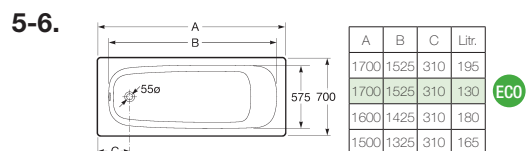

# Standard Gauge – 2mm

Code	Model	Size	TH	Anti-Slip	Grips*	Headrest*	Legset – Type*			RRP
							1	2	Bolt On	
220070001	Swing	1800 x 800mm	0	✓	✓	✓	–	✓	–	£264.60
220170001	Swing	1700 x 750mm	0	✓	✓	✓	–	✓	–	£237.45
220253000	Princess-N	1700 x 750mm	2	✓	✓	✓	✓	✓	–	£221.46
220250001	Princess-N	1700 x 750mm	0	✓	✓	✓	✓	✓	–	£221.46
220950001	Princess-N	1700 x 700mm	0	✓	✓	✓	–	✓	–	£210.32
221573000	Contesa Eco	1700 x 700mm	2	✓	–	–	✓	✓	✓	£159.16
2215K3000	Contesa Eco	1700 x 700mm	2	–	–	–	✓	✓	✓	£150.55
221572000	Contesa Eco	1700 x 700mm	0	–	–	–	✓	✓	✓	£150.55
2370J3000	Contesa	1700 x 700mm	2	✓	–	–	✓	✓	✓	£122.98
2370K3000	Contesa	1700 x 700mm	2	–	–	–	✓	✓	✓	£114.28
2358J0000	Contesa	1700 x 700mm	0	✓	–	–	✓	✓	✓	£122.98
2358K0000	Contesa	1700 x 700mm	0	–	–	–	✓	✓	✓	£114.28
2371J3000	Contesa	1600 x 700mm	2	✓	–	–	✓	✓	✓	£122.98
2371K3000	Contesa	1600 x 700mm	2	–	–	–	✓	✓	✓	£114.28
2359J0000	Contesa	1600 x 700mm	0	✓	–	–	✓	✓	✓	£122.98
2359K0000	Contesa	1600 x 700mm	0	–	–	–	✓	✓	✓	£114.28
2372J3000	Contesa	1500 x 700mm	2	✓	–	–	✓	✓	✓	£122.98
2372K3000	Contesa	1500 x 700mm	2	–	–	–	✓	✓	✓	£114.28
2360J0000	Contesa	1500 x 700mm	0	✓	–	–	✓	✓	✓	£122.98
2360K0000	Contesa	1500 x 700mm	0	–	–	–	✓	✓	✓	£114.28
2215L3000	Carla Eco	1700 x 700mm	2	✓	✓	–	✓	✓	✓	£169.36
2215L2000	Carla Eco	1700 x 700mm	0	✓	✓	–	✓	✓	✓	£169.36
2374L3000	Carla	1700 x 700mm	2	✓	✓	–	✓	✓	✓	£127.42
2374M3000	Carla	1700 x 700mm	2	–	✓	–	✓	✓	✓	£119.33
2374L2000	Carla	1700 x 700mm	0	✓	✓	–	✓	✓	✓	£127.42
2374M2000	Carla	1700 x 700mm	0	–	✓	–	✓	✓	✓	£119.33
2375L3000	Carla	1600 x 700mm	2	✓	✓	–	✓	✓	✓	£127.42
2375M3000	Carla	1600 x 700mm	2	–	✓	–	✓	✓	✓	£119.33
2376L3000	Carla	1500 x 700mm	2	✓	✓	–	✓	✓	✓	£127.42
2376M3000	Carla	1500 x 700mm	2	–	✓	–	✓	✓	✓	£119.33