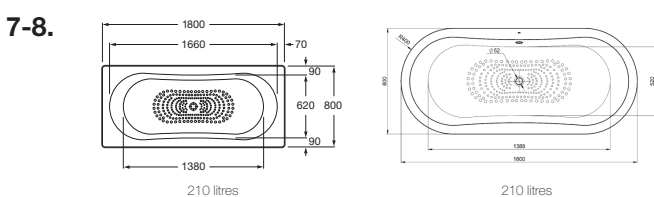

# Standard Gauge – 2mm

Code	Model	Size	TH	Anti-Slip	Grips*	Headrest*	Legset – Type*			RRP
							1	2	Bolt On	
220070001	Swing	1800 x 800mm	0	✓	✓	✓	–	✓	–	£264.60
220170001	Swing	1700 x 750mm	0	✓	✓	✓	–	✓	–	£237.45
220253000	Princess-N	1700 x 750mm	2	✓	✓	✓	✓	✓	–	£221.46
220250001	Princess-N	1700 x 750mm	0	✓	✓	✓	✓	✓	–	£221.46
220950001	Princess-N	1700 x 700mm	0	✓	✓	✓	–	✓	–	£210.32
221573000	Contesa Eco	1700 x 700mm	2	✓	–	–	✓	✓	✓	£159.16
2215K3000	Contesa Eco	1700 x 700mm	2	–	–	–	✓	✓	✓	£150.55
221572000	Contesa Eco	1700 x 700mm	0	–	–	–	✓	✓	✓	£150.55
2370J3000	Contesa	1700 x 700mm	2	✓	–	–	✓	✓	✓	£122.98
2370K3000	Contesa	1700 x 700mm	2	–	–	–	✓	✓	✓	£114.28
2358J0000	Contesa	1700 x 700mm	0	✓	–	–	✓	✓	✓	£122.98
2358K0000	Contesa	1700 x 700mm	0	–	–	–	✓	✓	✓	£114.28
2371J3000	Contesa	1600 x 700mm	2	✓	–	–	✓	✓	✓	£122.98
2371K3000	Contesa	1600 x 700mm	2	–	–	–	✓	✓	✓	£114.28
2359J0000	Contesa	1600 x 700mm	0	✓	–	–	✓	✓	✓	£122.98
2359K0000	Contesa	1600 x 700mm	0	–	–	–	✓	✓	✓	£114.28
2372J3000	Contesa	1500 x 700mm	2	✓	–	–	✓	✓	✓	£122.98
2372K3000	Contesa	1500 x 700mm	2	–	–	–	✓	✓	✓	£114.28
2360J0000	Contesa	1500 x 700mm	0	✓	–	–	✓	✓	✓	£122.98
2360K0000	Contesa	1500 x 700mm	0	–	–	–	✓	✓	✓	£114.28
2215L3000	Carla Eco	1700 x 700mm	2	✓	✓	–	✓	✓	✓	£169.36
2215L2000	Carla Eco	1700 x 700mm	0	✓	✓	–	✓	✓	✓	£169.36
2374L3000	Carla	1700 x 700mm	2	✓	✓	–	✓	✓	✓	£127.42
2374M3000	Carla	1700 x 700mm	2	–	✓	–	✓	✓	✓	£119.33
2374L2000	Carla	1700 x 700mm	0	✓	✓	–	✓	✓	✓	£127.42
2374M2000	Carla	1700 x 700mm	0	–	✓	–	✓	✓	✓	£119.33
2375L3000	Carla	1600 x 700mm	2	✓	✓	–	✓	✓	✓	£127.42
2375M3000	Carla	1600 x 700mm	2	–	✓	–	✓	✓	✓	£119.33
2376L3000	Carla	1500 x 700mm	2	✓	✓	–	✓	✓	✓	£127.42
2376M3000	Carla	1500 x 700mm	2	–	✓	–	✓	✓	✓	£119.33