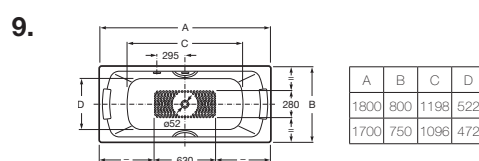

# Standard Gauge – 2mm

Code	Model	Size	TH	Anti-Slip	Grips*	Headrest*	Legset – Type*			RRP
							1	2	Bolt On	
220070001	Swing	1800 x 800mm	0	✓	✓	✓	–	✓	–	£264.60
220170001	Swing	1700 x 750mm	0	✓	✓	✓	–	✓	–	£237.45
220253000	Princess-N	1700 x 750mm	2	✓	✓	✓	✓	✓	–	£221.46
220250001	Princess-N	1700 x 750mm	0	✓	✓	✓	✓	✓	–	£221.46
220950001	Princess-N	1700 x 700mm	0	✓	✓	✓	–	✓	–	£210.32
221573000	Contesa Eco	1700 x 700mm	2	✓	–	–	✓	✓	✓	£159.16
2215K3000	Contesa Eco	1700 x 700mm	2	–	–	–	✓	✓	✓	£150.55
221572000	Contesa Eco	1700 x 700mm	0	–	–	–	✓	✓	✓	£150.55
2370J3000	Contesa	1700 x 700mm	2	✓	–	–	✓	✓	✓	£122.98
2370K3000	Contesa	1700 x 700mm	2	–	–	–	✓	✓	✓	£114.28
2358J0000	Contesa	1700 x 700mm	0	✓	–	–	✓	✓	✓	£122.98
2358K0000	Contesa	1700 x 700mm	0	–	–	–	✓	✓	✓	£114.28
2371J3000	Contesa	1600 x 700mm	2	✓	–	–	✓	✓	✓	£122.98
2371K3000	Contesa	1600 x 700mm	2	–	–	–	✓	✓	✓	£114.28
2359J0000	Contesa	1600 x 700mm	0	✓	–	–	✓	✓	✓	£122.98
2359K0000	Contesa	1600 x 700mm	0	–	–	–	✓	✓	✓	£114.28
2372J3000	Contesa	1500 x 700mm	2	✓	–	–	✓	✓	✓	£122.98
2372K3000	Contesa	1500 x 700mm	2	–	–	–	✓	✓	✓	£114.28
2360J0000	Contesa	1500 x 700mm	0	✓	–	–	✓	✓	✓	£122.98
2360K0000	Contesa	1500 x 700mm	0	–	–	–	✓	✓	✓	£114.28
2215L3000	Carla Eco	1700 x 700mm	2	✓	✓	–	✓	✓	✓	£169.36
2215L2000	Carla Eco	1700 x 700mm	0	✓	✓	–	✓	✓	✓	£169.36
2374L3000	Carla	1700 x 700mm	2	✓	✓	–	✓	✓	✓	£127.42
2374M3000	Carla	1700 x 700mm	2	–	✓	–	✓	✓	✓	£119.33
2374L2000	Carla	1700 x 700mm	0	✓	✓	–	✓	✓	✓	£127.42
2374M2000	Carla	1700 x 700mm	0	–	✓	–	✓	✓	✓	£119.33
2375L3000	Carla	1600 x 700mm	2	✓	✓	–	✓	✓	✓	£127.42
2375M3000	Carla	1600 x 700mm	2	–	✓	–	✓	✓	✓	£119.33
2376L3000	Carla	1500 x 700mm	2	✓	✓	–	✓	✓	✓	£127.42
2376M3000	Carla	1500 x 700mm	2	–	✓	–	✓	✓	✓	£119.33