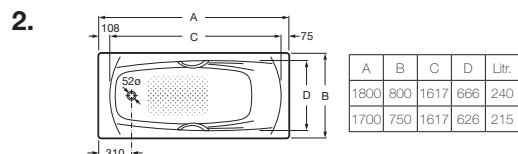

# Standard Gauge – 2mm

Code	Model	Size	TH	Anti-Slip	Grips*	Headrest*	Legset – Type*			RRP
							1	2	Bolt On	
220070001	Swing	1800 x 800mm	0	✓	✓	✓	–	✓	–	£264.60
220170001	Swing	1700 x 750mm	0	✓	✓	✓	–	✓	–	£237.45
220253000	Princess-N	1700 x 750mm	2	✓	✓	✓	✓	✓	–	£221.46
220250001	Princess-N	1700 x 750mm	0	✓	✓	✓	✓	✓	–	£221.46
220950001	Princess-N	1700 x 700mm	0	✓	✓	✓	–	✓	–	£210.32
221573000	Contesa Eco	1700 x 700mm	2	✓	–	–	✓	✓	✓	£159.16
2215K3000	Contesa Eco	1700 x 700mm	2	–	–	–	✓	✓	✓	£150.55
221572000	Contesa Eco	1700 x 700mm	0	–	–	–	✓	✓	✓	£150.55
2370J3000	Contesa	1700 x 700mm	2	✓	–	–	✓	✓	✓	£122.98
2370K3000	Contesa	1700 x 700mm	2	–	–	–	✓	✓	✓	£114.28
2358J0000	Contesa	1700 x 700mm	0	✓	–	–	✓	✓	✓	£122.98
2358K0000	Contesa	1700 x 700mm	0	–	–	–	✓	✓	✓	£114.28
2371J3000	Contesa	1600 x 700mm	2	✓	–	–	✓	✓	✓	£122.98
2371K3000	Contesa	1600 x 700mm	2	–	–	–	✓	✓	✓	£114.28
2359J0000	Contesa	1600 x 700mm	0	✓	–	–	✓	✓	✓	£122.98
2359K0000	Contesa	1600 x 700mm	0	–	–	–	✓	✓	✓	£114.28
2372J3000	Contesa	1500 x 700mm	2	✓	–	–	✓	✓	✓	£122.98
2372K3000	Contesa	1500 x 700mm	2	–	–	–	✓	✓	✓	£114.28
2360J0000	Contesa	1500 x 700mm	0	✓	–	–	✓	✓	✓	£122.98
2360K0000	Contesa	1500 x 700mm	0	–	–	–	✓	✓	✓	£114.28
2215L3000	Carla Eco	1700 x 700mm	2	✓	✓	–	✓	✓	✓	£169.36
2215L2000	Carla Eco	1700 x 700mm	0	✓	✓	–	✓	✓	✓	£169.36
2374L3000	Carla	1700 x 700mm	2	✓	✓	–	✓	✓	✓	£127.42
2374M3000	Carla	1700 x 700mm	2	–	✓	–	✓	✓	✓	£119.33
2374L2000	Carla	1700 x 700mm	0	✓	✓	–	✓	✓	✓	£127.42
2374M2000	Carla	1700 x 700mm	0	–	✓	–	✓	✓	✓	£119.33
2375L3000	Carla	1600 x 700mm	2	✓	✓	–	✓	✓	✓	£127.42
2375M3000	Carla	1600 x 700mm	2	–	✓	–	✓	✓	✓	£119.33
2376L3000	Carla	1500 x 700mm	2	✓	✓	–	✓	✓	✓	£127.42
2376M3000	Carla	1500 x 700mm	2	–	✓	–	✓	✓	✓	£119.33