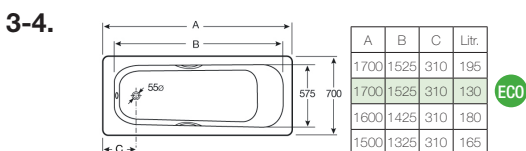

# Standard Gauge – 2mm

Code	Model	Size	TH	Anti-Slip	Grips*	Headrest*	Legset – Type*			RRP
							1	2	Bolt On	
220070001	Swing	1800 x 800mm	0	✓	✓	✓	–	✓	–	£264.60
220170001	Swing	1700 x 750mm	0	✓	✓	✓	–	✓	–	£237.45
220253000	Princess-N	1700 x 750mm	2	✓	✓	✓	✓	✓	–	£221.46
220250001	Princess-N	1700 x 750mm	0	✓	✓	✓	✓	✓	–	£221.46
220950001	Princess-N	1700 x 700mm	0	✓	✓	✓	–	✓	–	£210.32
221573000	Contesa Eco	1700 x 700mm	2	✓	–	–	✓	✓	✓	£159.16
2215K3000	Contesa Eco	1700 x 700mm	2	–	–	–	✓	✓	✓	£150.55
221572000	Contesa Eco	1700 x 700mm	0	–	–	–	✓	✓	✓	£150.55
2370J3000	Contesa	1700 x 700mm	2	✓	–	–	✓	✓	✓	£122.98
2370K3000	Contesa	1700 x 700mm	2	–	–	–	✓	✓	✓	£114.28
2358J0000	Contesa	1700 x 700mm	0	✓	–	–	✓	✓	✓	£122.98
2358K0000	Contesa	1700 x 700mm	0	–	–	–	✓	✓	✓	£114.28
2371J3000	Contesa	1600 x 700mm	2	✓	–	–	✓	✓	✓	£122.98
2371K3000	Contesa	1600 x 700mm	2	–	–	–	✓	✓	✓	£114.28
2359J0000	Contesa	1600 x 700mm	0	✓	–	–	✓	✓	✓	£122.98
2359K0000	Contesa	1600 x 700mm	0	–	–	–	✓	✓	✓	£114.28
2372J3000	Contesa	1500 x 700mm	2	✓	–	–	✓	✓	✓	£122.98
2372K3000	Contesa	1500 x 700mm	2	–	–	–	✓	✓	✓	£114.28
2360J0000	Contesa	1500 x 700mm	0	✓	–	–	✓	✓	✓	£122.98
2360K0000	Contesa	1500 x 700mm	0	–	–	–	✓	✓	✓	£114.28
2215L3000	Carla Eco	1700 x 700mm	2	✓	✓	–	✓	✓	✓	£169.36
2215L2000	Carla Eco	1700 x 700mm	0	✓	✓	–	✓	✓	✓	£169.36
2374L3000	Carla	1700 x 700mm	2	✓	✓	–	✓	✓	✓	£127.42
2374M3000	Carla	1700 x 700mm	2	–	✓	–	✓	✓	✓	£119.33
2374L2000	Carla	1700 x 700mm	0	✓	✓	–	✓	✓	✓	£127.42
2374M2000	Carla	1700 x 700mm	0	–	✓	–	✓	✓	✓	£119.33
2375L3000	Carla	1600 x 700mm	2	✓	✓	–	✓	✓	✓	£127.42
2375M3000	Carla	1600 x 700mm	2	–	✓	–	✓	✓	✓	£119.33
2376L3000	Carla	1500 x 700mm	2	✓	✓	–	✓	✓	✓	£127.42
2376M3000	Carla	1500 x 700mm	2	–	✓	–	✓	✓	✓	£119.33