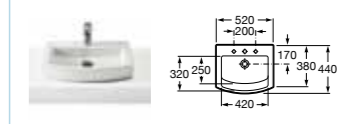

327882000 On countertop basin – 0 taphole **£244.90**

327882CT0 On countertop basin – 1 taphole **£244.90**