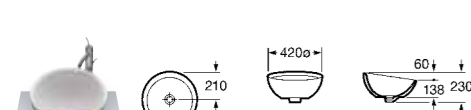

BOL

327876000 Basin - 0 taphole **£229.60**