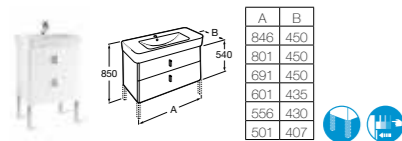

- Victoria-N mirror light
 - 813050001 250mm **£61.86**
 - 813051001 90mm **£37.12**
- Requires mains connection.

SENSO SQUARE

SENSO SQUARE 2.0

- 856596... Unit with 2 drawers for 1000mm basin **£814.95**
 - 856595... Unit with 2 drawers for 850mm basin **£756.73**
 - 856597... Unit with 2 drawers for 750mm LH basin **£698.52**
 - 856594... Unit with 2 drawers for 750mm RH basin **£698.52**
 - 856593... Unit with 2 drawers for 650mm basin **£640.31**
 - 856592... Unit with 2 drawers for 600mm basin **£582.10**
 - 856591... Unit with 2 drawers for 550mm basin **£523.90**
 - 816405001 Optional legs (pair) **£57.06**
 - S28LIS000 Optional EU to UK adaptor for space-saving waste **£3.62**
- Replace ... in the product code with the code for your preferred furniture colour:
 858 Matt White, 868 Matt Black, 896 Matt Red