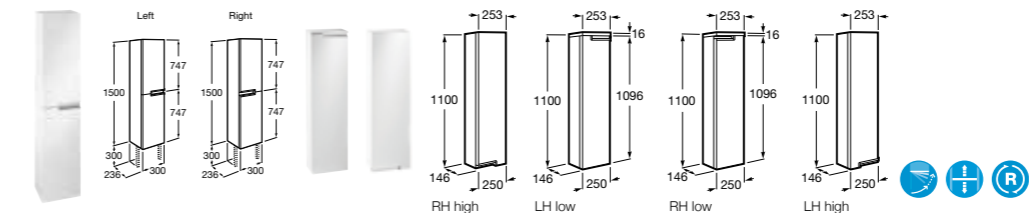

1. Victoria-N column unit
   - 856660... 2 soft-close doors **£247.47**
   - 816413001 Optional legs (pair) – 300mm **£23.06**
   - 856661... 1 soft-close door – RH for high installation/LH for low installation **£185.60**
   - 856662... 1 soft-close door – RH for low installation/LH for high installation **£185.60**
2. Replace... in the product code with the code for your preferred furniture colour: **153** Gloss Anthracite Grey, **154** Textured Wenge, **155** Textured Oak, **806** Gloss White

1. Victoria-N mirror
   - 856663... 1200 x 700mm **£185.60**
   - 856664... 1000 x 700mm **£86.62**
   - 856665... 800 x 700mm **£74.24**
   - 856666... 700 x 700mm **£68.06**
   - 856667... 600 x 700mm **£61.86**
2. Replace... in the product code with the code for your preferred furniture colour: **153** Gloss Anthracite Grey, **154** Textured Wenge, **155** Textured Oak, **806** Gloss White

1. Victoria-N mirror light
   - 813050001 250mm **£61.86**
   - 813051001 90mm **£37.12**
2. Requires mains connection.