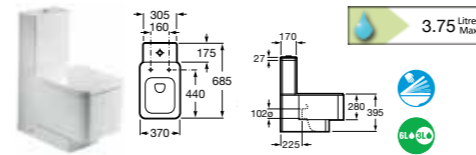

342577000 WC pan – moulded back-to-wall **£650.86**

341570000 Close-coupled cistern – 6/3 litres **£416.60**

801572004 Soft-close seat **£167.48**