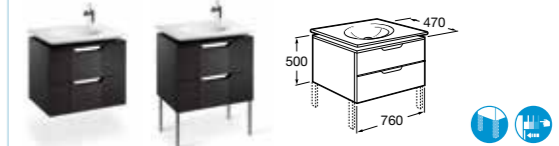

856451... Unit for 800mm basin **£996.48**

816406001 Optional legs (pair) **£57.06**

S28LIS000 Optional EU to UK adaptor for space-saving waste **£3.62**

Replace ... in the product code with the code for your preferred furniture colour:

764 Gloss White, **770** Gloss Anthracite Grey, **771** Gloss Taupe