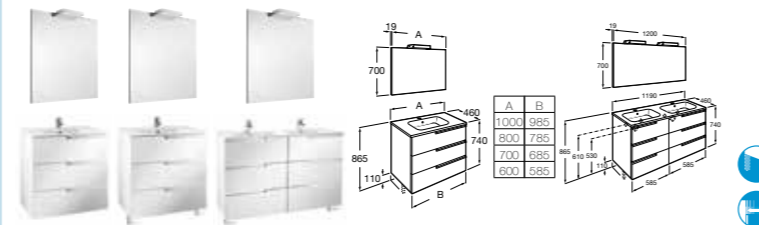

Victoria-N Unik basin and furniture with 3 drawers, mirror and light

- 855845... 1200mm (double basin) - 2 lights £989.85
- 855846... 1000mm £618.66
- 855847... 800mm £556.80
- 855848... 700mm £532.04
- 855849... 600mm £507.31
- 816555001 Optional legs (pair) – 110mm £27.22