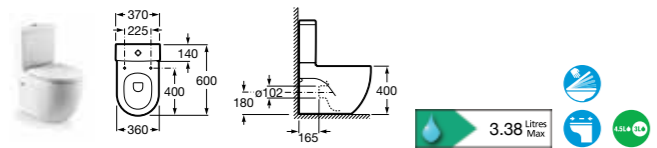

Furniture finishes

Wood finish

Gloss finish

06 Oak

01 White

- 342248000** ECO WC pan – moulded back-to-wall **£287.52**
- 34124D000** ECO Close-coupled cistern – 4.5/3 litres **£247.52**
- 8012AC004** Soft-close seat **£112.50**
- 8012AB004** Seat **£83.29**