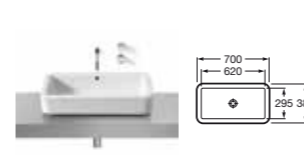

ELEMENT

327572000 On countertop basin – 0 taphole **£455.60**