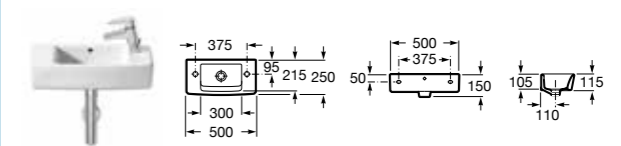

- 325883000 Cloakroom basin – 0 taphole **£120.42**
- 325883LH0 Cloakroom basin – 1 LH taphole **£120.42**
- 325883RH0 Cloakroom basin – 1 RH taphole **£120.42**