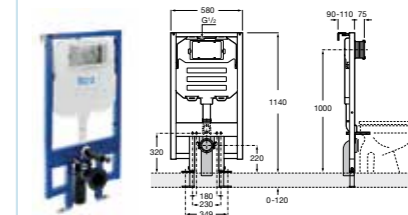

- 890090000 Pro wall-hung WC bracket with cistern (1090mm high) £219.09

- 890090100 Basic WC bracket with concealed cistern £174.64

- 890080000 Duplo-N short projection low flush (80mm depth)* £269.10

*80mm cistern depth, minimum 90mm depth required for installation.