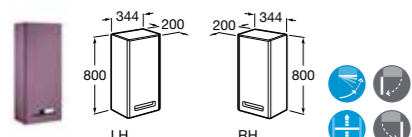

856528... Column unit LH **£434.82**
856527... Column unit RH **£434.82**

Replace ... in the product code with the code for your preferred furniture colour:
576 Matt White, **577** Matt Grape