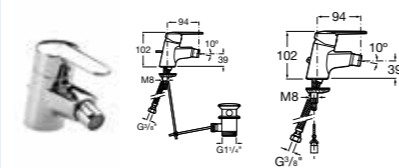

D50010004 Danube-T thermostatic shower kit **£215.59**

VICTORIA (V2)

5A3025C00 Basin mixer with pop-up waste **£94.07**
5A3125C00 Basin mixer **£79.77**

5A3225C0R Basin mixer with smooth body and 1/2 inch tails **£77.07**