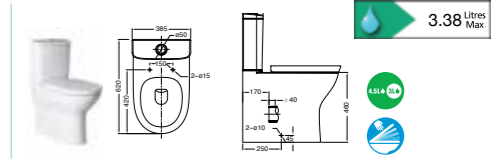

3418CP000 ECO Colina comfort height WC pan – moulded back-to-wall **£192.82**
3419CC000 ECO Close-coupled cistern – 4.5/3 litres **£96.41**
8019CS004 Soft-close seat **£64.27**