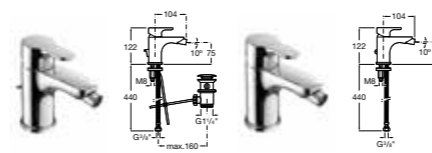

5A3209C0R Basin mixer with smooth body and 1/2 inch tails **£80.33**

5A3509C00 Wall-mounted basin mixer **£353.50**

5A6009C00 Bidet mixer with pop-up waste **£88.48**

5A6109C00 Bidet mixer **£81.88**

Due to the Cold Start system, the handle of this product turns 110° to the left only.