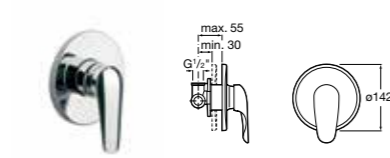

5A2239C00 Built-in bath or shower mixer **£138.27**