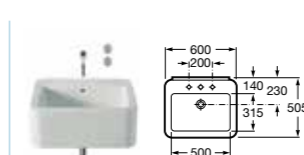

327570000 Basin 600 x 505mm – 0 taphole **£408.74**

327571000 Basin 600 x 505mm – 1 taphole **£436.77**