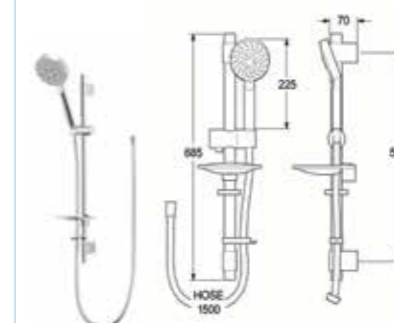

UPGRADE

D50010018 Upgrade 685mm chrome rail kit with 5 function handset, 1.5m smooth hose, clear soap dish, bracket and hose retaining clip **£84.63**

SUNDRY ITEMS

PILLARS

EASY FIX KIT

FLEXIBLE HOSES

- **D50010014** 1.5m Chrome hose **£13.09**
- **D50010011** 1.7m Chrome hose **£15.99**
- **D50010024** 1.5m Smooth Chrome hose **£19.28**

MISCELLANEOUS ITEMS

- **D50010015** 1/2" shower hose connector **£18.91**
- **D50010007** Hose retaining clip for riser rail **£4.14**
- **D50010035** Hose retaining clip for wall-mounting **£17.60**
- **526703910** Curved swivel bracket **£11.39**
- **525021600** Square swivel bracket **£15.53**

WASTES FOR BASINS & BIDETS

- **Slotted**
- **033003004** Basic press down waste **£9.43**
- **D50010005** Standard press down waste **£14.03**
- **505400000** Luxury press down waste **£51.98**
- **Flip Top**
- **D50010003** Standard waste **£16.12**

WASTES FOR SHOWER TRAYS

- **506404400** 90ø **£71.27**
- **506402800** 65ø **£65.42**

WASTES FOR BATHS

- **D50010001** Standard pop-up waste and overflow **£39.01**
- **506403010** Luxury pop-up waste with removable trap **£61.04**
- **506403400** Luxury plug and chain waste for Eliptico baths **£289.00**

BOTTLE TRAPS FOR BASINS & BIDETS

- **506403110** Totem extended basin **£112.70**
- **506401614** Basin 200mm **£37.59**
- **D50010010** Basin square **£79.95**
- **506402210** Curved trap for bidet **£36.64**