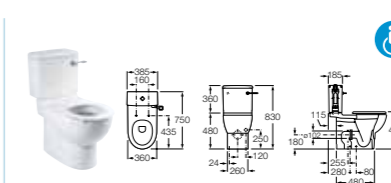

In-Tank Meridian

- 893302000** Wall-hung WC with integrated cistern and I-shaped support (for solid walls) **£992.05**
- 893301000** Wall-hung WC with integrated cistern and L-shaped support (for stud walls) **£1,190.25**
- 893303000** Back-to-wall WC with integrated cistern **£992.05**