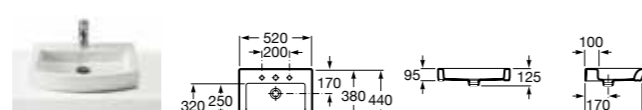

HALL

327882000 Basin - 0 taphole **£244.90**
327882C0 Basin - 1 taphole **£244.90**