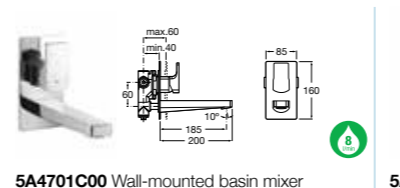

5A3801C00 Basin mixer with separate handle and pop-up waste £378.38

5A4701C00 Wall-mounted basin mixer £360.91

5A6001C00 Bidet mixer with pop-up waste £240.99

5A6301C00 Bidet mixer with side handle and pop-up waste £337.62