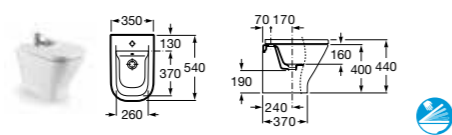

357477000 Bidet – 1 taphole (moulded back-to-wall) **£170.40**
806472004 Soft-close bidet cover **£96.63**
806470004 Bidet cover **£74.89**