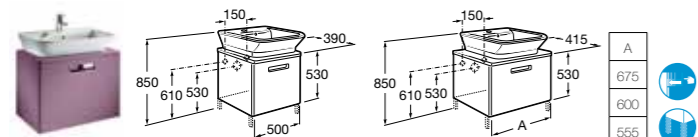

856526... Unit with drawer for 650mm basin **£507.28**
856525... Unit with drawer for 600mm basin **£456.57**
856524... Unit with drawer for 550mm basin **£405.83**
856523... Unit with drawer for 500mm basin **£367.78**