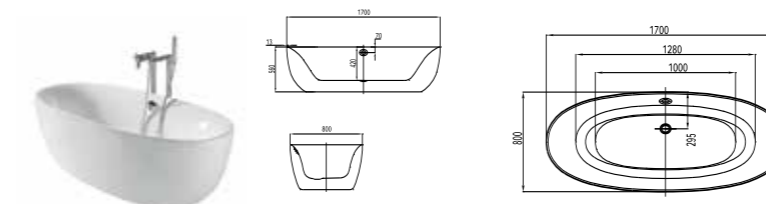

GEORGIA

210 litres

248159001 One piece bath and panel – 0 taphole (waste included) **£2,278.71**

247518000 Optional headrest (white) **£90.45**

VIRGINIA

175 litres

248313000 One piece bath 1700 x 800mm – 0 taphole **£1,606.84**