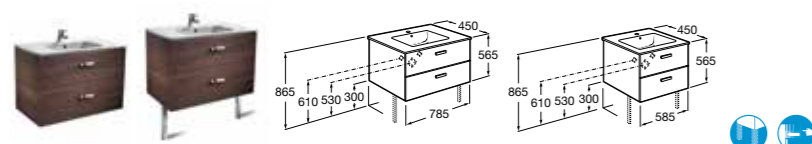

VICTORIA BASIC UNIK

- 855852... Basin and furniture 800mm **£368.41**
  - 855854... Basin and furniture 600mm **£306.89**
  - 855857... Basin and furniture 800mm with mirror and light **£429.80**
  - 855859... Basin and furniture 600mm with mirror and light **£368.41**
  - 816413001 Optional legs (pair) **£23.06**
2. Replace ... in the product code with the code for your preferred furniture colour: **201** Wenge, **222** Walnut, **806** Gloss White