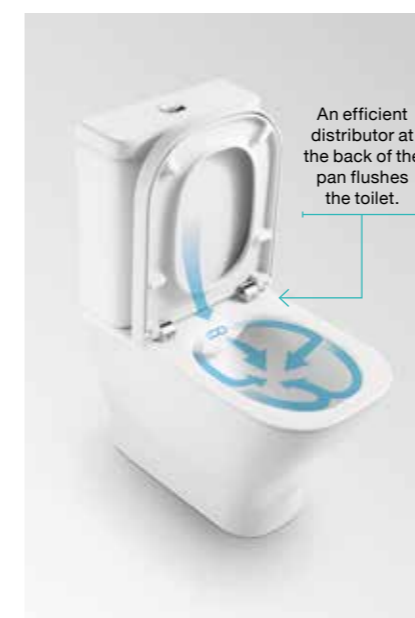

CLEANRIM

The Gap wall-hung WC

The popular CleanRim The Gap has been expanded to include a wall-hung version. CleanRim The Gap incorporates hidden fixations and distributors to allow water to be distributed evenly for each flush. Compatible with all our installation systems and contemporary PL operating panels.