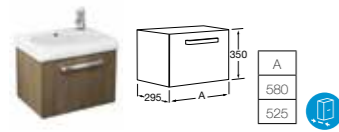

MERIDIAN-N COMPACT

856001M.. Unit with drawer for 600mm basin **£322.86**

856003M.. Unit with drawer for 550mm basin **£311.33**

Replace .. in the product code with the code for your preferred furniture colour: **01** Gloss White, **06** Oak