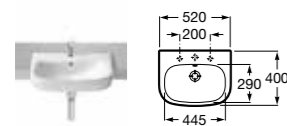

1. **32799S000** Semi-recessed basin 520 x 400 - 1 taphole **£170.00**
2. Please note the basin template is printed on the product box.