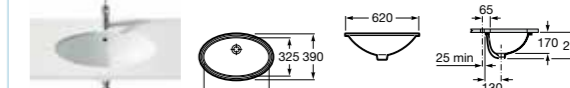

GRAND BERNA

327899000 Basin - 0 taphole **£169.32**