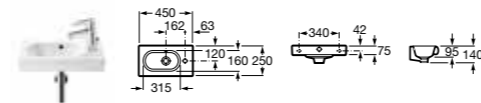

327248000 Cloakroom basin – 1 RH taphole **£118.77**