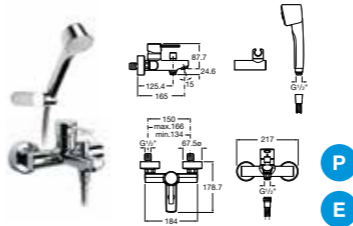

5A0160C00 Wall-mounted bath-shower mixer with kit **£180.27**