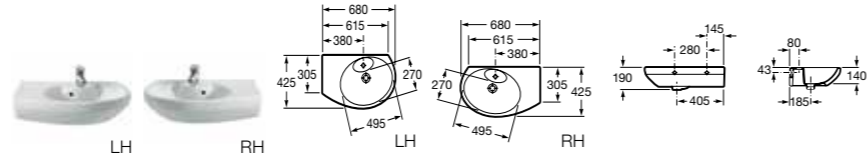

FONTANA

- 327877000 Basin – 1 taphole £233.79

SENSO COMPACT

- 325513000 Basin 550 x 420mm – 1 taphole £128.01
- 337510000 Pedestal £84.46
- 337511000 Semi-pedestal £91.83
- 840539000 Optional towel rail for semi-pedestal £69.57