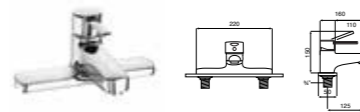

5A1960C00 Deck-mounted bath filler **£228.78**