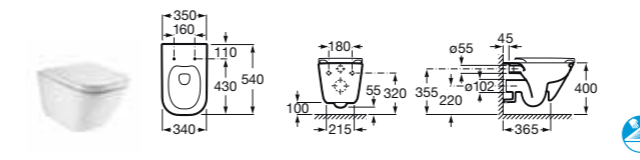

1. **CleanRim The Gap - Wall-hung**
2. 34647L000 Rimless wall-hung WC pan with fixing kit **£250.00**
   - 801472004 Soft-close seat and cover **£93.40**
   - 801470004 Seat and cover **£70.69**