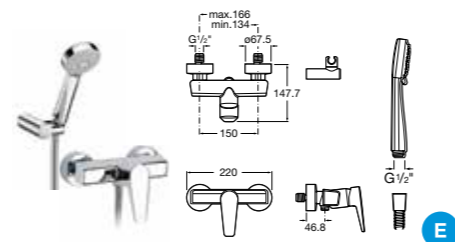

5A2031C02 Wall-mounted shower mixer with kit **£200.30**