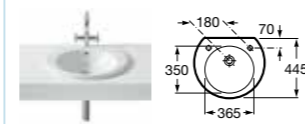

327565000 In countertop basin – 0 taphole **£227.94**