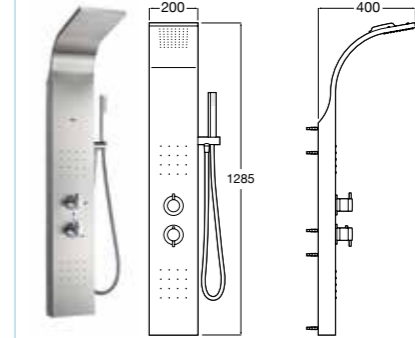

ESSENTIAL 2.0

2H0423000 Essential 2.0 £800.45