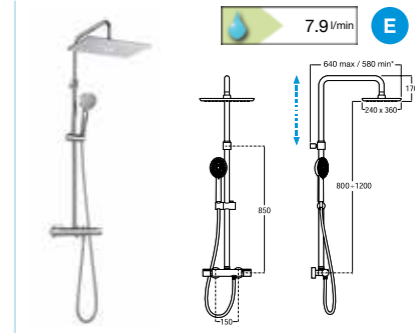

EVOLUTION

2H0416000 Evolution £910.21

ESSENTIAL 2.0

2H0423000 Essential 2.0 £800.45

THERMOSTATIC

EVEN-T

5A9780C00 Even-T thermostatic shower column with round head £635.00

5A2080C00 Even-T thermostatic shower column with rectangular head £670.00