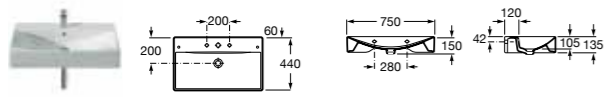

DIVERTA

- 327110000 Basin – 1 taphole £264.92