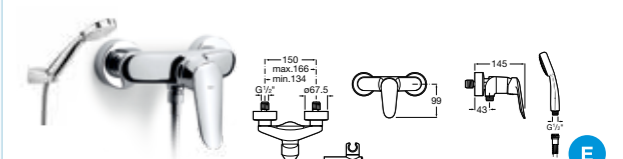

5A2027C02 Wall-mounted shower mixer with kit **£183.50**