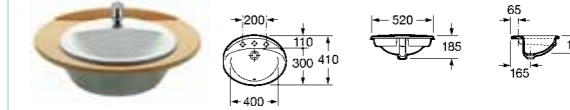

RODEO

327866000 Basin - 1 taphole **£123.85**