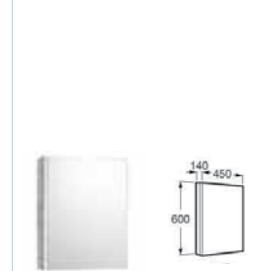

Mirrored Cabinet

856692... Mirrored Cabinet **£166.73**