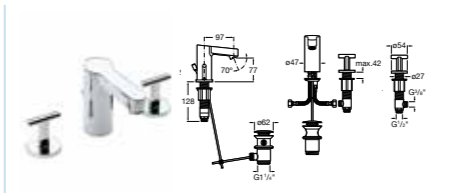

5A4446C00 Deck-mounted basin mixer with pop-up waste **£375.54**