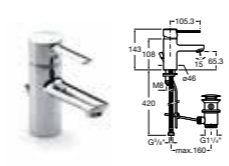

TARGA

5A3060C00 Basin mixer with pop-up waste **£133.06**
5A3160C00 Basin mixer **£119.15**