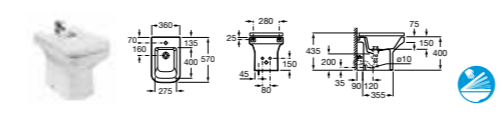

- **357784000** Bidet – 1 taphole **£209.56**
- **806782004** Soft-close bidet cover **£111.76**
- **806780004** Bidet cover **£93.13**