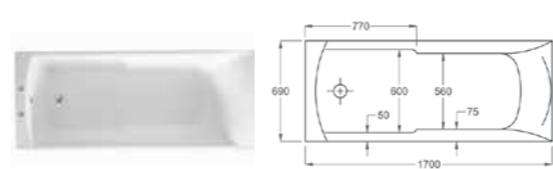

ALMERIA

130 litres
024733000 ECO bath with grips 1700 x 700mm – 2 taphole **£329.25**
024732000 ECO bath 1700 x 700mm – 2 taphole **£309.09**