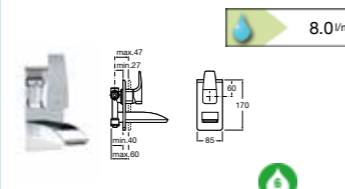

5A7536C00 Extended basin mixer with pop-up waste £349.42

5A3819C00 Basin mixer with joystick control and pop-up waste £289.88

THESIS

5A3050C00 Basin mixer with pop-up waste £274.02

5A3450C00 Extended basin mixer with pop-up waste £389.45