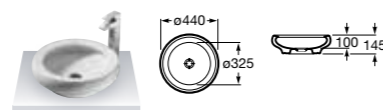

- 327572000 Basin – 0 taphole £455.60

KHROMA

327655000 Basin - 0 taphole **£281.28**

KHROMA

327653000 Basin - 1 taphole **£199.30**

KHROMA

327654000 Basin - 0 taphole **£175.01**

ART