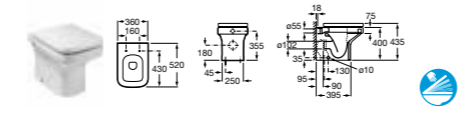

- **347787000** Back-to-wall WC pan **£256.13**
- **801782004** Soft-close seat **£111.76**
- **801780004** Seat **£93.13**