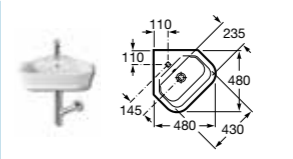

- 32747R000 Corner basin – 1 taphole **£150.21**