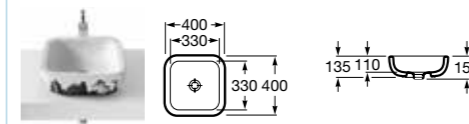

- 32765G00U Berlin basin – 0 taphole £300.03