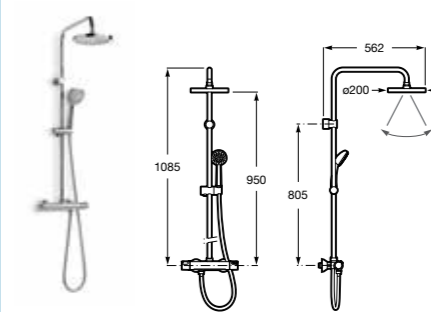

VICTORIA (V2)-T

5A9718C00 Wall-mounted thermostatic shower column with kit 406.64