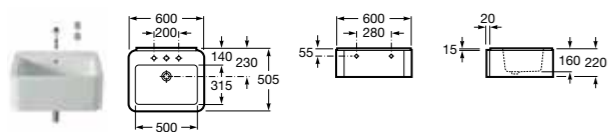

ELEMENT

- 327570000 Basin – 0 taphole **£408.74**
- 327571000 Basin – 1 taphole **£436.77**