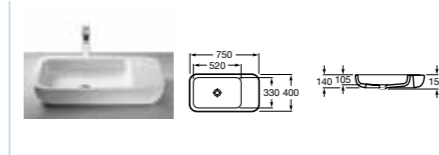

327651000 Basin 700 x 480mm – 1 taphole **£318.80**

327652000 Basin 600 x 480mm – 1 taphole **£287.52**

337650000 Pedestal **£150.01**

337652000 Semi-pedestal **£175.01**

327655000 On countertop basin – 0 taphole **£281.28**