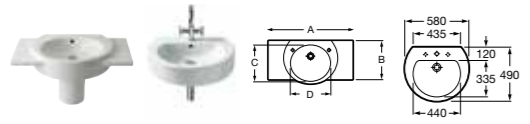

HAPPENING

327560000 Basin 900 x 475mm – 0 taphole **£435.34**

327561000 Basin 800 x 475mm – 0 taphole **£424.40**

327561LHO Basin 800 x 475mm – 1 LH taphole **£424.40**

327561RHO Basin 800 x 475mm – 1 RH taphole **£424.40**

327564000 Basin 700 x 430mm – 0 taphole **£426.93**

327563000 Basin 580 x 490mm – 1 taphole **£306.57**

337560000 Pedestal **£160.22**

337562000 Semi-pedestal **£169.75**

If basins with a side taphole are installed with a semi-pedestal, it is not possible to install a basin mixer with pop-up waste.