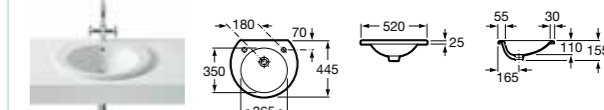

HAPPENING

327565000 Basin - 0 taphole **£227.94**

MERIDIAN-N

32724E000 Basin - 1 taphole **£194.33**

ACCESSORIES

Our extensive range of bathroom accessories covers a wide range of styles and finishes to allow you to find the perfect finishing touch for your bathroom. Each range radiates its own individual style to make a unique and innovative collection.