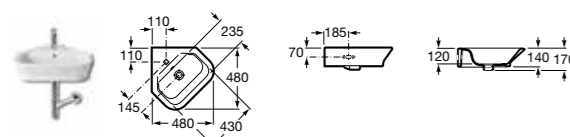

- 32747R000 Corner basin – 1 taphole £150.21