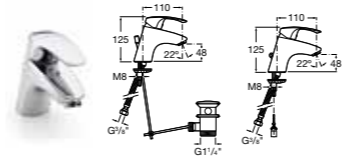

5A1960C00 Deck-mounted bath filler **£228.78**

5A1860C00 Deck-mounted bath-shower mixer with kit **£241.53**

5A8460C00 Kitchen mixer with swivel spout **£167.99**

MONODIN-N

5A3007C00 Basin mixer with pop-up waste **£127.67**
5A3107C00 Basin mixer **£114.23**