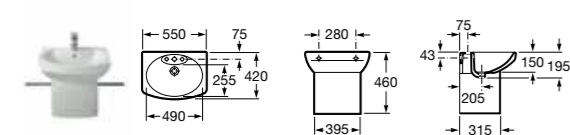

FONTANA

- 327877000 Basin – 1 taphole £233.79

SENSO COMPACT

- 325513000 Basin 550 x 420mm – 1 taphole £128.01
- 337510000 Pedestal £84.46
- 337511000 Semi-pedestal £91.83
- 840539000 Optional towel rail for semi-pedestal £69.57