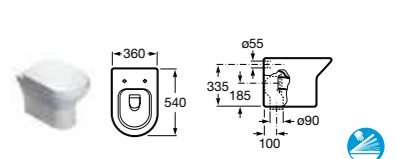

347615000 Back-to-wall WC pan **£201.59**
80164A004 Soft-close seat (angled front) **£87.36**
80164B004 Soft-close seat **£87.37**
801640004 Seat **£67.19**