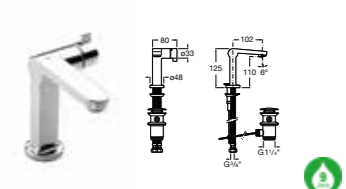

SINGLES-PRO

5A3036C00 Basin mixer with pop-up waste £282.21