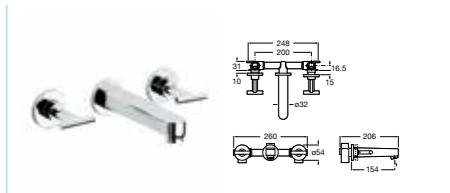

5A4546C00 Built-in basin mixer (155mm spout) **£337.99**