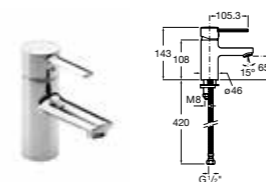

5A3260C0R Basin mixer with smooth body and 1/2 inch tails **£115.12**