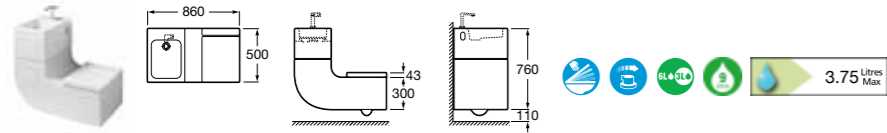

W+W

893020001 Washbasin + WC complete with tap, waste, wall-hung frame and all fixings. Featuring water reuse technology **£2,778.02**