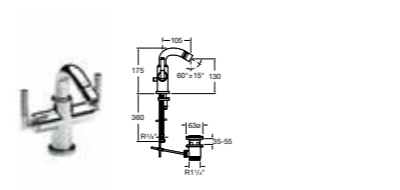

5A6051C00 Bidet mixer with pop-up waste £253.95