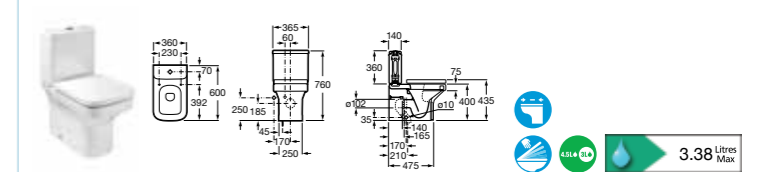

- **34278W000** ECO Compact WC pan – moulded back-to-wall **£232.84**
- **34178C000** ECO Close-coupled shell cistern – 4.5/3 litres **£203.75**
- **80178C004** Soft-close seat **£111.76**
- **80178B004** Seat **£93.13**