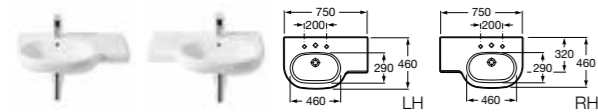

MERIDIAN-N

- 32724B000** Basin 1000 x 460mm – 1 taphole **£312.53**
- 32724D000** Basin 850 x 460mm – 1 taphole **£287.52**
- 327240000** Basin 700 x 460mm – 1 taphole **£262.53**
- 337240000** Pedestal **£99.35**
- 337241000** Semi-pedestal **£96.42**
- 816291001** Optional towel rail **£72.50**