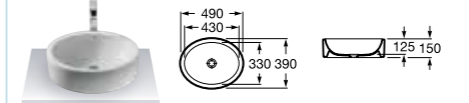

TERRA

- 32722T000 Basin – 1 taphole £172.02

FUEGO

- 32722E000 Basin – 0 taphole £177.40

URBI 1

- 327225000 Urbi 1 basin – 0 taphole £225.77

URBI 2

- 327226000 Urbi 2 basin – 0 taphole (no overflow) £399.14