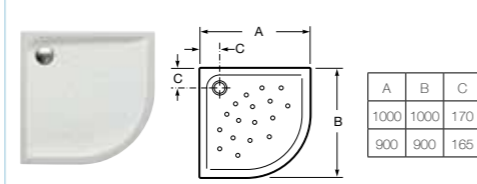

- 373511000 1000 x 1000mm **£300.52**
- 373507000 900 x 900mm **£287.66**
- 506404400 90ø waste **£71.27**

*Vitreous china shower trays must be fitted with a 90mm waste (506404400 – £71.27) unless otherwise specified.

Accessible Product SOLUTIONS

We have recently launched new accessible products. Included in the range is a comfort height WC which is taller than an average WC, meaning it is easier for taller people, as well as those with back or joint problems, or those who require extra assistance.

Included in the new brochure are also details of our new Doc M packs, offering solutions for disabled washroom solutions.

Email marketing@uk.roca.net to request a copy of our new commercial brochure today.