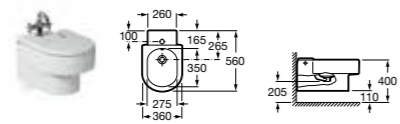

357565000 Wall-hung bidet – 1 taphole **£392.39**

806560004 Bidet cover **£75.82**