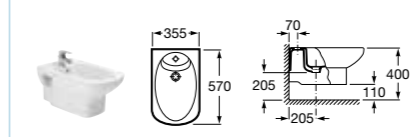

- **357515000** Wall-hung bidet – 1 taphole **£357.59**
- **806511004** Bidet cover **£84.89**