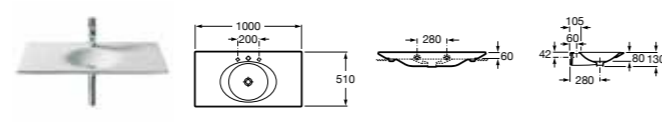

- 327897000 Basin – 1 taphole **£330.14**