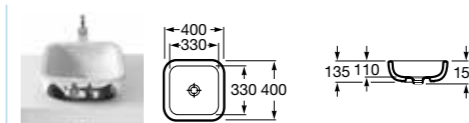

- 32765R00U Rio de Janeiro basin – 0 taphole £300.03