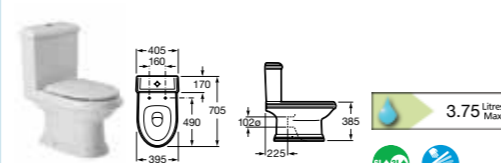

342497000 WC pan **£354.81**

341495000 Close-coupled cistern – 6/3 litres **£286.66**

801492004 Soft-close seat **£153.09**

801490004 Seat **£118.27**