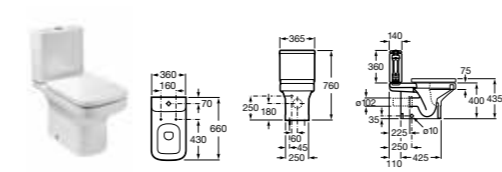

- **342787000** ECO WC pan – open back **£197.92**
- **34178C000** ECO Close-coupled shell cistern – 4.5/3 litres **£203.75**
- **801782004** Soft-close seat **£111.76**
- **801780004** Seat **£93.13**