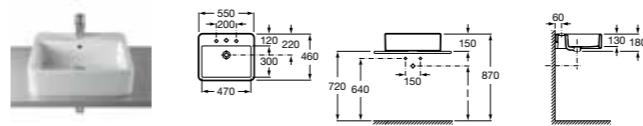

URBI 7

- 327227000 Urbi 7 basin – 0 taphole £286.25

URBI 8

- 32722A000 Urbi 8 basin – 0 taphole (no overflow) £307.76

SOFIA

- 327220000 Basin – 0 taphole £252.44

ELEMENT

- 327576000 Basin – 1 taphole £315.55