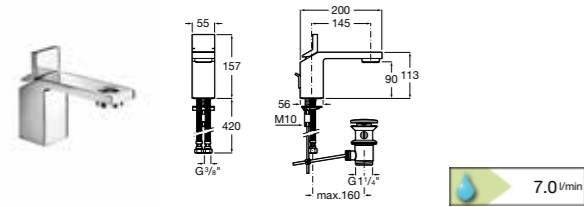

SINGLES OPEN

5A3010C00 Basin mixer with pop-up waste £480.00