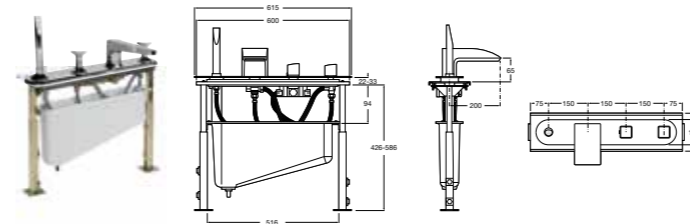

5A2650C00 Deck-mounted thermostatic bath-shower mixer with kit £1,135.97