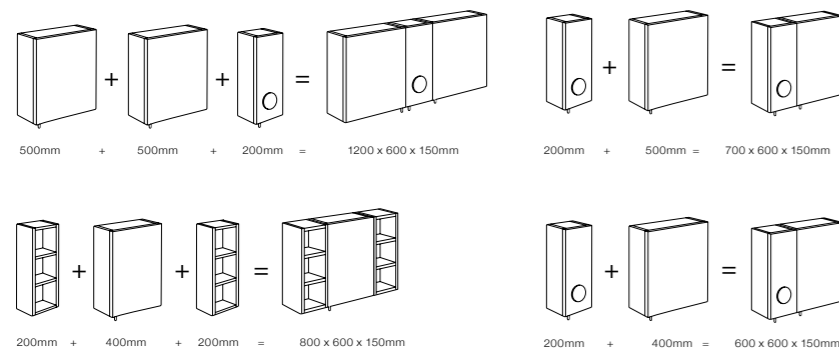

LUNA MIRRORED CABINETS

- **856840...** Mirrored cabinet 500 x 600mm **£203.53**
- **856839...** Mirrored cabinet 400 x 600mm **£192.82**
- **856841...** Mirrored cabinet 200 x 600mm LH **£171.40**
- **856842...** Shelf unit 200 x 600mm **£117.83**
- **856843...** Mirrored cabinet 200 x 600mm RH **£171.40**

Replace ... in the product code with the code for your preferred furniture colour: **806** Gloss White, **153** Gloss Anthracite Grey, **154** Textured Wenge, **155** Textured Oak, **222** Walnut, **201** Wenge.

Luna mirrored cabinets can be combined into many different combinations, some of which are shown below:

Furniture Finishes

LUNA: FINISHES COMPATIBILITY

COLOUR →	GLOSS WHITE	WENGE	TEXTURED WENGE	TEXTURED OAK	GLOSS ANTHRACITE GREY	WALNUT
COLOUR REF RANGE ↓	806	201	154	155	153	222
LUNA	•	•	•	•	•	•
VICTORIA-N	•		•	•	•	
VICTORIA BASIC UNIK	•	•				•
MINI	•		•	•		
DEBBA	•		•		•	

MINI

856692... Mirrored Cabinet **£166.73**
Replace ... in the product code with the code for your preferred furniture colour: **154** Textured Wenge, **155** Textured Oak, **156** Textured Grey, **806** Gloss White

Refer to page 161 for more in the Mini range

Textured wood finishes

Gloss finish

SMARTLIGHT

Smartlight regulates both the colour and the intensity of the light.
The light can be changed to one of three modes: makeup, shaving or environment.

- **813072000** Smartlight LED 500mm **£207.00**
- **813071000** Smartlight LED 280mm **£155.25**

Requires mains connection.

DELIGHT

A
800
500
280
150

- **813055001** LED mirror light 800mm **£253.94**
- **813054001** LED mirror light 500mm **£162.99**
- **813053001** LED mirror light 280mm **£114.87**
- **813052001** LED mirror light 150mm **£96.73**

Requires mains connection.

VICTORIA-N

813050001 250mm **£61.86**

813051001 90mm **£37.12**

VICTORIA BASIC UNIK

813049001 Mirror light **£49.03**

Requires mains connection.

DEMISTERS