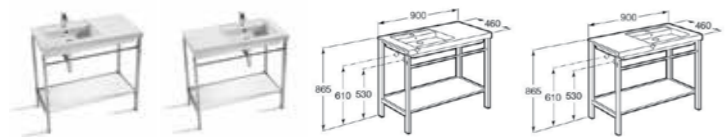

Drawings for the 1200 and 600 are not currently available.

SIZE	METAL STRUCTURES	TOTAL £
1200	327540000 1200 x 460mm double basin -1 taphole per bowl £258.75	£1,035.00
	856750001 1200 x 460 metal structure base unit £776.25	
900 LH	327544000 900 x 460 LH basin - 1 taphole £186.30	£807.30
	856748001 900 x 460mm metal structure base unit £621.00	
900 RH	327543000 900 x 460 RH basin - 1 taphole £186.30	£807.30
	856748001 900 x 460mm metal structure base unit £621.00	
600	327546000 600 x 460 basin - 1 taphole £144.90	£621.00
	856746001 600 x 460mm metal structure base unit £476.10