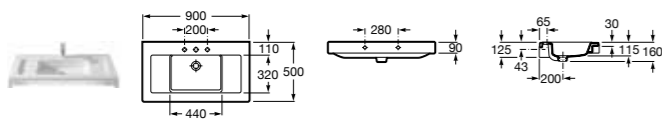

- 327632000 Basin – 1 taphole **£283.45**