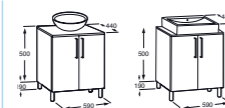

590mm base units for on-countertop basins – Gloss White

- 856BU2000 Base unit **£376.35**
- 856WT1000 Countertop **£87.07**
- 856DL0300 Optional decorative leg (1) **£20.02**
- 856NP2000 Optional plinth and plinth legs **£51.97**