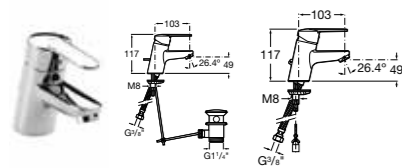

VICTORIA (V2)

5A3025C00 Basin mixer with pop-up waste **£94.07**
5A3125C00 Basin mixer **£79.77**