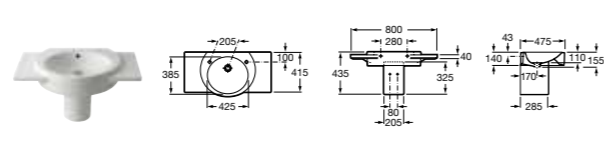

HAPPENING

- 327563000 Basin 580 x 490mm – 1 taphole **£306.57**
- 327562000 Basin 560 x 450mm – 0 taphole **£278.28**
- 327562LH0 Basin 560 x 450mm – 1 LH taphole **£278.28**
- 327562RH0 Basin 560 x 450mm – 1 RH taphole **£278.28**
- 337560000 Pedestal **£160.22**
- 337562000 Semi-pedestal **£169.75**