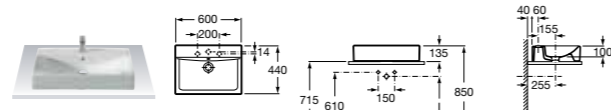

DIVERTA

32711G000 Basin - 1 taphole **£227.19**