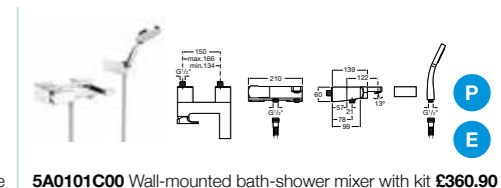

5A3801C00 Basin mixer with separate handle and pop-up waste £378.38

5A4701C00 Wall-mounted basin mixer £360.91

5A6001C00 Bidet mixer with pop-up waste £240.99

5A6301C00 Bidet mixer with side handle and pop-up waste £337.62