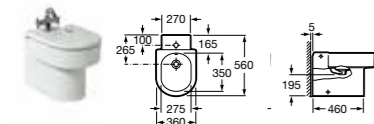

357564000 Bidet – 1 taphole **£294.31**

806560004 Bidet cover **£75.82**