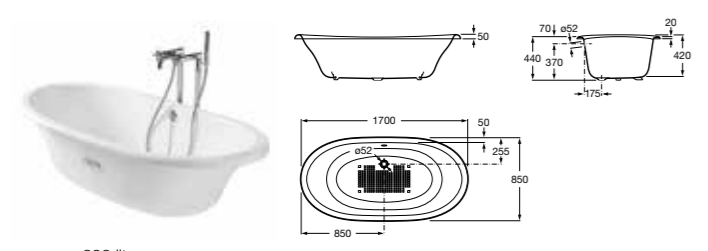

ELIPTICO

- 222 litres
- **233650007** Freestanding bath with anti-slip – white exterior **£1,545.45**
- **233650000** Freestanding bath with anti-slip – grey exterior **£1,471.49**
- **233650002** Freestanding bath with anti-slip – black exterior **£2,153.16**
- **233650003** Freestanding bath with anti-slip – bordeaux (red) exterior **£2,153.16**
- **233650004** Freestanding bath with anti-slip – navy blue exterior **£2,153.16**
- **233650008** Freestanding bath with anti-slip – aged copper exterior **£2,153.16**
- **506403400** Exposed waste and overflow fitting **£289.00**

Please note Eliptico is a special order product.