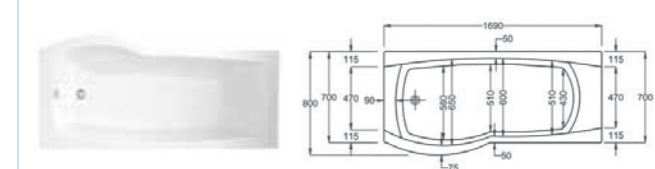

GIRALDA SHOWER

195 litres
1235L2000 Shower bath LH – 0 taphole **£443.33**
1235R2000 Shower bath RH – 0 taphole **£443.33**
125178000 Shower bath front panel **£138.09**
125179000 Shower bath end panel **£95.50**
MS1100012 Screen for shower bath 1400 x 750mm **£247.10**