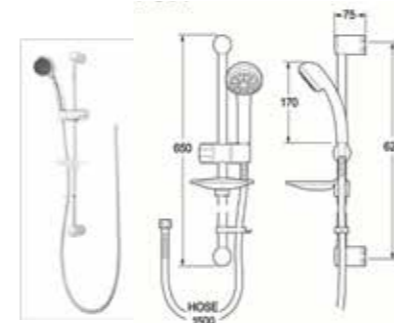

RAIL KITS

STANDARD

D50010028 Standard 650mm rail kit with 5 function handset, 1.5m hose, clear soap dish, bracket and hose retaining clip **£61.06**

D50010002 Standard rail (no kit) **£31.97**