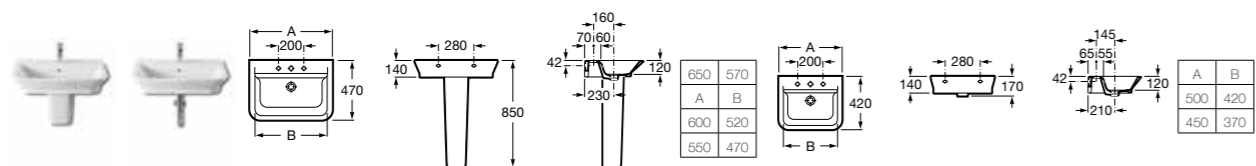

THE GAP

- 327473000 Basin 650 x 470mm – 1 taphole £145.16
- 327474000 Basin 600 x 470mm – 1 taphole £114.74
- 327475000 Basin 550 x 470mm – 1 taphole £94.66
- 32747J000 Basin 550 x 470mm – 0 taphole £94.66
- 327476000 Basin 500 x 420mm – 1 taphole £92.15
- 327477000 Basin 450 x 420mm – 1 taphole £80.78
- 32747K000 Basin 450 x 420mm – 0 taphole £80.78
- 337470000 Pedestal £59.33
- 337471000 Semi-pedestal £74.47

- 32747R000 Corner basin – 1 taphole £150.21

- 327478000 Cloakroom basin 400 x 320mm – 1 taphole £65.63
- 327479000 Cloakroom basin 350 x 320mm – 1 taphole £65.63
- 337472000 Semi-pedestal £53.00

URBAN

- 32765S00U Barcelona basin – 0 taphole £300.03

- 32765G00U Berlin basin – 0 taphole £300.03

- 32765U00U New York basin – 0 taphole £300.03

Please note, the skyline of Urban New York has changed and images on the front may differ.

- 32765H00U Shanghai basin – 0 taphole £300.03

- 32765R00U Rio de Janeiro basin – 0 taphole £300.03

- 32765L00U London basin – 0 taphole £300.03

COM

- 327224000 Basin – 0 taphole £443.48

POST

- 32722R000 Basin – 0 taphole £443.48

TERRA

- 32722D000 Basin – 0 taphole (no overflow) £172.02

TERRA

- 32722T000 Basin – 1 taphole £172.02

FUEGO

- 32722E000 Basin – 0 taphole £177.40

URBI 1

- 327225000 Urbi 1 basin – 0 taphole £225.77

URBI 2

- 327226000 Urbi 2 basin – 0 taphole (no overflow) £399.14

URBI 3

- 327228000 Urbi 3 basin – 0 taphole £338.78

URBI 4

- 32722C000 Urbi 4 basin – 0 taphole £350.03

URBI 5

- 327229000 Urbi 5 basin – 0 taphole £361.29

URBI 6

- 32722B000 Urbi 6 basin – 0 taphole £353.45

URBI 7

- 327227000 Urbi 7 basin – 0 taphole £286.25

URBI 8

- 32722A000 Urbi 8 basin – 0 taphole (no overflow) £307.76

SOFIA

- 327220000 Basin – 0 taphole £252.44