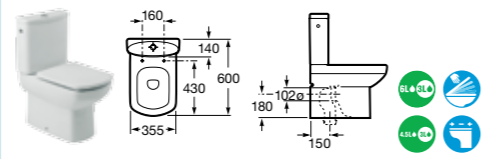

- 342518000 WC pan – moulded back-to-wall **£219.84**
- 34151B000 Close-coupled cistern – 6/3 litres **£222.61**
- 801512004 Soft-close seat **£105.77**
- 801511004 Seat **£84.89**
- 34251S000 **ECO** WC pan – moulded back-to-wall **£219.84**
- 34151D000 **ECO** Close-coupled cistern – 4.5/3 litres **£222.61**
- 801512004 Soft-close seat **£105.77**
- 801511004 Seat **£84.89**