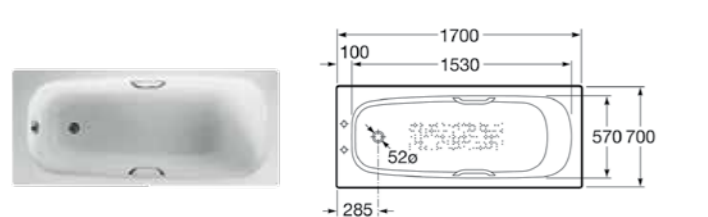

MARTINA

- 182 litres
- **231260000** Bath with anti-slip – 2 taphole **£513.28**
- **023001014** Grips **£31.45**