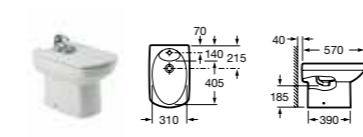

- **357514000** Bidet – 1 taphole **£211.50**
- **806510004** Bidet cover **£84.89**