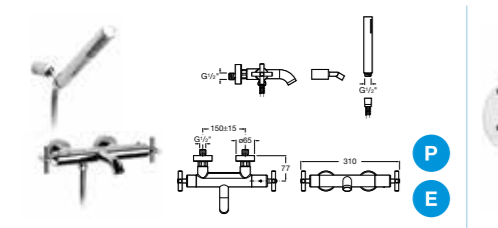

LOFT-T

5A1143C00 Wall-mounted thermostatic bath-shower mixer with kit **£479.88**