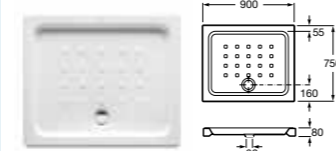

RECTANGULAR

MALTA WALK-IN

- 373524000 Malta walk-in tray with Wengé platform **£392.44**
- 373521000 Malta walk-in tray without platform **£363.37**
- 506404400 90ø waste **£71.27**

HAPPENING

MALTA SUPERSLIM

EASY

- 373565000 1000 x 800mm **£361.78**
- 291068000 Optional teak wood platform **£375.71**
- 506404400 90ø waste **£71.27**

- 373516000 1200 x 800mm **£290.84**
- 373505000 1200 x 750mm **£279.82**
- 373517000 1000 x 800mm **£260.96**
- 373506000 1000 x 750mm **£242.11**
- 506404400 90ø waste **£71.27**

- 374791000 900 x 750mm **£199.54**
- 506402800 65ø waste **£65.42**

SQUARE

EASY

- 374790000 900 x 900mm **£200.52**
- 374793000 800 x 800mm **£181.78**
- 374796000 700 x 700mm **£166.29**
- 506402800 65ø waste **£65.42**

QUADRANT

EASY ANGULAR

MALTA ANGULAR

- 374792000 900 x 900mm **£205.32**
- 374794000 800 x 800mm **£173.52**
- 506402800 65ø waste **£65.42**

- 373511000 1000 x 1000mm **£300.52**
- 373507000 900 x 900mm **£287.66**
- 506404400 90ø waste **£71.27**

*Vitreous china shower trays must be fitted with a 90mm waste (506404400 – £71.27) unless otherwise specified.

Accessible Product SOLUTIONS

We have recently launched new accessible products. Included in the range is a comfort height WC which is taller than an average WC, meaning it is easier for taller people, as well as those with back or joint problems, or those who require extra assistance.

Included in the new brochure are also details of our new Doc M packs, offering solutions for disabled washroom solutions.

Email marketing@uk.roca.net to request a copy of our new commercial brochure today.

Furniture Sample BROCHURE

Request a copy of our furniture sample booklet to see all the furniture finishes available from Roca.*

Email marketing@uk.roca.net to request a copy today.