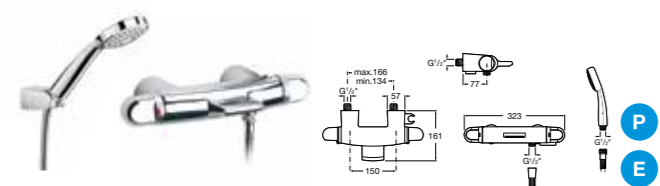

PANAMA-N-T

5A1108C02 Wall-mounted thermostatic bath-shower mixer with kit **£465.95**