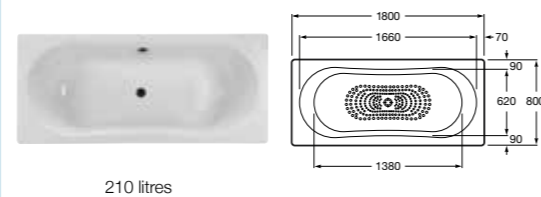

DUO PLUS

1. **221670000** Bath with anti-slip – 0 taphole **£503.96**
   - **221660000** Bath – 0 taphole **£490.52**
   - **291021000** Legset **£10.96**
2. Legset must be ordered separately