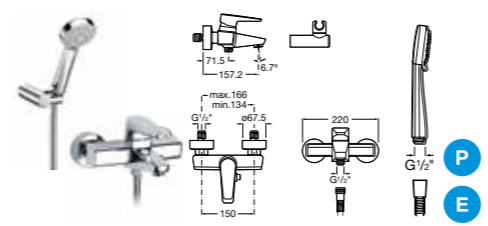

ESMAI

5A3031C00 Basin mixer with pop-up waste **£166.90**
5A3131C00 Basin mixer **£150.22**

5A3431C00 Extended basin mixer with pop-up waste **£333.83**

5A6031C00 Bidet mixer with pop-up waste **£166.90**
5A6131C00 Bidet mixer **£150.22**