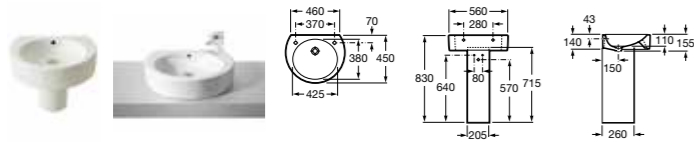

HAPPENING

- 327563000 Basin 580 x 490mm – 1 taphole **£306.57**
- 327562000 Basin 560 x 450mm – 0 taphole **£278.28**
- 327562LH0 Basin 560 x 450mm – 1 LH taphole **£278.28**
- 327562RH0 Basin 560 x 450mm – 1 RH taphole **£278.28**
- 337560000 Pedestal **£160.22**
- 337562000 Semi-pedestal **£169.75**