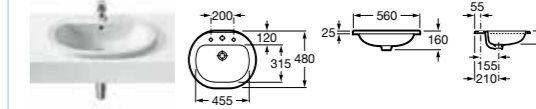

CORAL-N

327896000 Basin - 1 taphole **£205.94**