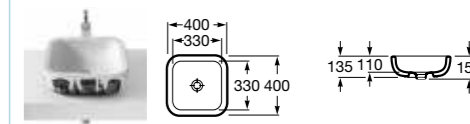

- 32765U00U New York basin – 0 taphole £300.03

Please note, the skyline of Urban New York has changed and images on the front may differ.