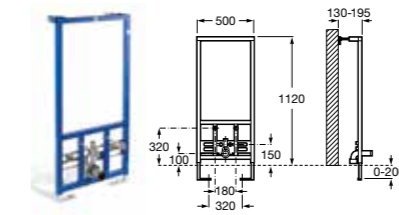

- 890091000 Pro wall-hung bidet bracket £201.80