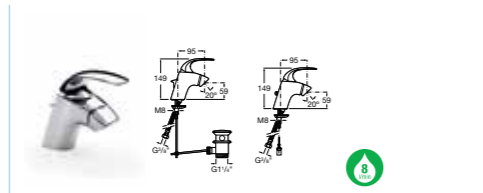

5A6068C00 Bidet mixer with pop-up waste **£230.03**
5A6168C00 Bidet mixer **£213.78**