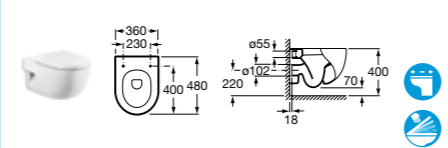

Furniture finishes

Wood finish

Gloss finish

06 Oak

01 White

- 342248000** ECO WC pan – moulded back-to-wall **£287.52**
- 34124D000** ECO Close-coupled cistern – 4.5/3 litres **£247.52**
- 8012AC004** Soft-close seat **£112.50**
- 8012AB004** Seat **£83.29**