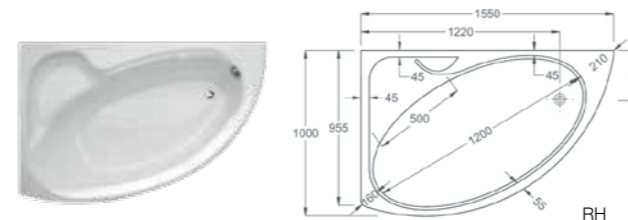

DAVINA

190 litres

023155000 Corner bath LH 1550 x 950mm – 2 tapholes **£594.14**

023156000 Corner bath RH 1550 x 950mm – 2 tapholes **£594.14**

023157000 Reversible front panel **£110.20**

Volumes are up to the overflow and do not include displacement

The information in this section is intended as a guide to help you decide on the best products for your space and budget. It is not intended to be a substitute for guidance from bathroom professionals so it is always wise to check that the products you like are suitable for your installation. Sundry items, such as wastes and traps, can be found in our price list.

The prices listed are recommended retail prices excluding VAT and are held until March 2016.