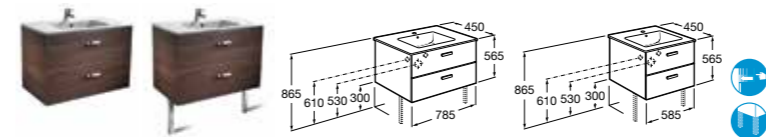

1. **Victoria Basic Unik**
2. **855852...** Basin and furniture 800mm **£368.41**
   - **855854...** Basin and furniture 600mm **£306.89**
   - **855857...** Basin and furniture 800mm with mirror and light **£429.80**
   - **855859...** Basin and furniture 600mm with mirror and light **£368.41**
   - **816413001** Optional legs (pair) **£23.06**

Replace ... in the product code with the code for your preferred furniture colour: **201** Wenge, **222** Walnut, **806** Gloss White