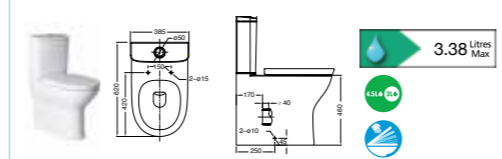

- **3418CP000** ECO Colina comfort height WC pan – moulded back-to-wall **£192.82**
- **3419CC000** ECO Close-coupled cistern – 4.5/3 litres **£96.41**
- **8019CS004** Soft-close seat **£64.27**