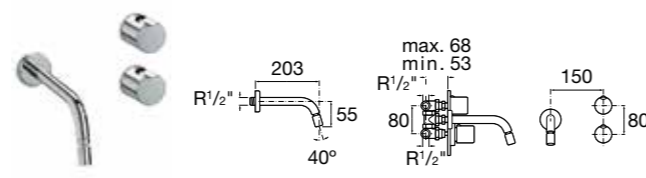

5A6462C00 Wall-mounted bidet mixer **£159.58**