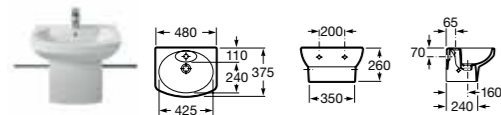

SENSO COMPACT

- **327514000** Cloakroom basin with integrated semi-pedestal – 1 taphole **£193.42**