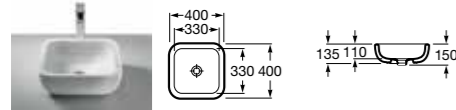

- 327572000 Basin – 0 taphole £455.60

KHROMA

327655000 Basin - 0 taphole **£281.28**

KHROMA

327653000 Basin - 1 taphole **£199.30**

KHROMA

327654000 Basin - 0 taphole **£175.01**

ART