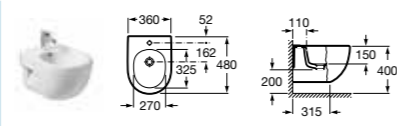

1. **357246000** Wall-hung bidet – 1 taphole **£381.28**
2. A bidet cover is not available for the compact wall-hung bidet.