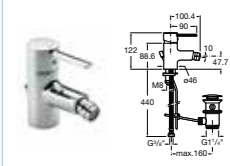

5A6060C00 Bidet mixer with pop-up waste **£148.93**
5A6160C00 Bidet mixer **£119.15**