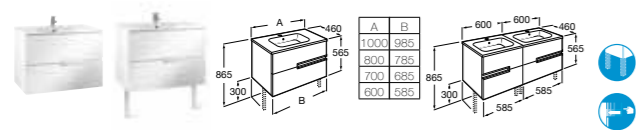

The prices listed are recommended retail prices excluding VAT and are held until March 2016.

VICTORIA-N ADDITIONAL COMPLEMENTARY FURNITURE

Victoria-N Unik basin and furniture with 2 drawers

- 855830... 1200mm (double basin) £835.20
- 855831... 1000mm £494.93
- 855832... 800mm £433.06
- 855833... 700mm £408.31
- 855834... 600mm £383.57
- 816413001 Optional legs (pair) – 300mm £23.06