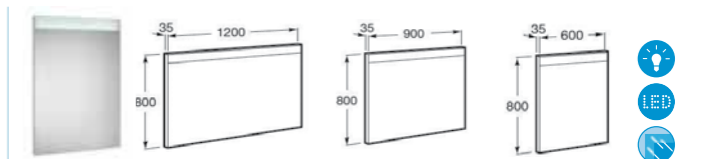

FURNITURE FINISHES

Mirrors

812268000 Comfort LED mirror - 1200 x 800mm £569.25

812265000 Comfort LED mirror - 900 x 800mm £465.75

812263000 Comfort LED mirror - 600 x 800mm £414.00

Prisma Comfort LED mirrors feature upper and lower LED lights, a demister and an automatic sensor.

812262000 Basic LED mirror - 1200 x 800mm £351.90

812259000 Basic LED mirror - 900 x 800mm £269.10

812257000 Basic LED mirror - 600 x 800mm £217.35

Prisma Basic LED mirrors feature upper LED lights.

Light requires mains connection