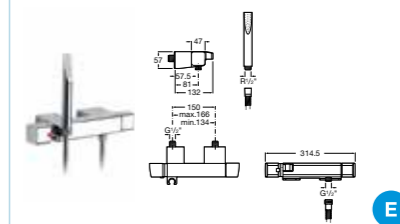

5A1350C00 Wall-mounted thermostatic shower mixer with kit £384.34