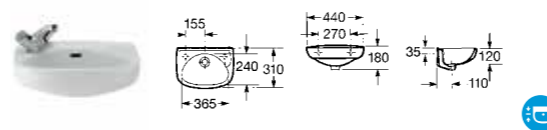

IBIS

- **320841001** Cloakroom basin – 0 taphole **£62.64**
- **328842000** Cloakroom basin – 2 taphole **£62.64**