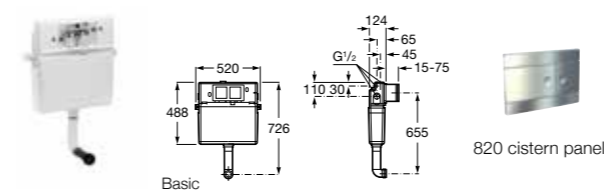

BACK-TO-WALL WC OPTIONS

- 890090200 Basic concealed cistern without bracket £115.31
- 8900C0000 Concealed cistern without bracket (820mm high) £115.31
- 890820FP0 Operating panel – polished chrome £52.86

Coming soon
A dedicated Installation Systems Brochure featuring our new range of concealed cisterns.