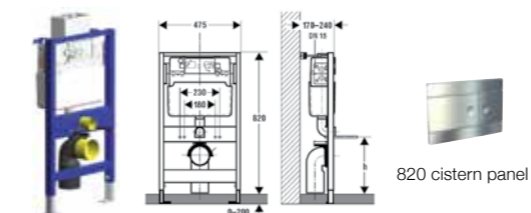

- 813050001 250mm (double) £61.86
- 813051001 90mm (single) £37.12

FURNITURE FINISHES

WALL-HUNG AND BACK-TO WALL WC OPTIONS

- 890820E00 Pro 820 £241.42
- 890CF0000 Corner fixing kit £99.02
- 890820FP0 Operating panel – polished chrome £52.86