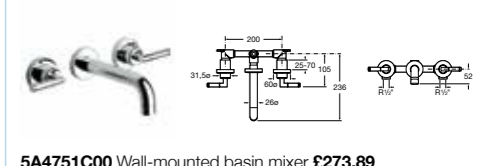

5A4751C00 Wall-mounted basin mixer £273.89