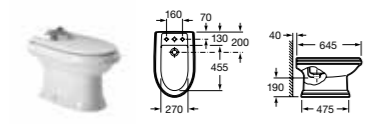

357490000 Bidet – 1 taphole **£385.43**

806490004 Bidet cover **£100.18**