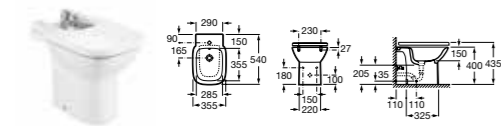

- **355994000** Floorstanding bidet **£146.00**
- **8069D2004** Soft-close bidet cover **£75.00**