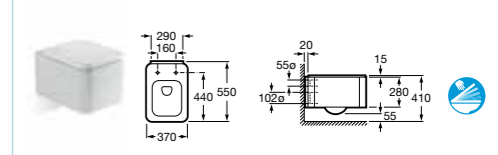

342577000 WC pan – moulded back-to-wall **£650.86**

341570000 Close-coupled cistern – 6/3 litres **£416.60**

801572004 Soft-close seat **£167.48**

347577000 Back-to-wall WC pan **£547.68**

801572004 Soft-close seat **£167.48**