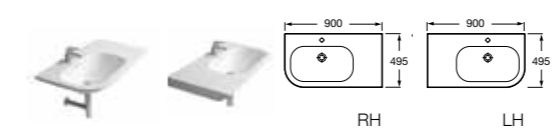

327649000 Asymmetrical basin LH – 1 taphole **£254.00**
327648000 Asymmetrical basin RH – 1 taphole **£254.00**