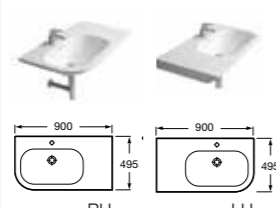

- **327649000** Asymmetrical wall-hung basins 900 x 495 LH 1 taphole **£254.00**
- **327648000** Asymmetrical wall-hung basins 900 x 495 RH 1 taphole **£254.00**