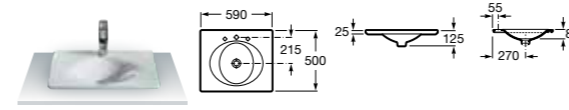

KALAHARI

327894000 Basin - 1 taphole **£214.07**