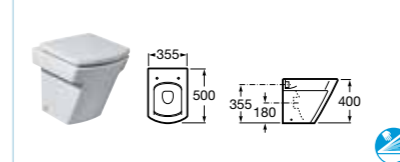

347627000 Back-to-wall WC pan **£363.37**

801622004 Soft-close seat **£114.76**