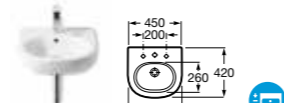

1. **32724S000** Semi-recessed basin – 1 taphole **£236.68**
2. Please note the basin template is printed on the product box.

- **327245000** Cloakroom basin – 1 taphole **£111.06**
- **337240000** Pedestal **£99.35**
- **337241000** Semi-pedestal **£96.42**