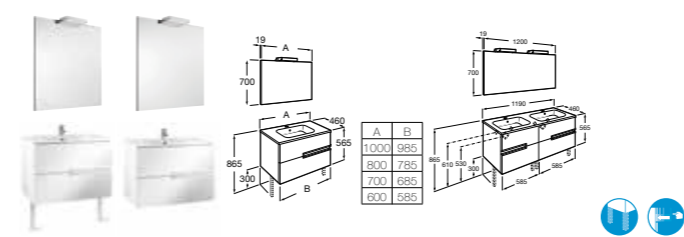

1. Victoria-N Unik Basin and furniture with 3 drawers
   - 855835... 1200mm (double basin) (1200 = 2 x 600 base units with a 1200 basin) **£927.99**
   - 855836... 1000mm **£556.80**
   - 855837... 800mm **£494.93**
   - 855838... 700mm **£470.18**
   - 855839... 600mm **£445.44**
   - 816555001 Optional legs (pair) – 110mm **£27.22**
2. Replace... in the product code with the code for your preferred furniture colour: **153** Gloss Anthracite Grey, **154** Textured Wenge, **155** Textured Oak, **806** Gloss White

1. Victoria-N Unik Basin and furniture with 2 drawers, mirror and light
   - 855840... 1200mm (double basin) (1200 = 2 x 600 base units with a 1200 basin) **£915.61**
   - 855841... 1000mm **£556.80**
   - 855842... 800mm **£494.93**
   - 855843... 700mm **£470.18**
   - 855844... 600mm **£445.44**
   - 816413001 Optional legs (pair) – 300mm **£23.06**
2. Replace... in the product code with the code for your preferred furniture colour: **153** Gloss Anthracite Grey, **154** Textured Wenge, **155** Textured Oak, **806** Gloss White