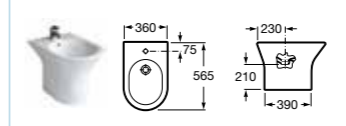

357640000 Bidet – 1 taphole **£154.56**
806640004 Bidet cover **£55.96**