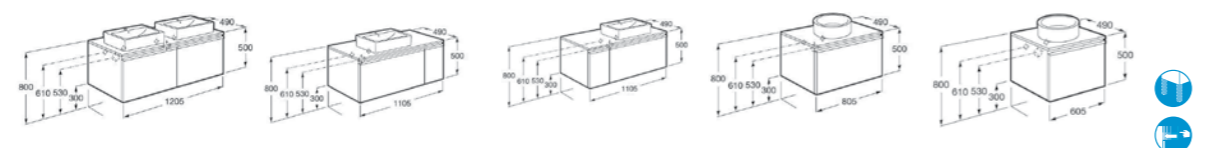

HEIMA

SIZE	UNITS	TOTAL £
1200	1205 x 490 2 drawer base unit and countertop	£962.56
	856914... 600mm base unit with 1 soft-close drawer £439.88	
	856924... Countertop £82.80 Compatible mirror: 812198000	
1100 RH	1105 x 490mm 2 drawer base unit and countertop	£849.00
	856916.. 800mm base unit with 1 soft-close drawer £476.10	
	856915... 300mm auxiliary base unit with 1 soft-close drawer £207.00 856922... RH countertop £165.90 Compatible mirrors: 812196000 and 812195000	
1100 LH	856916.. 800mm base unit with 1 soft-close drawer £476.10	£849.00
	856915... 300mm auxiliary base unit with 1 soft-close drawer £207.00	
	856923... LH countertop £165.90 Compatible mirrors: 812196000 and 812195000	
800	805 x 490mm 1 drawer base unit and countertop	£631.35
	856916.. 800mm base unit with 1 soft-close drawer £476.10	
	856919... Countertop £155.25 Compatible mirror: 812196000	
600	605 x 490mm 1 drawer base unit and countertop	£589.96
	856914... 600mm base unit with 1 soft-close drawer £439.88	
	856918... Countertop £150.08 Compatible mirror: 812197000	
856925331 Optional legs for use with Heima base units £18.63		
Replace ... in the product code with the code for your preferred furniture colour: 353 Wood White, 321 Textured Ash, 371 Matt Dark Grey		