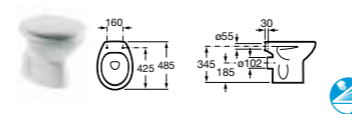

- **347396000** Back-to-wall WC pan **£175.90**
- **8013SC005** Soft-close seat **£71.23**
- **8013U0004** Seat **£40.92**