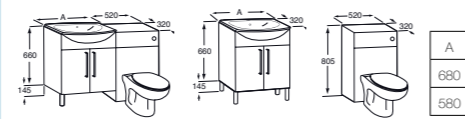

SENSO SQUARE

SENSO SQUARE 2.0

- 856596... Unit with 2 drawers for 1000mm basin **£814.95**
  - 856595... Unit with 2 drawers for 850mm basin **£756.73**
  - 856597... Unit with 2 drawers for 750mm LH basin **£698.52**
  - 856594... Unit with 2 drawers for 750mm RH basin **£698.52**
  - 856593... Unit with 2 drawers for 650mm basin **£640.31**
  - 856592... Unit with 2 drawers for 600mm basin **£582.10**
  - 856591... Unit with 2 drawers for 550mm basin **£523.90**
  - 816405001 Optional legs (pair) **£57.06**
  - S28LIS000 Optional EU to UK adaptor for space-saving waste **£3.62**
2. Replace ... in the product code with the code for your preferred furniture colour:
   858 Matt White, 868 Matt Black, 896 Matt Red

- 32751M000 Basin 1000 x 480mm – 1 taphole **£289.88**
- 32751N000 Basin 850 x 475mm – 1 taphole **£271.77**
- 32751A000 Basin 650 x 475mm – 1 taphole **£180.93**
- 32751B000 Basin 600 x 475mm – 1 taphole **£126.39**
- 32751C000 Basin 550 x 440mm – 1 taphole **£120.78**
- 337513000 Pedestal **£84.46**
- 337512000 Semi-Pedestal **£91.83**

FURNITURE FINISHES

- 32751R000 Asymmetrical basin RH – 1 taphole **£253.66**
- 337513000 Pedestal **£84.46**
- 337512000 Semi-Pedestal **£91.83**

SMOOTH

470mm base units for on-countertop basins – Gloss White

- 856BU1000 Base unit **£315.99**
- 856WT0000 Countertop **£70.22**
- 856DL0300 Optional decorative leg (1) **£20.02**
- 856NP1000 Optional plinth and plinth legs **£51.97**

590mm base units for on-countertop basins – Gloss White

- 856BU2000 Base unit **£376.35**
- 856WT1000 Countertop **£87.07**
- 856DL0300 Optional decorative leg (1) **£20.02**
- 856NP2000 Optional plinth and plinth legs **£51.97**

590mm base units for inset countertop basins – Gloss White

- 856CT1000 Base unit to suit Foro, Java, Diverta, Neo Selene, Kalahari 590mm and Coral basins **£372.16**
- 856WT9000 Countertop **£89.89**
- 856DL0300 Optional decorative leg (1) **£20.02**
- 856NP4000 Optional plinth and plinth legs **£51.97**