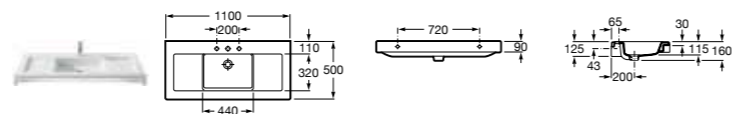

- 327631000 Basin – 1 taphole **£312.51**