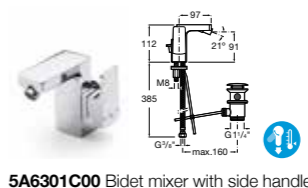

5A3801C00 Basin mixer with separate handle and pop-up waste £378.38

5A4701C00 Wall-mounted basin mixer £360.91

5A6001C00 Bidet mixer with pop-up waste £240.99

5A6301C00 Bidet mixer with side handle and pop-up waste £337.62