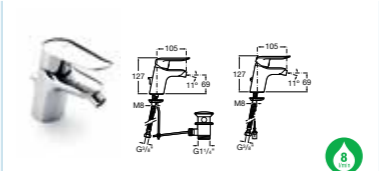

5A6027C00 Bidet mixer with pop-up waste **£208.74**
5A6127C00 Bidet mixer **£191.28**