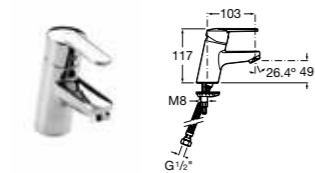

5A3225C0R Basin mixer with smooth body and 1/2 inch tails **£77.07**