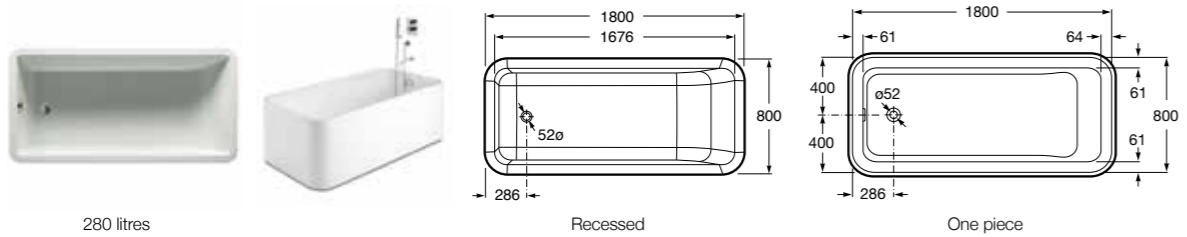

ELEMENT

280 litres
248158001 One piece bath and panel – 0 taphole (waste included) **£2,493.98**
247704000 Bath for recessed installation – 0 taphole **£993.84**

NEW CLASSICAL

250 litres
247552001 Bath with grip – 0 taphole **£1,143.85**
291066000 Optional headrest **£106.28**

BECOL DOUBLE-ENDED

247989001 Bath with grip and headrests 1900 x 1100mm – 0 taphole* **£1,312.62**
248013001 Bath with grip and headrests 1800 x 900mm – 0 taphole* **£1,125.11**
*Complete with waste.

BECOL

248014001 Bath with grips and headrest 1900 x 900mm – 0 taphole **£781.33**
248015001 Bath with grips and headrest 1800 x 800mm – 0 taphole **£656.30**
248016001 Bath with grips and headrest 1700 x 800mm – 0 taphole **£625.05**

HALL DOUBLE-ENDED

223 litres
248163000 Bath with headrests – 0 taphole **£602.47**

HALL

195 litres
248162000 Bath with headrest – 0 taphole **£510.04**