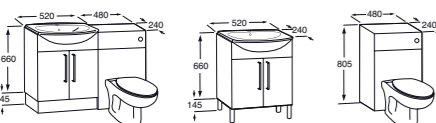

750mm base units for on-countertop/vanity basins - Gloss White

- 856BU3000 Base unit **£449.38**
- 856WT2000 Countertop **£98.31**
- 856DL0300 Optional decorative leg (1) **£20.02**
- 856NP3000 Optional plinth and plinth legs **£51.97**

Compact back-to-wall and semi-recessed units - Gloss White

- 856BT0000 Compact back-to-wall WC unit 480mm including cistern **£407.26**
- 856SU0000 Compact semi-recessed basin unit 520mm with plinth for Laura basin **£344.06**
- 1000mm 856WT5000 Compact countertop 1000mm for both units combined **£77.24**
- 856WT4800 Compact countertop 480mm for WC unit **£42.31**
- 856WT8000 Compact countertop 520mm for basin unit **£42.31**
- 856DL1300 Optional decorative leg (1) **£19.31**