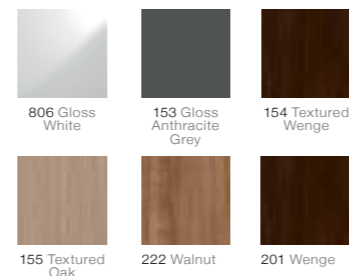

Furniture Finishes