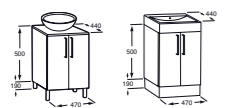

SMOOTH

470mm base units for on-countertop basins – Gloss White

- 856BU1000 Base unit **£315.99**
- 856WT0000 Countertop **£70.22**
- 856DL0300 Optional decorative leg (1) **£20.02**
- 856NP1000 Optional plinth and plinth legs **£51.97**