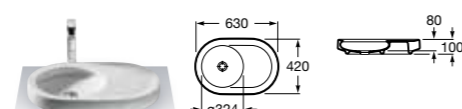

ORBITA

327223000 Basin - 0 taphole (no overflow) **£342.68**