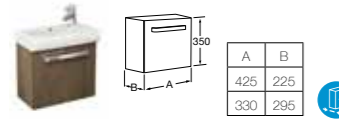

856007M.. Unit with half height door for 450mm basin **£196.02**

856005M.. Unit with half height door for 350mm basin **£207.55**

Replace .. in the product code with the code for your preferred furniture colour: **01** Gloss White, **06** Oak