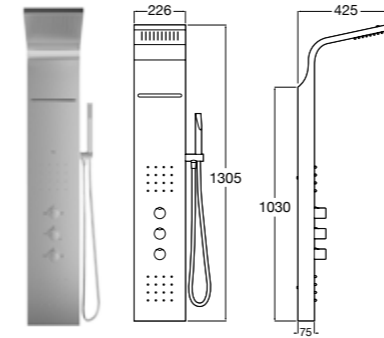

HYDROMASSAGE

EVOLUTION

2H0416000 Evolution £910.21