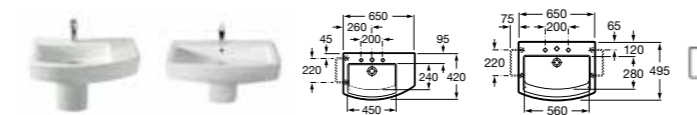

HALL

- 327620000 Asymmetrical basin 650 x 420mm – 1 taphole **£290.84**
- 327621000 Basin 650 x 495mm – 1 taphole **£290.84**
- 337620000 Pedestal **£134.54**
- 337621000 Semi-pedestal **£103.78**