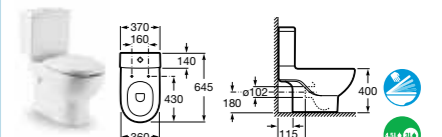

- **342247000** ECO WC pan – open back **£260.06**
- **34124C000** ECO Close-coupled cistern – 4.5/3 litres **£227.93**
- **8012A2004** Soft-close seat **£112.50**
- **8012A0004** Seat **£83.29**