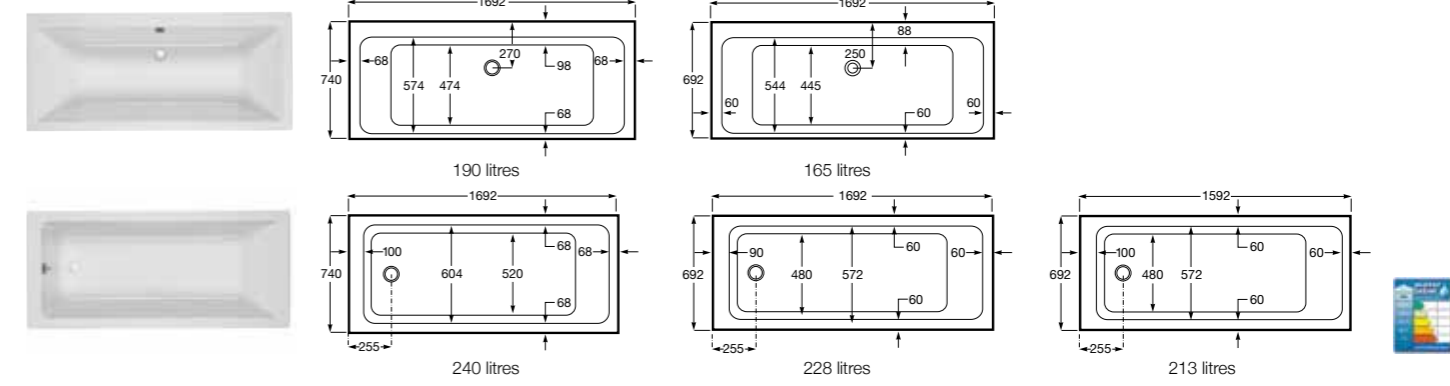

357475000 Wall-hung bidet – 1 taphole **£233.51**
806472004 Soft-close bidet cover **£96.63**
806470004 Bidet cover **£74.89**

856526... Unit with drawer for 650mm basin **£507.28**
856525... Unit with drawer for 600mm basin **£456.57**
856524... Unit with drawer for 550mm basin **£405.83**
856523... Unit with drawer for 500mm basin **£367.78**

856522... Unit with door for 450mm basin **£355.11**
856521... Unit with door for 400mm basin **£342.42**
856520... Unit with door for 350mm basin **£329.74**

S28LIS000 Optional EU to UK adaptor for space-saving waste **£3.62**
Replace ... in the product code with the code for your preferred furniture colour:
576 Matt White, **577** Matt Grape

856528... Column unit LH **£434.82**
856527... Column unit RH **£434.82**

Replace ... in the product code with the code for your preferred furniture colour:
576 Matt White, **577** Matt Grape

576 White **577** Grape

855712... Basin and furniture 800mm **£658.27**
855711... Basin and furniture 700mm **£609.96**
855710... Basin and furniture 600mm **£573.71**
855T12... Basin, furniture and Targa basin mixer 800mm **£759.73**
855T11... Basin, furniture and Targa basin mixer 700mm **£711.41**
855T10... Basin, furniture and Targa basin mixer 600mm **£663.11**

816405001 Optional legs (pair) **£57.06**
S28LIS000 Optional EU to UK adaptor for space-saving waste **£3.62**
Replace ... in the product code with the code for your preferred furniture colour:
576 Matt White, **577** Matt Grape

024719000 Double-ended bath 1700 x 750mm – 0 taphole **£315.10**
024722000 Double-ended bath 1700 x 700mm – 0 taphole **£233.16**

024718000 Bath 1700 x 750mm – 0 taphole **£315.10**
024717000 Bath 1700 x 700mm – 0 taphole **£233.16**
024716000 Bath 1600 x 700mm – 0 taphole **£233.16**

NEXO

327640000 Basin 680 x 505mm – 1 taphole **£147.83**
327641000 Basin 600 x 475mm – 1 taphole **£120.95**
327642000 Basin 550 x 440mm – 1 taphole **£88.69**
337641000 Pedestal **£58.62**
337642000 Semi-pedestal **£87.36**

327643000 Cloakroom basin 450 x 365mm – 1 taphole **£76.60**
327645000 Cloakroom basin 405 x 275mm – 1 RH taphole **£76.60**
Basin with a side taphole is not suitable with L20.

327649000 Asymmetrical basin LH – 1 taphole **£254.00**
327648000 Asymmetrical basin RH – 1 taphole **£254.00**

327646000 Corner basin – 1 taphole **£120.95**

3418CP000 ECO Colina comfort height WC pan – moulded back-to-wall **£192.82**
3419CC000 ECO Close-coupled cistern – 4.5/3 litres **£96.41**
8019CS004 Soft-close seat **£64.27**

342640000 WC pan – open back **£151.86**
341643000 Close-coupled cistern – 6/3 litres **£154.56**
80164A004 Soft-close seat (angled front) **£87.36**
80164B004 Soft-close seat **£87.37**
801640004 Seat **£67.19**

342642000 Compact WC pan – moulded back-to-wall **£169.33**
341645000 Compact close-coupled cistern – 6/3 litres **£174.70**
80164A004 Soft-close seat (angled front) **£87.36**
80164B004 Soft-close seat **£87.37**
801640004 Seat **£67.19**

347615000 Back-to-wall WC pan **£201.59**
80164A004 Soft-close seat (angled front) **£87.36**
80164B004 Soft-close seat **£87.37**
801640004 Seat **£67.19**

346640000 Wall-hung WC pan **£282.21**
80164A004 Soft-close seat (angled front) **£87.36**
80164B004 Soft-close seat **£87.37**
801640004 Seat **£67.19**

357640000 Bidet – 1 taphole **£154.56**
806640004 Bidet cover **£55.96**

357645000 Wall-hung bidet – 1 taphole **£215.03**
A bidet cover is not available for the Nexo wall-hung bidet.