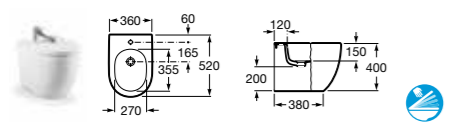

- **357247000** Bidet – 1 taphole (moulded back-to-wall) **£218.77**
- **8062AC004** Soft-close bidet cover **£107.51**
- **8062AB004** Bidet cover **£83.29**