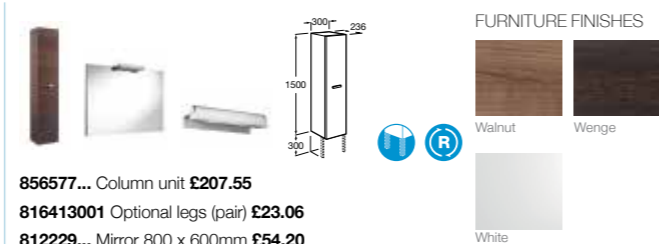

THE GAP

- 856526... Unit with drawer for 650mm basin **£507.28**
  - 856525... Unit with drawer for 600mm basin **£456.57**
  - 856524... Unit with drawer for 550mm basin **£405.83**
  - 856523... Unit with drawer for 500mm basin **£367.78**
  - 816405001 Optional legs (pair) **£57.06**
  - S28LIS000 Optional EU to UK adaptor for space-saving waste **£3.62**
2. Replace ... in the product code with the code for your preferred furniture colour: **576** Matt White, **577** Matt Grape

- 856522... Unit with door for 450mm basin **£355.11**
  - 856521... Unit with door for 400mm basin **£342.42**
  - 856520... Unit with door for 350mm basin **£329.74**
  - S28LIS000 Optional EU to UK adaptor for space-saving waste **£3.62**
2. Replace ... in the product code with the code for your preferred furniture colour: **576** Matt White, **577** Matt Grape

- 856528... Column unit LH **£434.82**
  - 856527... Column unit RH **£434.82**
2. Replace ... in the product code with the code for your preferred furniture colour: **576** Matt White, **577** Matt Grape

- 327473000 Basin 650 x 470mm – 1 taphole **£145.16**
- 327474000 Basin 600 x 470mm – 1 taphole **£114.74**
- 327475000 Basin 550 x 470mm – 1 taphole **£94.66**
- 32747J000 Basin 550 x 470mm – 0 taphole **£94.66**
- 327476000 Basin 500 x 420mm – 1 taphole **£92.15**
- 337470000 Pedestal **£59.33**
- 337471000 Semi-Pedestal **£74.47**

- 327477000 Cloakroom Basin 450 x 420mm – 1 taphole **£80.78**
- 32747K000 Cloakroom Basin 450 x 420mm – 0 taphole **£80.78**
- 327478000 Cloakroom basin 400 x 320mm – 1 taphole **£65.63**
- 327479000 Cloakroom basin 350 x 320mm – 1 taphole **£65.63**
- 337470000 Pedestal **£59.33**
- 337471000 Semi-Pedestal for 450 basin **£74.47**
- 337472000 Semi-Pedestal for 400 and 350 basins **£53.00**

THE GAP UNIK