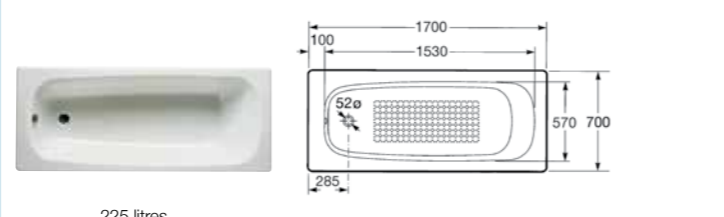

CONTINENTAL

- 225 litres
- **231160000** Bath with anti-slip – 2 taphole **£560.04**
- **231180000** Bath – 2 taphole **£532.92**

LUXURY REINFORCED

- **259816000** Front panel 1900mm (540mm high) **£488.59**
- **259817000** Front panel 1850mm (540mm high) **£402.34**
- **259818000** Front panel 1800mm (540mm high) **£388.75**
- **259819000** Front panel 1700mm (540mm high) **£333.23**
- **259820000** Front panel 1600mm (540mm high) **£302.93**
- **259827000** "L" shaped panel 1900 x 900mm (540mm high) **£649.23**
- **259828000** "L" shaped panel 1800 x 900mm (540mm high) **£647.70**
- **259829000** "L" shaped panel 1800 x 800mm (540mm high) **£614.51**
- **259830000** "L" shaped panel 1700 x 800mm (540mm high) **£528.44**
- **259831000** "L" shaped panel 1700 x 750mm (540mm high) **£577.81**
- **259833000** "L" shaped panel 1700 x 700mm (540mm high) **£498.24**
- **259834000** "L" shaped panel 1600 x 700mm (540mm high) **£483.14**
- **259851000** Installation frame for all luxury reinforced panels **£107.67**

REINFORCED STANDARD

- **045170000** Front panel 1700mm (515mm high) **£126.62**
- **045160000** Front panel 1600mm (515mm high) **£120.79**
- **045075000** End panel 750mm (515mm high) **£84.56**
- **045070000** End panel 700mm (515mm high) **£84.56**

REINFORCED TALL

- **045181000** Front panel 1800mm (540mm high) **£138.91**
- **045171000** Front panel 1700mm (540mm high) **£126.82**
- **045081000** End panel 800mm (540mm high) **£90.58**
- **045075100** End panel 750mm (540mm high) **£84.56**
- **045071000** End panel 700mm (540mm high) **£84.56**

SUPERTHICK

- **025170000** Front panel 1700mm (515mm high) **£63.99**
- **025160000** Front panel 1600mm (515mm high) **£63.99**
- **025075000** End panel 750mm (515mm high) **£50.11**
- **025070000** End panel 700mm (515mm high) **£50.11**

PANEL PORTFOLIO - COMPATIBILITY

	Luxury reinforced with frame	Reinforced standard	Reinforced tall	Superthick
Almeria 1700 x 700		✓		✓
Becool 1700 x 800	✓		✓	
Becool 1800 x 800	✓		✓	
Becool 1900 x 900	✓			
Becool 1800 x 900	✓		Front panel only	
Becool 1900 x 1100	Front panel only			
Easy 1700 x 750	Front panel only		✓	
Easy 1700 x 700	Front panel only		✓	
Easy 1600 x 700	Front panel only			
Genova 1700 x 700		✓		✓
Giralda plain 1700 x 700		✓		✓
Giralda plain 1700 x 750		✓		✓
Hall 1700 x 750	✓		✓	
Hall 1800 x 800	✓		✓	
New Classical 1800 x 1000	Front panel only		Front panel only	
Sitges 1700 x 750		✓		✓
Sureste 1700 x 700		✓		✓
The Gap 1600 x 700		✓		✓
The Gap 1700 x 700		✓		✓
The Gap 1700 x 750*		✓	✓*	✓
Vyθος 1800 x 700	✓			
Vyθος 1700 x 700	✓		✓	
Vyθος 1700 x 800	✓		✓	
Vyθος 1800 x 900	✓		Front panel only	

*The Gap 1700 x 750 single ended bath has a height of 540mm so requires a taller panel. The double-ended version is 515mm high so can be used with the reinforced standard or superthick panels.
✓ = Front and end panels available.

Panels can also be used with steel baths, please contact Roca Customer Services for more information.