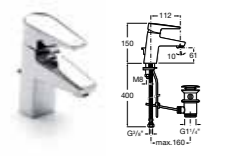

ESMAI

5A3031C00 Basin mixer with pop-up waste **£166.90**
5A3131C00 Basin mixer **£150.22**

5A3431C00 Extended basin mixer with pop-up waste **£333.83**

5A6031C00 Bidet mixer with pop-up waste **£166.90**
5A6131C00 Bidet mixer **£150.22**