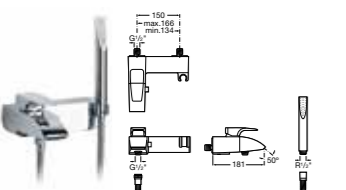

5A0150C00 Wall-mounted bath-shower mixer with kit £389.45