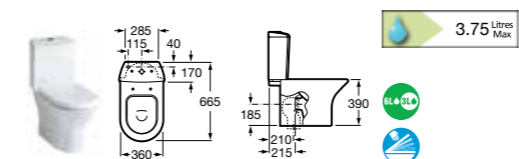

342640000 WC pan – open back **£151.86**
341643000 Close-coupled cistern – 6/3 litres **£154.56**
80164A004 Soft-close seat (angled front) **£87.36**
80164B004 Soft-close seat **£87.37**
801640004 Seat **£67.19**