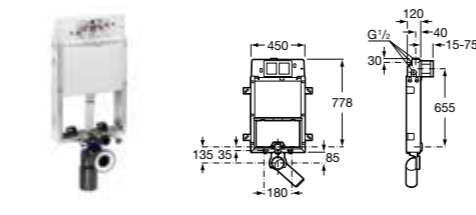

- 890090000 Pro wall-hung WC bracket with cistern (1090mm high) £219.09

- 890090100 Basic WC bracket with concealed cistern £174.64

- 890080000 Duplo-N short projection low flush (80mm depth)* £269.10

*80mm cistern depth, minimum 90mm depth required for installation.