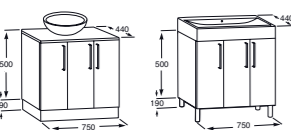

SENSO SQUARE

SENSO SQUARE 2.0

- 856596... Unit with 2 drawers for 1000mm basin **£814.95**
  - 856595... Unit with 2 drawers for 850mm basin **£756.73**
  - 856597... Unit with 2 drawers for 750mm LH basin **£698.52**
  - 856594... Unit with 2 drawers for 750mm RH basin **£698.52**
  - 856593... Unit with 2 drawers for 650mm basin **£640.31**
  - 856592... Unit with 2 drawers for 600mm basin **£582.10**
  - 856591... Unit with 2 drawers for 550mm basin **£523.90**
  - 816405001 Optional legs (pair) **£57.06**
  - S28LIS000 Optional EU to UK adaptor for space-saving waste **£3.62**
2. Replace ... in the product code with the code for your preferred furniture colour:
   858 Matt White, 868 Matt Black, 896 Matt Red

- 32751M000 Basin 1000 x 480mm – 1 taphole **£289.88**
- 32751N000 Basin 850 x 475mm – 1 taphole **£271.77**
- 32751A000 Basin 650 x 475mm – 1 taphole **£180.93**
- 32751B000 Basin 600 x 475mm – 1 taphole **£126.39**
- 32751C000 Basin 550 x 440mm – 1 taphole **£120.78**
- 337513000 Pedestal **£84.46**
- 337512000 Semi-Pedestal **£91.83**

FURNITURE FINISHES

- 32751R000 Asymmetrical basin RH – 1 taphole **£253.66**
- 337513000 Pedestal **£84.46**
- 337512000 Semi-Pedestal **£91.83**

SMOOTH

470mm base units for on-countertop basins – Gloss White

- 856BU1000 Base unit **£315.99**
- 856WT0000 Countertop **£70.22**
- 856DL0300 Optional decorative leg (1) **£20.02**
- 856NP1000 Optional plinth and plinth legs **£51.97**

590mm base units for on-countertop basins – Gloss White

- 856BU2000 Base unit **£376.35**
- 856WT1000 Countertop **£87.07**
- 856DL0300 Optional decorative leg (1) **£20.02**
- 856NP2000 Optional plinth and plinth legs **£51.97**

590mm base units for inset countertop basins – Gloss White

- 856CT1000 Base unit to suit Foro, Java, Diverta, Neo Selene, Kalahari 590mm and Coral basins **£372.16**
- 856WT9000 Countertop **£89.89**
- 856DL0300 Optional decorative leg (1) **£20.02**
- 856NP4000 Optional plinth and plinth legs **£51.97**