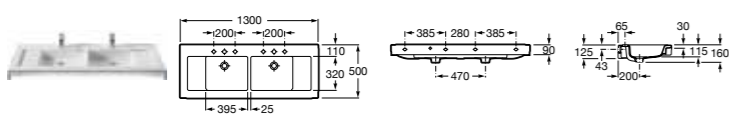

STRATUM

- 327630000 Double basin – 1 taphole per bowl **£465.12**