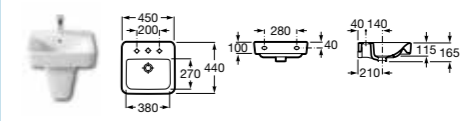

- 32751T000 Basin – 1 taphole **£108.71**
- 337513000 Pedestal **£84.46**
- 337512000 Semi-pedestal **£91.83**