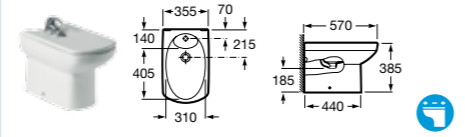

- 357517000 Bidet – 1 taphole (moulded back-to-wall) **£263.78**
- 806511004 Bidet cover **£84.89**