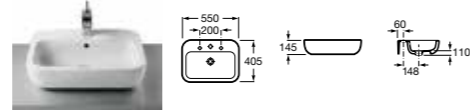

KHROMA

327653000 Basin - 1 taphole **£199.30**