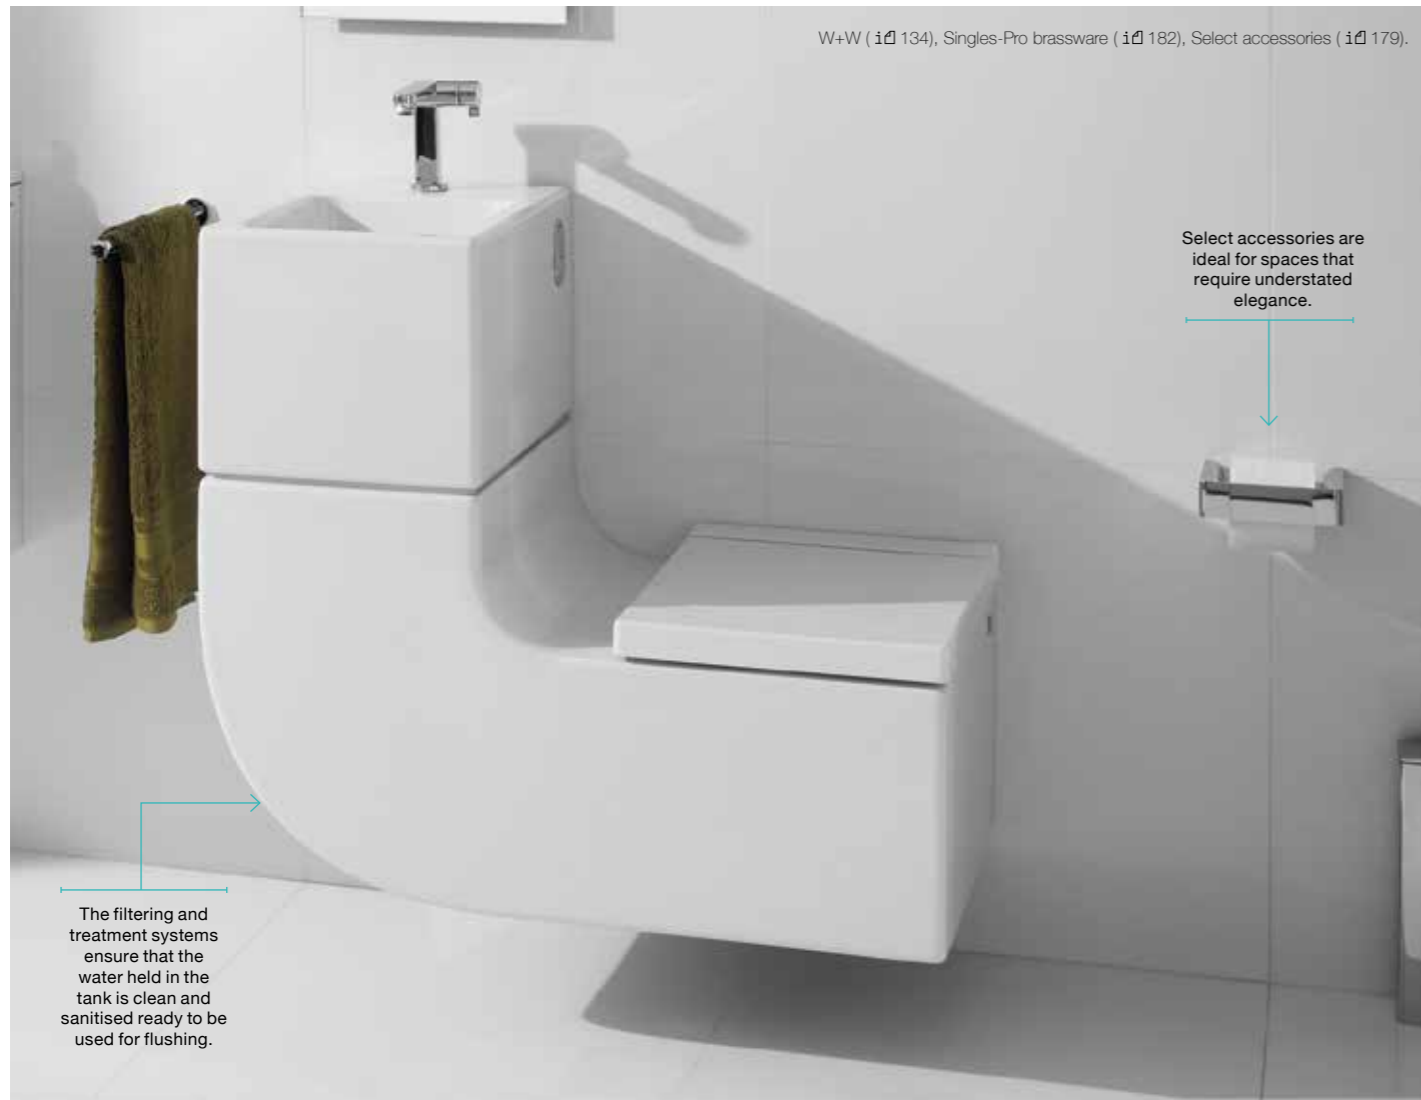

Valves must be ordered separately, please see pages 182-190.

RAINDREAM

Contemporary solution for the modern bathroom

RainDream provides five on trend options for any bathroom style. With a slim polished stainless steel design of just 5mm thick and containing an easyclean system, RainDream is both modern and functional.

Valves must be ordered separately, please see pages 182-190.

W+W

Fusion of washbasin and WC in one piece

The iconic design combines two fundamental bathroom pieces into one, which saves space.

At the forefront of design and innovation, W+W filters the water from the basin and reuses it to flush the WC, which helps you save water, and in turn money, with every flush.

The filtering and treatment systems ensure that the water held in the tank is clean and sanitised, ready to be used for flushing.

IN-TANK MERIDIAN

Revolutionary, integrated WC concept

Roca revolutionises the world of the bathroom with In-Tank Meridian; a system that, for the very first time, integrates the cistern and flush system in the WC itself. In-Tank marks the beginning of a new era in bathrooms as it does not require the installation of either a cistern or flush plate to be fully operational, which in turn saves space in the bathroom.