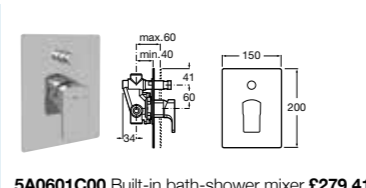

5A0601C00 Built-in bath-shower mixer £279.41