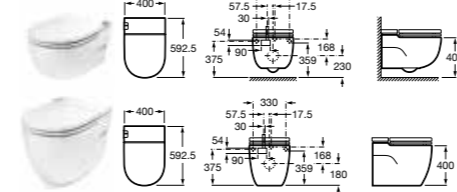

In-Tank Meridian

- **893302000** Wall-hung WC with integrated cistern and I-shaped support (for solid walls) **£992.05**
- **893301000** Wall-hung WC with integrated cistern and L-shaped support (for stud walls) **£1,190.25**
- **893303000** Back-to-wall WC with integrated cistern **£992.05**