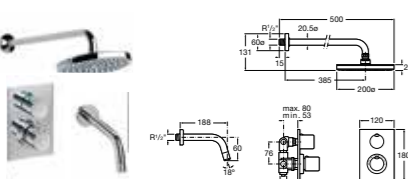

ELEMENT-T

5A2862C00 Built-in thermostatic bath-shower mixer (overhead rose and bath spout) **£803.66**