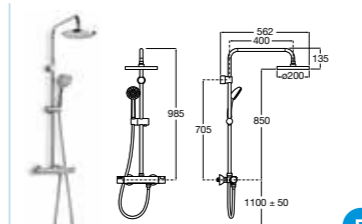

5A9718C00 Wall-mounted thermostatic shower column with kit **£406.64**