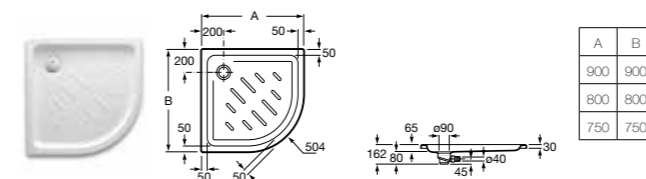

QUADRANT

EASY QUADRANT

- 276085000 900 x 900mm **£214.05**
- 276084000 800 x 800mm **£195.78**
- 276083000 750 x 750mm **£183.91**

All Acrylic shower trays require some pre-installation work - please contact Roca Customer Services for more information.