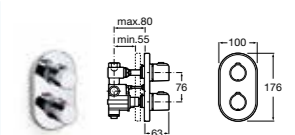

5A2918C00 Built-in thermostatic bath or shower mixer **£201.79**