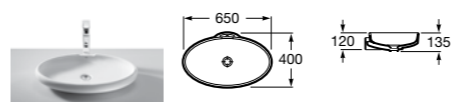

URBI 5

- 327229000 Urbi 5 basin – 0 taphole £361.29