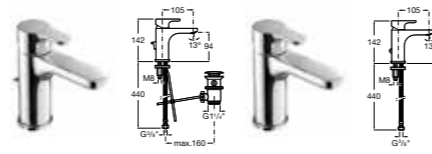

L20

5A3009C00 Basin mixer with pop-up waste **£88.48**

5A3109C00 Basin mixer **£80.33**

5A3209C00 Basin mixer with smooth body **£80.33**

Due to the Cold Start system, the handle of this product turns 110° to the left only so may not be compatible with basins where the taphole is situated in the back right corner.