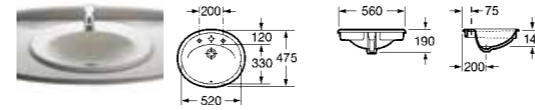

JAVA

327863000 Basin - 1 taphole **£123.85**
327864000 Basin - 2 taphole **£123.85**