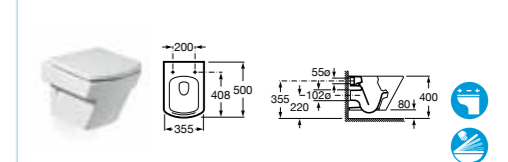

346627000 Wall-hung WC pan **£550.25**

801622004 Soft-close seat **£114.76**