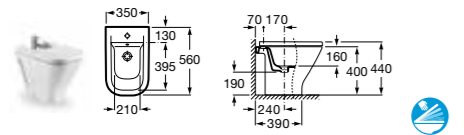

357474000 Bidet – 1 taphole **£159.04**
806472004 Soft-close bidet cover **£96.63**
806470004 Bidet cover **£74.89**