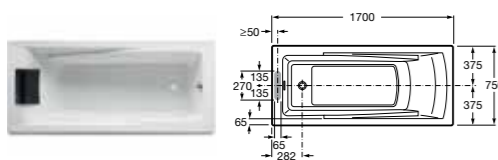

HALL

195 litres
248162000 Bath with headrest – 0 taphole **£510.04**