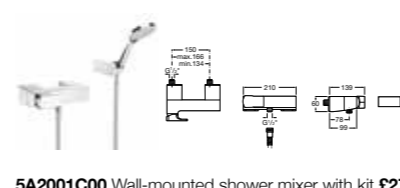

5A2001C00 Wall-mounted shower mixer with kit £279.41