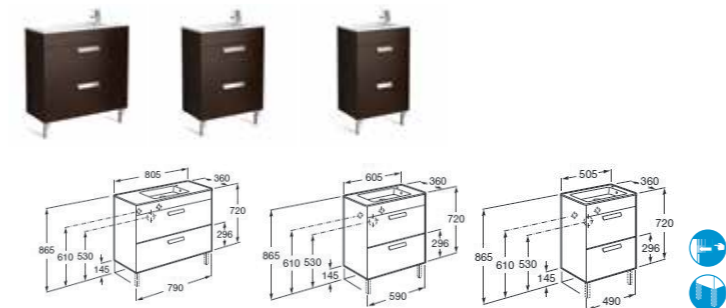

DEBBA COMPACT

Debba Compact - 2 soft-close drawers
855907... Basin and furniture 805mm **£407.07**
855905... Basin and furniture 605mm **£364.22**
855904... Basin and furniture 505mm **£342.79**
816757339 Optional legs (pair) **£17.14**
S28LIS000 Optional EU to UK adaptor for space-saving waste **£3.62**