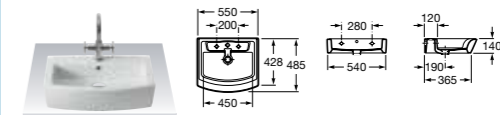

- 327881000 Basin – 1 taphole **£256.01**
- 337620000 Pedestal **£134.54**
- 337621000 Semi-pedestal **£103.78**