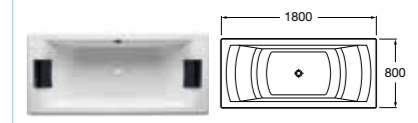

223 litres

248163000 Double-ended Bath with headrests – 0 taphole **£602.47**