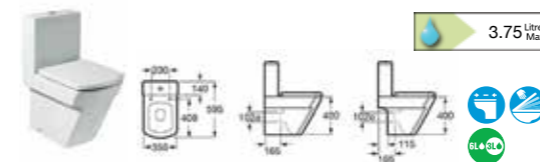

342628000 WC pan – moulded back-to-wall **£325.82**

342627000 WC pan – open back **£325.82**

34162C000 Close-coupled cistern – 6/3 litres **£264.11**

801622004 Soft-close seat **£114.76**

34262S000 **ECO** WC pan – moulded back-to-wall **£325.82**

34162D000 **ECO** Close-coupled cistern – 4.5/3 litres **£264.11**

801622004 Soft-close seat **£114.76**