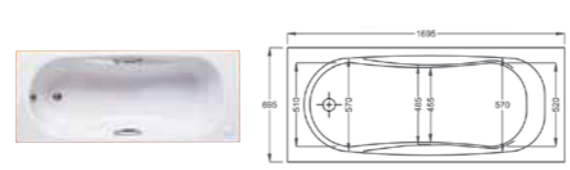

SURESTE

183 litres
024735000 Bath with grips 1700 x 700mm – 2 taphole **£218.77**
247565000 Bath with grips 1700 x 700mm – 0 taphole **£218.77**