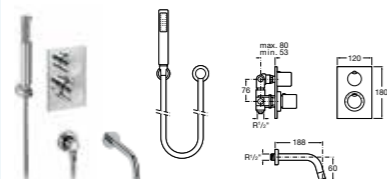

5A2762C00 Built-in thermostatic bath-shower mixer (handset and bath spout) **£545.13**

5A2962C00 Built-in thermostatic shower mixer (overhead rose and handset) **£824.35**

MONOJET-N

5A3039C00 Basin mixer with pop-up waste **£158.22**
5A3139C00 Basin mixer **£112.55**