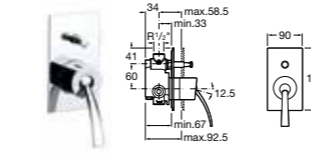

5A0646C00 Built-in bath-shower mixer **£253.30**