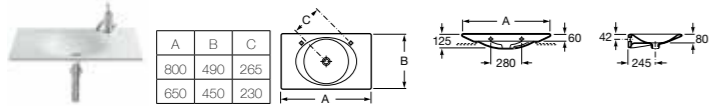

- 327878000 Basin 800 x 490mm – 0 taphole **£265.76**
- 32787800H Basin 800 x 490mm – 1 RH taphole **£265.76**
- 327874000 Basin 650 x 450mm – 0 taphole **£236.55**
- 32787400H Basin 650 x 450mm – 1 RH taphole **£236.55**
- 32787457H Basin 650 x 450mm – 1 RH taphole (Argenta finish) **£591.10**