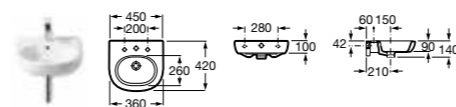

327245000 Cloakroom basin – 1 taphole **£111.06**
337240000 Pedestal **£99.35**
337241000 Semi-pedestal **£96.42**