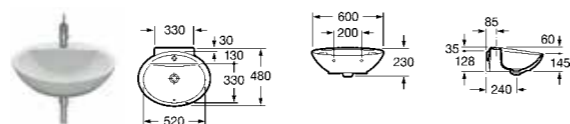

FONTANA

- 327877000 Basin – 1 taphole £233.79

SENSO COMPACT

- 325513000 Basin 550 x 420mm – 1 taphole £128.01
- 337510000 Pedestal £84.46
- 337511000 Semi-pedestal £91.83
- 840539000 Optional towel rail for semi-pedestal £69.57