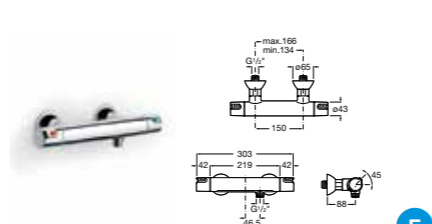

5A1318C00 Wall-mounted thermostatic shower mixer (no kit) **£184.49**