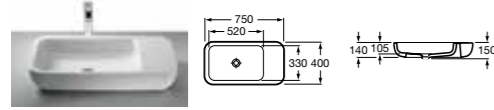

KHROMA

327655000 Basin - 0 taphole **£281.28**