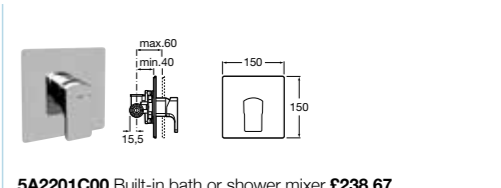

5A2201C00 Built-in bath or shower mixer £238.67