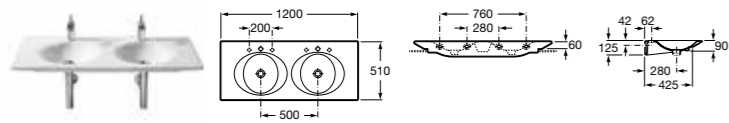

KALAHARI

- 327896000 Double basin – 1 taphole per bowl **£408.74**