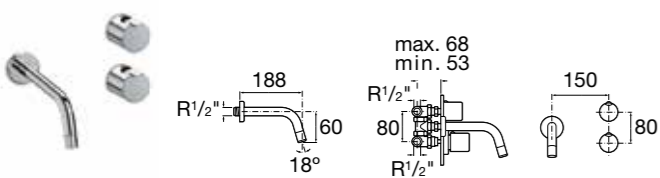

ELEMENT

5A3562C00 Wall-mounted basin mixer **£159.58**