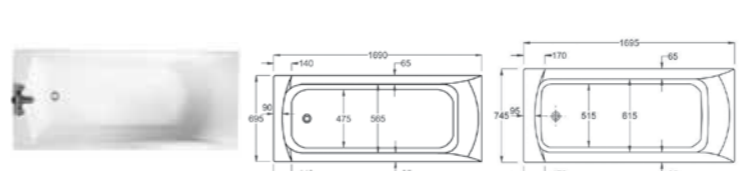

GIRALDA

172 litres
123501000 Bath 1700 x 750mm – 0 taphole **£312.53**
123503000 Bath 1700 x 700mm – 2 taphole **£312.53**
123502000 Bath with grips 1700 x 750mm – 0 taphole **£312.53**