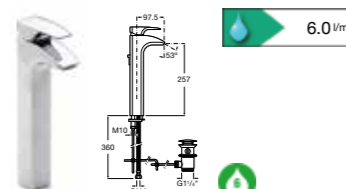

5A7536C00 Extended basin mixer with pop-up waste £349.42

5A3819C00 Basin mixer with joystick control and pop-up waste £289.88

THESIS

5A3050C00 Basin mixer with pop-up waste £274.02

5A3450C00 Extended basin mixer with pop-up waste £389.45