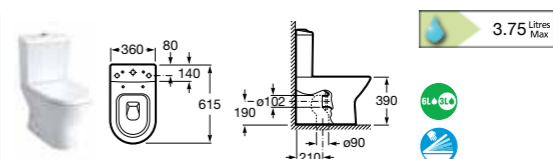

342642000 Compact WC pan – moulded back-to-wall **£169.33**
341645000 Compact close-coupled cistern – 6/3 litres **£174.70**
80164A004 Soft-close seat (angled front) **£87.36**
80164B004 Soft-close seat **£87.37**
801640004 Seat **£67.19**