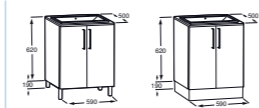

590mm base units for inset countertop basins – Gloss White

- 856CT1000 Base unit to suit Foro, Java, Diverta, Neo Selene, Kalahari 590mm and Coral basins **£372.16**
- 856WT9000 Countertop **£89.89**
- 856DL0300 Optional decorative leg (1) **£20.02**
- 856NP4000 Optional plinth and plinth legs **£51.97**