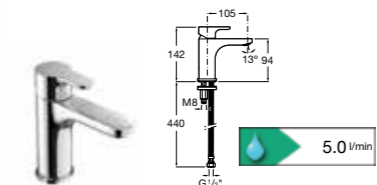

L20

5A3009C00 Basin mixer with pop-up waste **£88.48**

5A3109C00 Basin mixer **£80.33**

5A3209C00 Basin mixer with smooth body **£80.33**

Due to the Cold Start system, the handle of this product turns 110° to the left only so may not be compatible with basins where the taphole is situated in the back right corner.