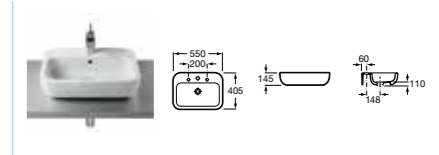

327651000 Basin 700 x 480mm – 1 taphole **£318.80**

327652000 Basin 600 x 480mm – 1 taphole **£287.52**

337650000 Pedestal **£150.01**

337652000 Semi-pedestal **£175.01**

327655000 On countertop basin – 0 taphole **£281.28**