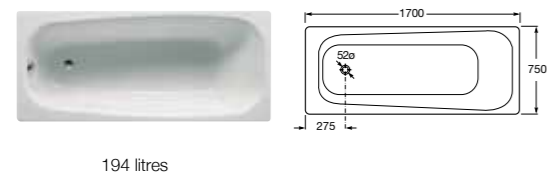

CONTESA BODY PLUS

1. **237955000** Bath with anti-slip – 0 taphole **£414.24**
   - **237965000** Bath – 0 taphole **£383.73**
   - **291021000** Legset **£10.96**
2. Legset must be ordered separately