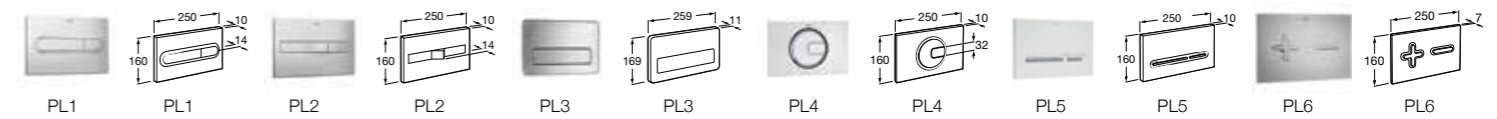

OPERATING PANELS

- 890095001 Operating panel (PL1) – polished chrome £58.21
- 890095002 Operating panel (PL1) – grey lacquer £58.21
- 890096001 Operating panel (PL2) – polished chrome £69.85
- 890096002 Operating panel (PL2) – grey lacquer £69.85
- 890097104 Anti-vandal panel (PL3) - stainless steel £178.30
- 890098001 Operating panel (PL4) – chrome £56.93
- 890098005 Operating panel (PL4) – combi (white/chrome) £56.93
- 890098002 Operating panel (PL4) – grey lacquer £56.93
- 890098000 Operating panel (PL4) – white £56.93
- 890099001 Operating panel (PL5) – chrome £77.63
- 890099005 Operating panel (PL5) – combi (white/chrome) £77.63
- 890099002 Operating panel (PL5) – grey lacquer £77.63
- 890099000 Operating panel (PL5) – white £77.63
- 890085001 Operating panel (PL6) – chrome £56.93
- 890085005 Operating panel (PL6) – combi (white/chrome) £56.93
- 890085002 Operating panel (PL6) – grey lacquer £56.93
- 890085000 Operating panel (PL6) – white £56.93

Our PL operating panels are compatible with our Pro, Basic and Duplo-N installation systems but not with the Pro 820. These are not compatible with the Duplo/Montage models (6/3 litres) - codes: 890040000, 890030000, 890031000, 8900C0000.