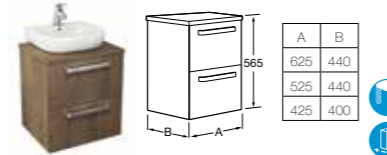

Furniture finishes

Wood finish

Gloss finish

06 Oak

01 White

- 856010M..** Unit with two drawers for 650 or 600mm basins **£415.10**
- 856206M..** Countertop **£92.24**
- 856201M15** Countertop for use with 650mm basin (Black) **£196.02**
- 856202M15** Countertop for use with 600mm basin (Black) **£196.02**
- 856012M..** Unit with two drawers for 550 or 500mm basins **£403.57**
- 856207M..** Countertop **£80.72**
- 856203M15** Countertop for use with 550mm basin (Black) **£204.98**
- 856204M15** Countertop for use with 500mm basin (Black) **£204.98**