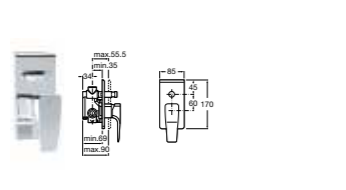

5A0650C00 Built-in bath-shower mixer £236.47