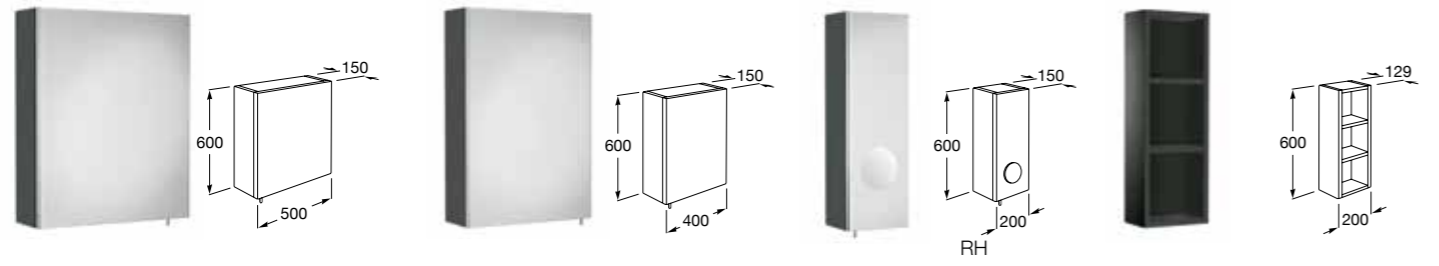

LUNA MIRRORED CABINETS

- **856840...** Mirrored cabinet 500 x 600mm **£203.53**
- **856839...** Mirrored cabinet 400 x 600mm **£192.82**
- **856841...** Mirrored cabinet 200 x 600mm LH **£171.40**
- **856842...** Shelf unit 200 x 600mm **£117.83**
- **856843...** Mirrored cabinet 200 x 600mm RH **£171.40**

Replace ... in the product code with the code for your preferred furniture colour: **806** Gloss White, **153** Gloss Anthracite Grey, **154** Textured Wenge, **155** Textured Oak, **222** Walnut, **201** Wenge.

Luna mirrored cabinets can be combined into many different combinations, some of which are shown below: