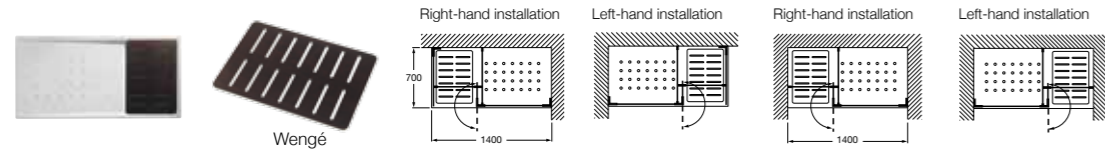

RECTANGULAR

MALTA WALK-IN

- 373524000 Malta walk-in tray with Wengé platform **£392.44**
- 373521000 Malta walk-in tray without platform **£363.37**
- 506404400 90ø waste **£71.27**

HAPPENING

MALTA SUPERSLIM

EASY

- 373565000 1000 x 800mm **£361.78**
- 291068000 Optional teak wood platform **£375.71**
- 506404400 90ø waste **£71.27**