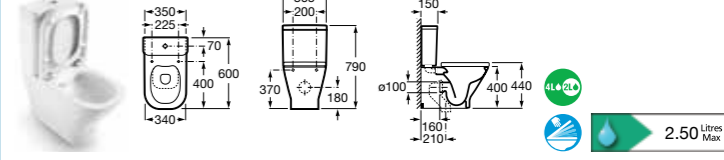

1. **CleanRim The Gap - Close-coupled**
2. 34273700H Rimless WC pan – moulded back-to-wall - with cutout at the side of the pan for isolation valve **£188.60**
   - 342737000 Rimless WC pan – moulded back-to-wall - no cutout for isolation valve **£188.60**
   - 34173C000 Close-coupled cistern – 4/2 litres **£197.92**
   - 801732004 Soft-close seat **£110.60**
   - 801730004 Seat **£81.50**

CleanRim The Gap flushes from an efficient distributor at the back of the toilet which has allowed us to reduce the flush volume. It is also extremely hygienic and very easy to clean. Cistern 34147C000 will be superseded by 34147C00F during 2015.