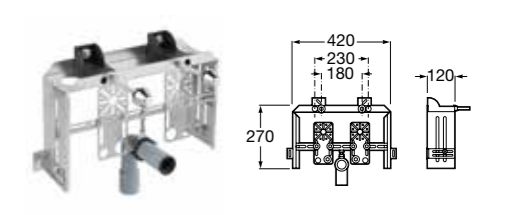

BASIN OPTION WALL-HUNG AND BACK-TO-WALL BIDET OPTIONS

- 890093000 Pro basin support bracket £201.80

- 890091000 Pro wall-hung bidet bracket £201.80

- 890091100 Basic wall-hung and back-to-wall bidet bracket £144.71