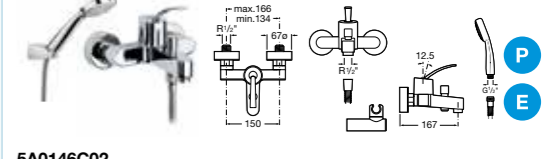

5A0146C02 Wall-mounted bath-shower mixer with kit **£257.94**