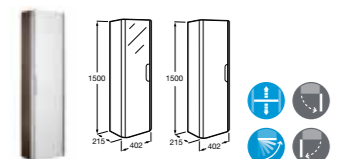

1. **856627...** Column unit with mirror – 1500mm RH **£800.89**
   - **856629...** Column unit with mirror – 1500mm LH **£800.89**
   - **856628...** Column unit without mirror – 1500mm (reversible) **£711.89**
2. Replace ... in the product code with the code for your preferred furniture colour: **148** Light Textured Wood (Veta), **149** Khaki, **150** Dark Textured Wood (Mood Tekka), **576** Matt White