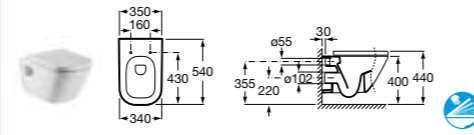

346477000 Wall-hung WC pan **£309.24**
801472004 Soft-close seat **£93.40**
801470004 Seat **£70.69**