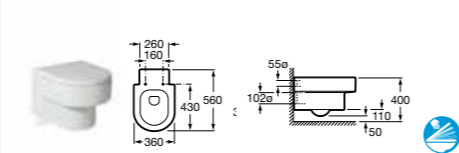

342567000 WC pan – moulded back-to-wall **£385.44**

341567000 Close-coupled cistern – 6/3 litres **£326.99**

801562004 Soft-close seat **£130.79**

347567000 Back-to-wall WC pan **£421.32**

801562004 Soft-close seat **£130.79**