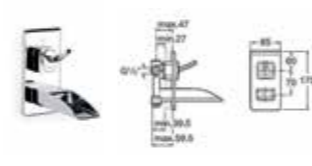

SINGLES OPEN

5A3010C00 Basin mixer with pop-up waste £480.00

5A3410C00 Extended basin mixer with pop-up waste £590.00

EVOL

5A3049C00 Basin mixer with pop-up waste £461.29

5A3449C00 Extended basin mixer with pop-up waste £598.82