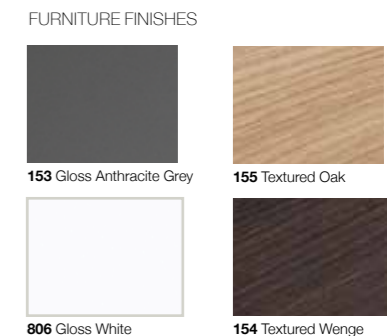

THE GAP

- 856526... Unit with drawer for 650mm basin **£507.28**
  - 856525... Unit with drawer for 600mm basin **£456.57**
  - 856524... Unit with drawer for 550mm basin **£405.83**
  - 856523... Unit with drawer for 500mm basin **£367.78**
  - 816405001 Optional legs (pair) **£57.06**
  - S28LIS000 Optional EU to UK adaptor for space-saving waste **£3.62**
2. Replace ... in the product code with the code for your preferred furniture colour: **576** Matt White, **577** Matt Grape

- 856522... Unit with door for 450mm basin **£355.11**
  - 856521... Unit with door for 400mm basin **£342.42**
  - 856520... Unit with door for 350mm basin **£329.74**
  - S28LIS000 Optional EU to UK adaptor for space-saving waste **£3.62**
2. Replace ... in the product code with the code for your preferred furniture colour: **576** Matt White, **577** Matt Grape

- 856528... Column unit LH **£434.82**
  - 856527... Column unit RH **£434.82**
2. Replace ... in the product code with the code for your preferred furniture colour: **576** Matt White, **577** Matt Grape

- 327473000 Basin 650 x 470mm – 1 taphole **£145.16**
- 327474000 Basin 600 x 470mm – 1 taphole **£114.74**
- 327475000 Basin 550 x 470mm – 1 taphole **£94.66**
- 32747J000 Basin 550 x 470mm – 0 taphole **£94.66**
- 327476000 Basin 500 x 420mm – 1 taphole **£92.15**
- 337470000 Pedestal **£59.33**
- 337471000 Semi-Pedestal **£74.47**

- 327477000 Cloakroom Basin 450 x 420mm – 1 taphole **£80.78**
- 32747K000 Cloakroom Basin 450 x 420mm – 0 taphole **£80.78**
- 327478000 Cloakroom basin 400 x 320mm – 1 taphole **£65.63**
- 327479000 Cloakroom basin 350 x 320mm – 1 taphole **£65.63**
- 337470000 Pedestal **£59.33**
- 337471000 Semi-Pedestal for 450 basin **£74.47**
- 337472000 Semi-Pedestal for 400 and 350 basins **£53.00**

THE GAP UNIK