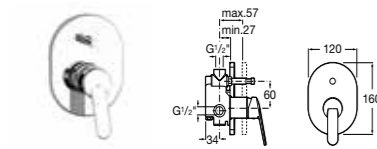

5A0625C00 Built-in bath-shower mixer **£161.27**