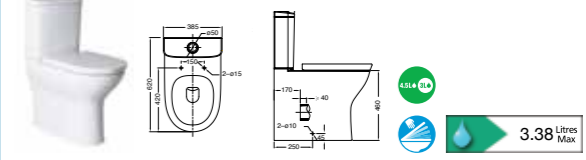

- 3418CP000 **ECO** Colina comfort height WC pan – moulded back-to-wall **£192.82**
- 3419CC000 **ECO** Close-coupled cistern – 4.5/3 litres **£96.41**
- 8019CS004 Soft-close seat **£64.27**