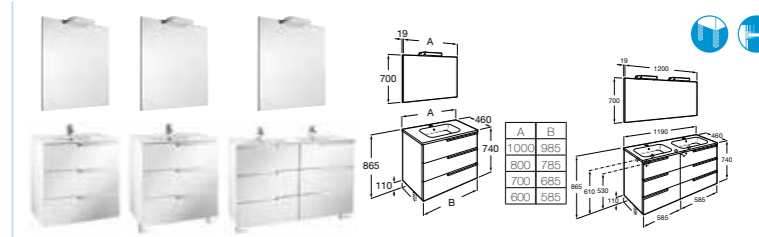

1. Victoria-N Unik Basin and furniture with 3 drawers, mirror and light
   - 855845... 1200mm (double basin) (1200 = 2 x 600 base units with a 1200 basin) **£989.85**
   - 855846... 1000mm **£618.66**
   - 855847... 800mm **£556.80**
   - 855848... 700mm **£532.04**
   - 855849... 600mm **£507.31**
   - 816555001 Optional legs (pair) – 110mm **£27.22**
2. Replace... in the product code with the code for your preferred furniture colour: **153** Gloss Anthracite Grey, **154** Textured Wenge, **155** Textured Oak, **806** Gloss White