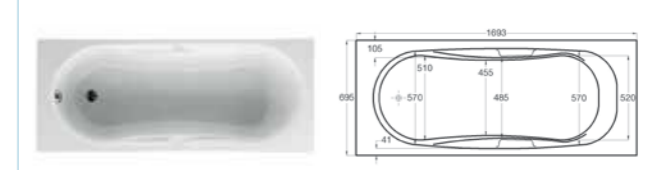

GENOVA

160 litres
024749000 Bath with integral grips 1700 x 700mm – 2 taphole **£206.28**