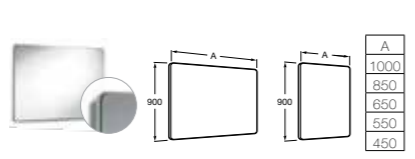

- **812237000** Mirror 1000 x 900mm **£139.70**
- **812236000** Mirror 850 x 900mm **£125.73**
- **812235000** Mirror 650 x 900mm **£110.60**
- **812234000** Mirror 550 x 900mm **£101.87**
- **812233000** Mirror 450 x 900mm **£87.33**