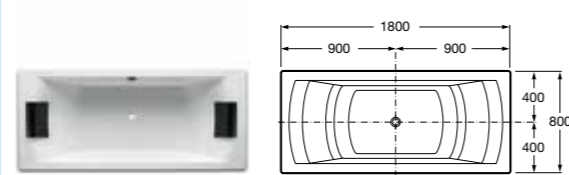

HALL DOUBLE-ENDED

223 litres
248163000 Bath with headrests – 0 taphole **£602.47**