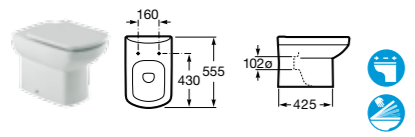

- 347517000 Back-to-wall WC pan **£247.67**
- 801512004 Soft-close seat **£105.77**
- 801511004 Seat **£84.89**