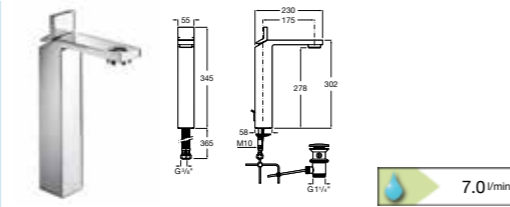

SINGLES OPEN

5A3010C00 Basin mixer with pop-up waste £480.00

5A3410C00 Extended basin mixer with pop-up waste £590.00

EVOL

5A3049C00 Basin mixer with pop-up waste £461.29

5A3449C00 Extended basin mixer with pop-up waste £598.82