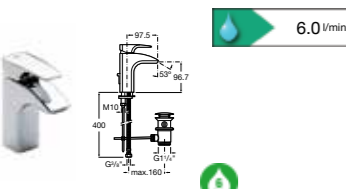

5A7536C00 Extended basin mixer with pop-up waste £349.42

5A3819C00 Basin mixer with joystick control and pop-up waste £289.88

THESIS

5A3050C00 Basin mixer with pop-up waste £274.02

5A3450C00 Extended basin mixer with pop-up waste £389.45