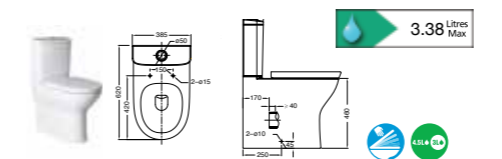

- **3418CP000** ECO Colina comfort height WC pan – moulded back-to-wall **£192.82**
- **3419CC000** ECO Close-coupled cistern – 4.5/3 litres **£96.41**
- **8019CS004** Soft-close seat **£64.27**