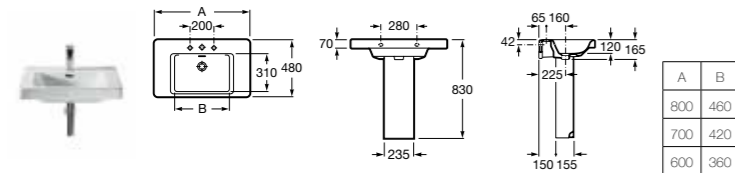

KHROMA

327650000 Basin 800 x 480mm – 1 taphole **£343.79**
 327651000 Basin 700 x 480mm – 1 taphole **£318.80**
 327652000 Basin 600 x 480mm – 1 taphole **£287.52**
 337650000 Pedestal **£150.01**
 337652000 Semi-pedestal **£175.01**