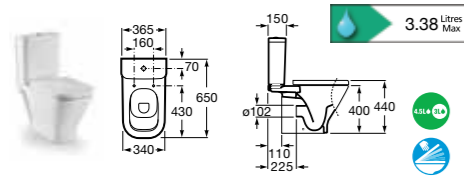

342477000 ECO WC pan – open back **£156.51**
34147C000 ECO Close-coupled cistern – 4.5/3 litres **£164.08**
801472004 Soft-close seat **£93.40**
801470004 Seat **£70.69**
34147C000 will be superseded by 34147C00F during 2015.