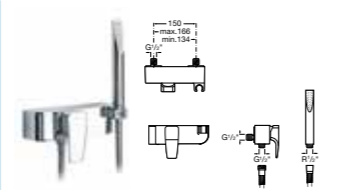

5A2050C00 Wall-mounted shower mixer with kit £319.91