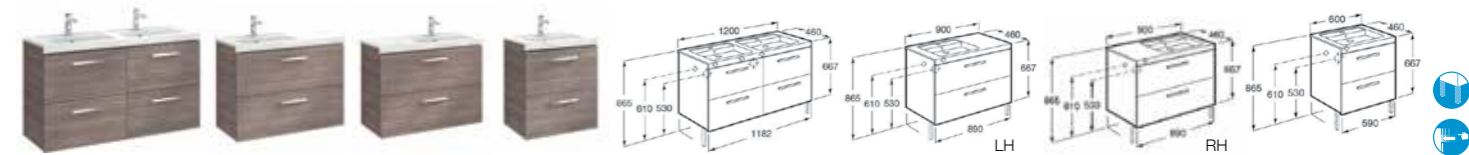

SIZE	2 DRAWERS	TOTAL £
1200	327540000 1200 x 460mm double basin - 1 taphole per bowl £258.75	£1,335.15
	856885... 590 x 460 LH base unit with 2 drawers £538.20	
	856886... 590 x 460 RH base unit with 2 drawers £538.20	
900 LH	327544000 900 x 460 LH basin - 1 taphole £186.30	£848.70
	856883... 890 x 460mm base unit with 2 drawers £662.40	
900 RH	327543000 900 x 460 RH basin - 1 taphole £186.30	£848.70
	856883... 890 x 460mm base unit with 2 drawers £662.40	
600	327546000 600 x 460 basin - 1 taphole £144.90	£693.45
	856881... 590 x 460mm base unit with 2 drawers £548.55	
	816764339 Optional legs (pair) for 2 drawer units £18.63	
	816760001 Optional 400mm towel rail for either side of furniture £93.15	

Replace ... in the product code with the code for your preferred furniture colour: 153 Gloss Anthracite Grey, 321 Textured Ash, 322 Gloss White and Textured Ash, 806 Gloss White

Column unit

856887... 1200 x 350mm column unit with 1 soft-close door £393.30

Replace ... in the product code with the code for your preferred furniture colour: 153 Gloss Anthracite Grey, 321 Textured Ash, 322 Gloss White and Textured Ash, 806 Gloss White