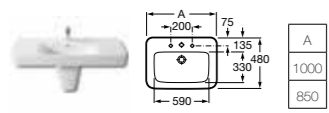

SENSO SQUARE

- 32751M000 Basin 1000 x 480mm – 1 taphole **£289.88**
- 32751N000 Basin 850 x 480mm – 1 taphole **£271.77**
- 337513000 Pedestal **£84.46**
- 337512000 Semi-pedestal **£91.83**

- 32751A000 Basin 650 x 475mm – 1 taphole **£180.93**
- 32751B000 Basin 600 x 475mm – 1 taphole **£126.39**
- 32751C000 Basin 550 x 440mm – 1 taphole **£120.78**
- 337513000 Pedestal **£84.46**
- 337512000 Semi-pedestal **£91.83**