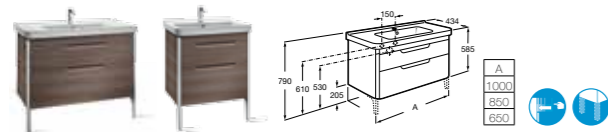

DAMA-N

856610... Unit with 2 drawers for 1000mm basin **£901.73**

856611... Unit with 2 drawers for 850mm basin **£818.67**

856613... Unit with 2 drawers for 650mm basin **£759.35**

816560002 Optional legs (pair) – 205mm **£72.38**

858A55000 Optional organiser box 200 x 100 x 70mm **£17.31**

S28LIS000 Optional EU to UK adaptor for space-saving waste **£3.62**

Replace ... in the product code with the code for your preferred furniture colour:

148 Light Textured Wood (Veta), **149** Khaki, **150** Dark Textured Wood (Mood Teka), **576** Matt White