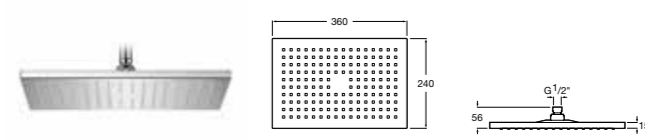

5B3050C00* Rectangular shower head, 360 x 240mm, ABS chrome **£70.83**