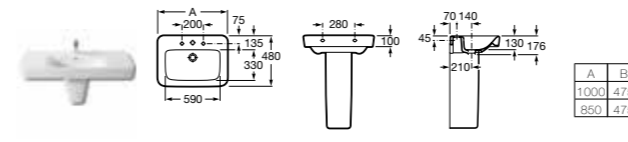

SENSO SQUARE

- 32751M000 Basin 1000 x 480mm – 1 taphole **£289.88**
- 32751N000 Basin 850 x 475mm – 1 taphole **£271.77**
- 337513000 Pedestal **£84.46**
- 337512000 Semi-pedestal **£91.83**

- 32751A000 Basin 650 x 470mm – 1 taphole **£180.93**
- 32751B000 Basin 600 x 470mm – 1 taphole **£126.39**
- 32751C000 Basin 550 x 440mm – 1 taphole **£120.78**
- 337513000 Pedestal **£84.46**
- 337512000 Semi-pedestal **£91.83**