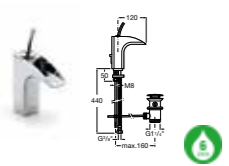

SINGLES OPEN

5A3010C00 Basin mixer with pop-up waste £480.00

5A3410C00 Extended basin mixer with pop-up waste £590.00

EVOL

5A3049C00 Basin mixer with pop-up waste £461.29

5A3449C00 Extended basin mixer with pop-up waste £598.82