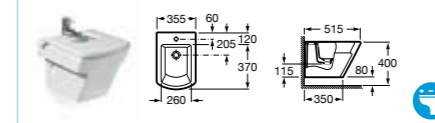

357625000 Wall-hung bidet – 1 taphole **£316.02**

806620004 Bidet cover **£94.80**