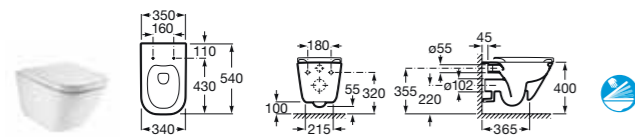

CleanRim The Gap - wall-hung

34647L000 Rimless wall-hung WC pan with fixing kit **£250.00**
801472004 Soft-close seat and cover **£93.40**
801470004 Seat and cover **£70.69**