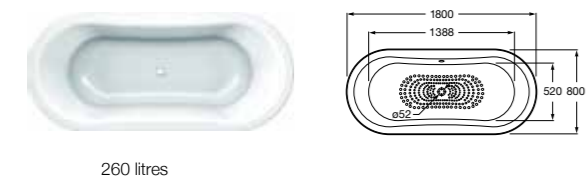

DUO OVAL PLUS

1. **222555000** Bath with anti-slip – 0 taphole **£1,051.94**
   - **222565000** Bath – 0 taphole **£1,028.38**
   - **291021000** Legset **£10.96**
2. Legset must be ordered separately
   Built in installation only