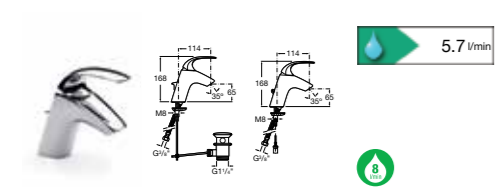

M2-N

5A3068C00 Basin mixer with pop-up waste **£220.70**
5A3168C00 Basin mixer **£202.52**