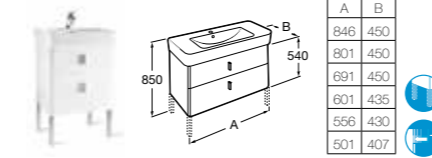

1. **SENSO SQUARE 2.0**
- 856596... Unit with 2 drawers for 1000mm basin **£814.95**
  - 856595... Unit with 2 drawers for 850mm basin **£756.73**
  - 856597... Unit with 2 drawers for 750mm LH basin **£698.52**
  - 856594... Unit with 2 drawers for 750mm RH basin **£698.52**
  - 856593... Unit with 2 drawers for 650mm basin **£640.31**
  - 856592... Unit with 2 drawers for 600mm basin **£582.10**
  - 856591... Unit with 2 drawers for 550mm basin **£523.90**
  - 816405001 Optional legs (pair) **£57.06**
  - S28LIS000 Optional EU to UK adaptor for space-saving waste **£3.62**
3. Replace ... in the product code with the code for your preferred furniture colour: **858** Matt White, **868** Matt Black, **896** Matt Red