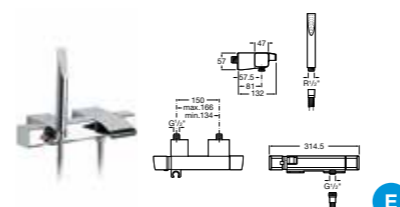

THESIS-T

5A1150C00 Wall-mounted thermostatic bath-shower mixer with kit £454.23