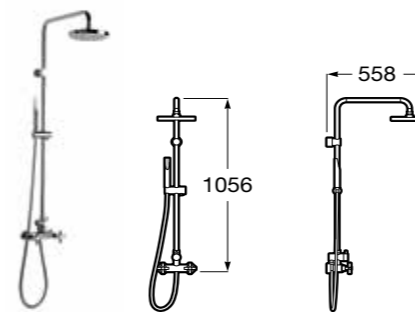

LOFT

5A9743C00 Loft column £983.04