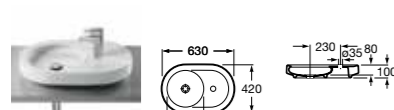

327220000 Basin - 0 taphole (no overflow) **£235.17**

ART

327221000 Basin - 0 taphole (no overflow) **£287.60**

ORBITA

327223000 Basin - 0 taphole (no overflow) **£342.68**

ORBITA

32722G000 Basin - 1 taphole (no overflow) **£342.68**