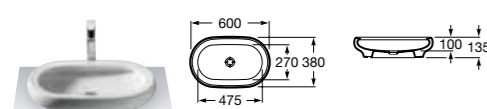

ART

327221000 Basin - 0 taphole (no overflow) **£287.60**