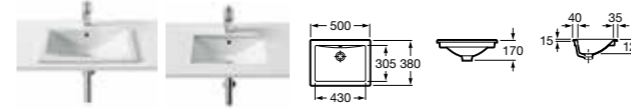

DIVERTA

327114000 Basin - 0 taphole **£188.64**