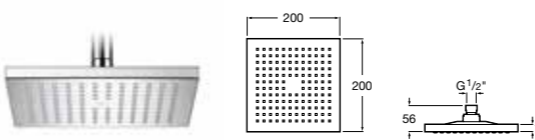

5B2350C00* Square shower head, 200 x 200mm, ABS chrome **£33.33**