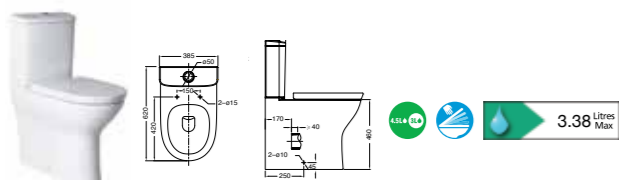

COLINA

3418CP000 **ECO** Colina comfort height WC pan – moulded back-to-wall **£192.82**
3419CC000 **ECO** Close-coupled cistern – 4.5/3 litres **£96.41**
8019CS004 Soft-close seat **£64.27**

As our first 'comfort height' WC, the Colina pan is designed to sit slightly higher (460mm from the floor to the top of the seat) than a standard pan making it a more comfortable solution for taller people as well as those with back or joint problems. The universal design and style complements all ranges.