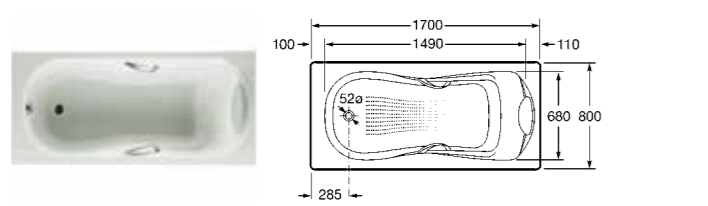

HAITI

- 190 litres
- **232753001** Bath with grips and anti-slip – 2 taphole **£667.89**
- **291051000** Optional headrest (white) **£86.29**