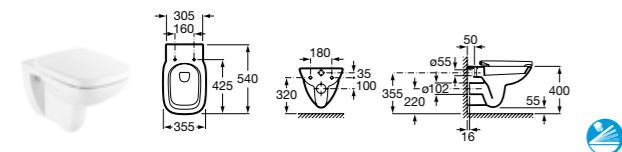

- **346997000** Wall-hung box-rim WC pan **£209.00**
- **801992004** Lacquered soft-close seat and cover (top fixing) **£87.23**
- **801990004** Lacquered seat and cover **£50.12**