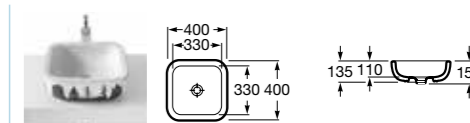

- 32765L00U London basin – 0 taphole £300.03