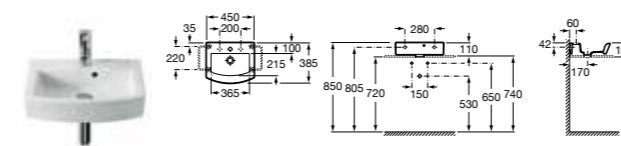

- 327624000 Basin – 1 taphole **£120.42**