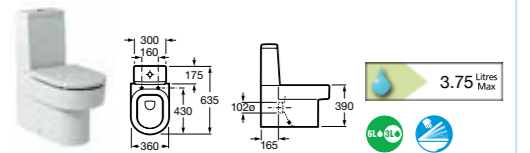

327562LHO Basin 560 x 450mm – 1 LH taphole **£278.28**

327562RHO Basin 560 x 450mm – 1 RH taphole **£278.28**

337560000 Pedestal **£160.22**

337562000 Semi-pedestal **£169.75**

327565000 In countertop basin – 0 taphole **£227.94**