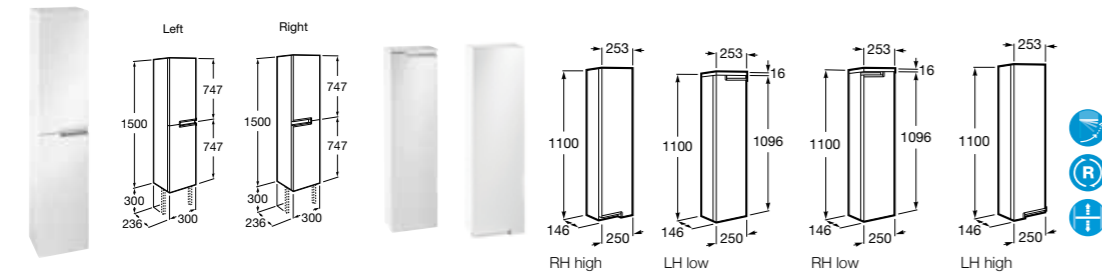

Victoria-N column unit

- 856660... 2 soft-close doors £247.47
- 816413001 Optional legs (pair) – 300mm £23.06

- 856661... 1 soft-close door – RH for high installation/LH for low installation £185.60
- 856662... 1 soft-close door – RH for low installation/LH for high installation £185.60

Replace... in the product code with the code for your preferred furniture colour **153** Gloss Anthracite Grey, **154** Textured Wenge, **155** Textured Oak, **806** Gloss White

Victoria-N mirror

- 856663... 1200 x 700mm £185.60
- 856664... 1000 x 700mm £86.62
- 856665... 800 x 700mm £74.24
- 856666... 700 x 700mm £68.06
- 856667... 600 x 700mm £61.86

Replace... in the product code with the code for your preferred furniture colour **153** Gloss Anthracite Grey, **154** Textured Wenge, **155** Textured Oak, **806** Gloss White

Victoria-N mirror light

- 813050001 250mm (double) £61.86
- 813051001 90mm (single) £37.12

FURNITURE FINISHES

WALL-HUNG AND BACK-TO WALL WC OPTIONS

- 890820E00 Pro 820 £241.42
- 890CF0000 Corner fixing kit £99.02
- 890820FP0 Operating panel – polished chrome £52.86

- 890090000 Pro wall-hung WC bracket with cistern (1090mm high) £219.09

- 890090100 Basic WC bracket with concealed cistern £174.64

- 890080000 Duplo-N short projection low flush (80mm depth)* £269.10

*80mm cistern depth, minimum 90mm depth required for installation.

BACK-TO-WALL WC OPTIONS

- 890090200 Basic concealed cistern without bracket £115.31
- 8900C0000 Concealed cistern without bracket (820mm high) £115.31
- 890820FP0 Operating panel – polished chrome £52.86

Coming soon
A dedicated Installation Systems Brochure featuring our new range of concealed cisterns.