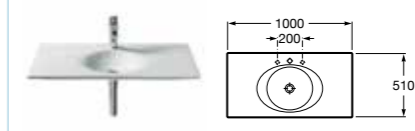

327897000 Basin – 1 tap hole **£330.14**