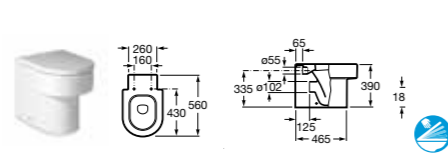

347567000 Back-to-wall WC pan **£421.32**

801562004 Soft-close seat **£130.79**