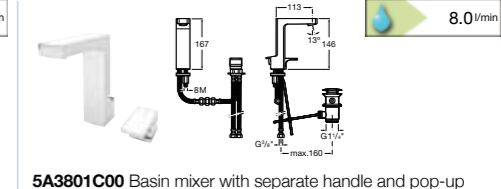

5A3801C00 Basin mixer with separate handle and pop-up waste £378.38

5A4701C00 Wall-mounted basin mixer £360.91

5A6001C00 Bidet mixer with pop-up waste £240.99

5A6301C00 Bidet mixer with side handle and pop-up waste £337.62