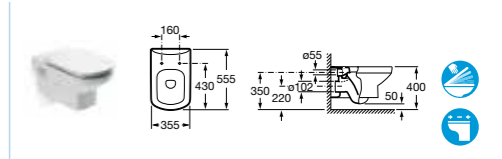

- **346517000** Wall-hung WC pan **£404.91**
- **801512004** Soft-close seat **£105.77**
- **801511004** Seat **£84.89**