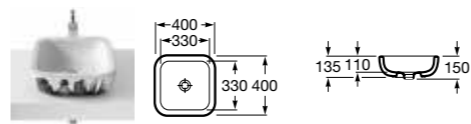

URBAN

- 32765S00U Barcelona basin – 0 taphole £300.03