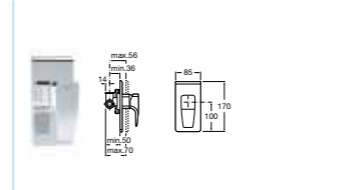

5A2250C00 Built-in bath or shower mixer £173.87