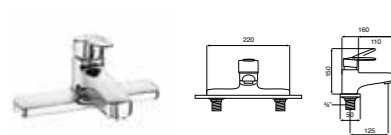

5A1925C00 Deck-mounted bath filler **£168.77**