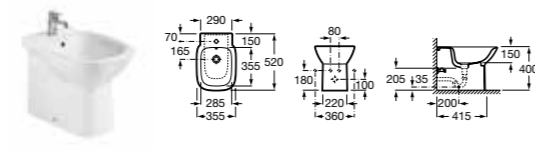

- **355997000** Back-to-wall bidet **£156.00**