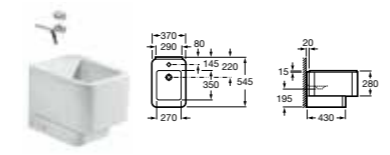

357574000 Bidet – 0 taphole **£342.73**

357577000 Bidet – 1 taphole **£342.73**