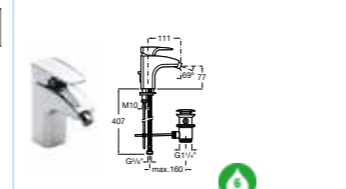

5A6050C00 Bidet mixer with pop-up waste £269.83

5A6150C00 Bidet mixer £235.07