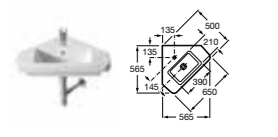

- **32778C000** Corner basin – 1 taphole **£168.81**