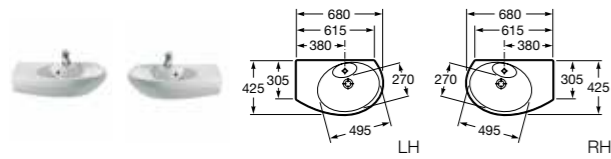

- 327518000 Corner basin LH – 1 taphole **£204.55**
- 327519000 Corner basin RH – 1 taphole **£204.55**