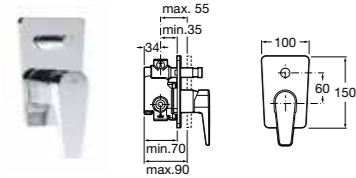

5A0631C00 Built-in bath-shower mixer **£208.62**