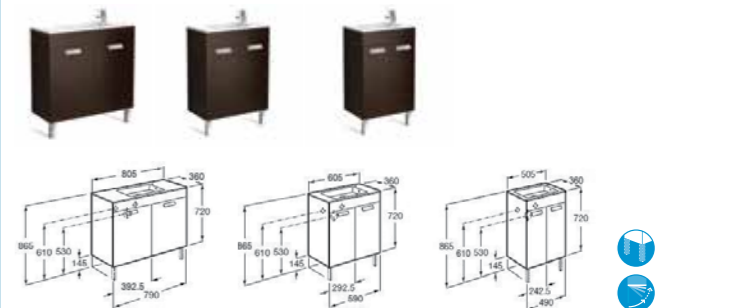

Debba Compact - 2 soft-close doors
855903... Basin and furniture 805mm **£385.64**
855901... Basin and furniture 605mm **£342.79**
855900... Basin and furniture 505mm **£321.37**
816757339 Optional legs (pair) **£17.14**
S28LIS000 Optional EU to UK adaptor for space-saving waste **£3.62**

Debba Compact - column unit
856838... Column unit **£192.82**

Replace ... in the product code with the code for your preferred furniture colour: **153** Gloss Anthracite Grey, **154** Textured Wenge, **806** Gloss White

Textured wood finish | Gloss finishes

154 Wenge | **153** Anthracite Grey | **806** White