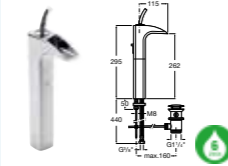

SINGLES OPEN

5A3010C00 Basin mixer with pop-up waste £480.00

5A3410C00 Extended basin mixer with pop-up waste £590.00

EVOL

5A3049C00 Basin mixer with pop-up waste £461.29

5A3449C00 Extended basin mixer with pop-up waste £598.82