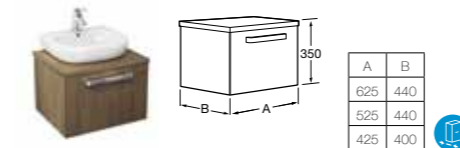

MERIDIAN-N

856009M.. Unit with drawer for 650 or 600mm basins **£345.92**
856206M.. Countertop **£92.24**
856201M15 Countertop for use with 650mm basin (Black) **£196.02**
856202M15 Countertop for use with 600mm basin (Black) **£196.02**

856011M.. Unit with drawer for 550 or 500mm basins **£334.39**
856207M.. Countertop **£80.72**
856203M15 Countertop for use with 550mm basin (Black) **£204.98**
856204M15 Countertop for use with 500mm basin (Black) **£204.98**

856013M.. Unit with drawer for 450mm basin **£322.86**
856208M.. Countertop **£69.18**
856205M15 Countertop for use with 450mm basin (Black) **£172.96**

Countertops that specify a particular basin are made from a solid surface and are pre-cut to suit the basin. Replace .. in the product code with the code for your preferred furniture colour: **01** Gloss White, **06** Oak