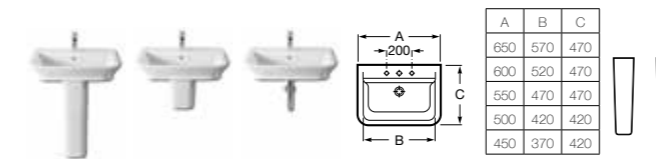

THE GAP

- 327473000 Basin 650 x 470mm – 1 taphole **£145.16**
- 327474000 Basin 600 x 470mm – 1 taphole **£114.74**
- 327475000 Basin 550 x 470mm – 1 taphole **£94.66**
- 32747J000 Basin 550 x 470mm – 0 taphole **£94.66**
- 327476000 Basin 500 x 420mm – 1 taphole **£92.15**
- 327477000 Cloakroom basin 450 x 420mm – 1 taphole **£80.78**
- 32747K000 Cloakroom basin 450 x 420mm – 0 taphole **£80.78**
- 337470000 Pedestal **£59.33**
- 337471000 Semi-pedestal **£74.47**