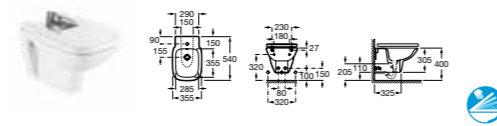

DEBBA

- **32599300U** Basin 650 x 480mm – 1 taphole **£86.66**
- **32599400U** Basin 600 x 480mm – 1 taphole **£82.88**
- **32599500U** Basin 550 x 440mm – 1 taphole **£75.35**
- **325995001** Basin 550 x 440mm – 2 taphole **£75.35**
- **32599600U** Basin 500 x 420mm – 1 taphole **£75.35**
- **33599000U** Pedestal **£49.37**
- **33799100U** Semi-pedestal **£72.00**

- **32599700U** Cloakroom basin 450 x 370mm – 1 taphole **£72.03**
- **325997001** Cloakroom basin 450 x 370mm – 2 taphole **£72.03**
- **33599000U** Pedestal **£49.37**
- **33799200U** Semi-pedestal **£88.72**
- **32599800U** Cloakroom basin 400 x 320mm – 1 taphole **£72.03**
- **32599900U** Cloakroom basin 350 x 300mm – 1 taphole **£66.00**

1. **32799S000** Semi-recessed basin 520 x 400 - 1 taphole **£170.00**
2. Please note the basin template is printed on the product box.

- **3418CP000** **ECO** Colina comfort height WC pan – moulded back-to-wall **£192.82**
- **3419CC000** **ECO** Close-coupled cistern – 4.5/3 litres **£96.41**
- **8019CS004** Soft-close seat **£64.27**

- **34299700U** **ECO** WC pan – open back **£97.12**
- **34199C00U** **ECO** Close-coupled cistern – 4.5/3 litres **£154.46**
- **801992004** Soft-close seat **£87.23**
- **801990004** Seat **£50.12**

- **347996000** Back-to-wall box-rim WC pan with floor fixing kit **£195.00**
- **801992004** Lacquered soft-close seat and cover (top fixing) **£87.23**
- **801990004** Lacquered seat and cover **£50.12**

- **346997000** Wall-hung box-rim WC pan **£209.00**
- **801992004** Lacquered soft-close seat and cover (top fixing) **£87.23**
- **801990004** Lacquered seat and cover **£50.12**

- **355997000** Back-to-wall bidet **£156.00**

- **355994000** Floorstanding bidet **£146.00**
- **8069D2004** Soft-close bidet cover **£75.00**

- **355995000** Wall-hung bidet **£196.00**
- **8069D2004** Soft-close bidet cover **£75.00**

DEBBA COMPACT FURNITURE