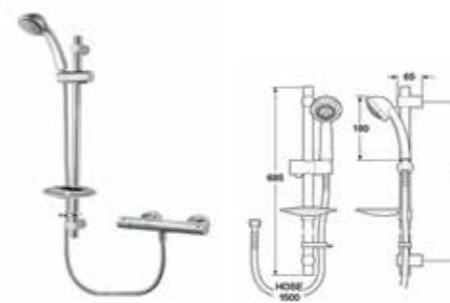

LOFT

5A9743C00 Loft column £983.04

VICTORIA (V2)-T

5A9718C00 Wall-mounted thermostatic shower column with kit 406.64

DANUBE-T

D50010004 Danube-T thermostatic shower kit £215.59

BATHS

Baths are designed to relax the body and mind. Their shapes and features allow you to leave your worries behind and enter an oasis of peace and well-being. Choose from a range of designs and sizes manufactured in acrylic, cast iron or steel all of which are extremely functional.