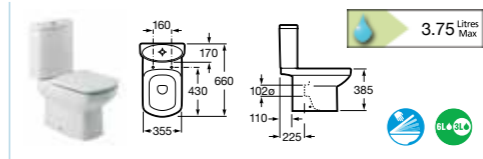

- **342514000** WC pan – open back **£200.78**
- **341518000** Close-coupled cistern – 6/3 litres **£200.78**
- **801512004** Soft-close seat **£105.77**
- **801511004** Seat **£84.89**