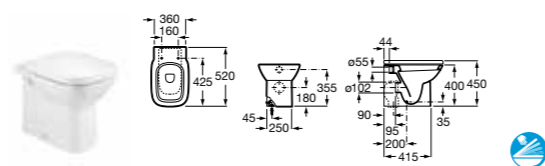

- **347996000** Back-to-wall box-rim WC pan with floor fixing kit **£195.00**
- **801992004** Lacquered soft-close seat and cover (top fixing) **£87.23**
- **801990004** Lacquered seat and cover **£50.12**