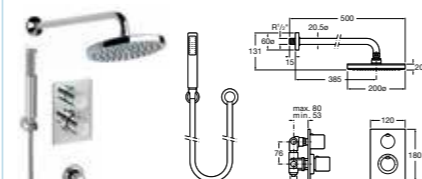

5A2762C00 Built-in thermostatic bath-shower mixer (handset and bath spout) **£545.13**

5A2962C00 Built-in thermostatic shower mixer (overhead rose and handset) **£824.35**

MONOJET-N

5A3039C00 Basin mixer with pop-up waste **£158.22**
5A3139C00 Basin mixer **£112.55**