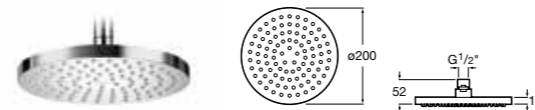

M3-E

5A5302C00 Electronic basin mixer with pop-up waste – battery powered **£499.51**
5A5502C00 Electronic basin mixer with pop-up waste – mains powered **£545.79**

LUXURY HEADS

RAINSENSE

5B2150C00* Circular shower head, 200mm ϕ , ABS chrome **£33.33**