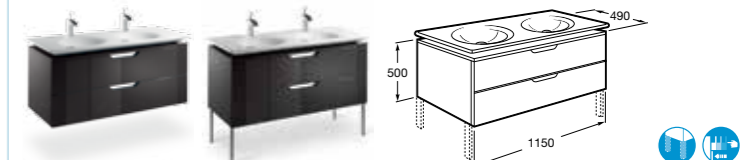

856453... Unit for 1200mm basin **£1,389.01**

816406001 Optional legs (pair) **£57.06**

S28LIS000 Optional EU to UK adaptor for space-saving waste **£3.62**

Replace ... in the product code with the code for your preferred furniture colour:

764 Gloss White, **770** Gloss Anthracite Grey, **771** Gloss Taupe

856454... Column unit **£862.40**

858A55000 Organiser box **£17.35**