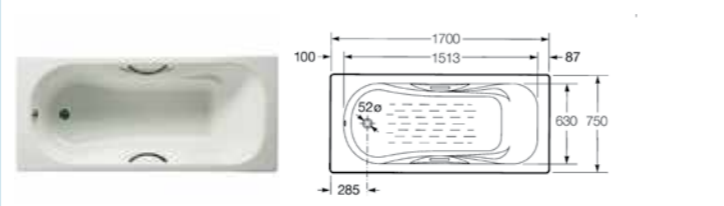

MALI

- 185 litres
- **232070000** Bath – 2 taphole **£584.42**
- **526803010** Grips **£86.29**
- **291053000** Optional headrest (white) **£96.72**