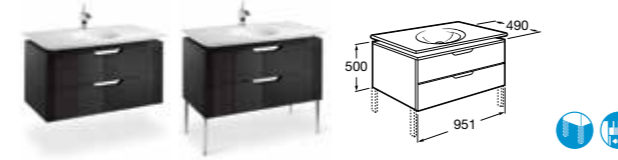

856452... Unit for 1000mm basin **£1,207.84**

816406001 Optional legs (pair) **£57.06**

S28LIS000 Optional EU to UK adaptor for space-saving waste **£3.62**

Replace ... in the product code with the code for your preferred furniture colour:

764 Gloss White, **770** Gloss Anthracite Grey, **771** Gloss Taupe