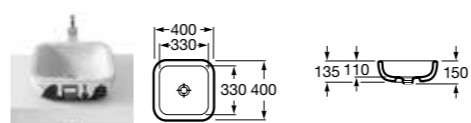

- 32765H00U Shanghai basin – 0 taphole £300.03