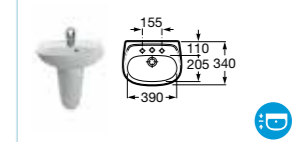

- **325314005** Cloakroom basin 450 x 340mm - 1 taphole **£62.64**
- **325315000** Cloakroom basin 450 x 340mm - 2 taphole **£62.64**
- **335323005** Semi-pedestal **£65.39**