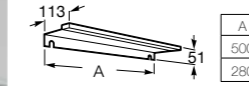

Refer to page 161 for more in the Mini range

Textured wood finishes

Gloss finish

SMARTLIGHT

Smartlight regulates both the colour and the intensity of the light.
 The light can be changed to one of three modes: makeup, shaving or environment.