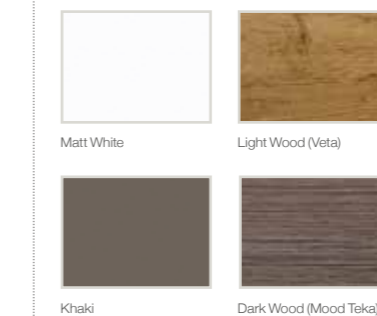

FURNITURE FINISHES

Dama-N furniture (id 140-141).

Dama-N furniture is available in versions of two drawers and one door. All of them with soft-close system.