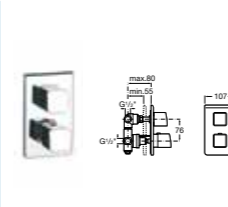

5A2850C00 Built-in thermostatic bath-shower mixer £577.87