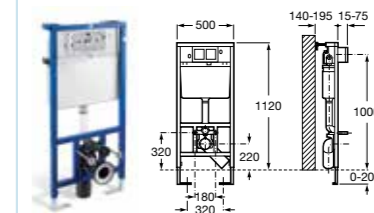

- 813050001 250mm (double) £61.86
- 813051001 90mm (single) £37.12

FURNITURE FINISHES

WALL-HUNG AND BACK-TO WALL WC OPTIONS

- 890820E00 Pro 820 £241.42
- 890CF0000 Corner fixing kit £99.02
- 890820FP0 Operating panel – polished chrome £52.86