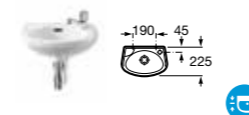

- **325316005** Cloakroom basin 350 x 225mm - 1 RH taphole **£59.61**
  This basin is not compatible with the L20 basin mixers, due to the position of the taphole.