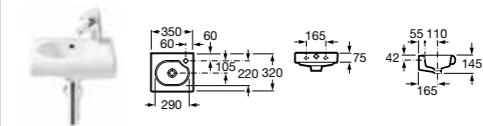

327245000 Cloakroom basin – 1 taphole **£111.06**
 337240000 Pedestal **£99.35**
 337241000 Semi-pedestal **£96.42**

MERIDIAN-N COMPACT

32724X000 Basin 600 x 320mm – 1 LH taphole **£218.77**
 32724T000 Basin 600 x 320mm – 1 RH taphole **£218.77**
 32724Z000 Basin 550 x 320mm – 1 LH taphole **£181.27**
 32724Y000 Basin 550 x 320mm – 1 RH taphole **£181.27**
 337242000 Semi-pedestal **£96.42**
 816291001 Towel rail (can be fitted on either side of basin) **£72.50**