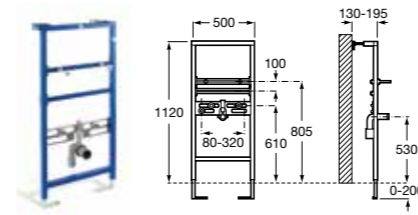

BASIN OPTION WALL-HUNG AND BACK-TO-WALL BIDET OPTIONS

- 890093000 Pro basin support bracket £201.80