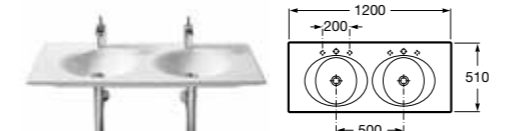

327896000 Double basin – 1 tap hole per bowl **£408.74**