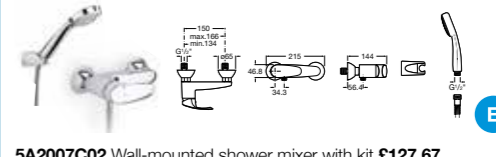

5A2007C02 Wall-mounted shower mixer with kit **£127.67**