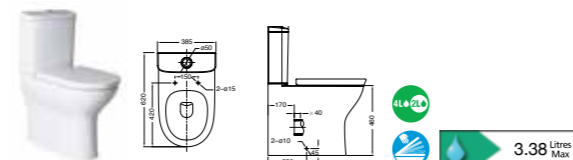

- **3418CP000** **ECO** Colina comfort height WC pan – moulded back-to-wall **£192.82**
- **3419CC000** **ECO** Close-coupled cistern – 4.5/3 litres **£96.41**
- **8019CS004** Soft-close seat **£64.27**