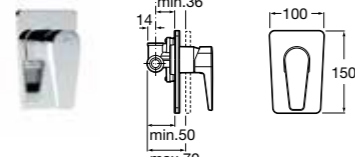

5A2231C00 Built-in bath or shower mixer **£140.47**