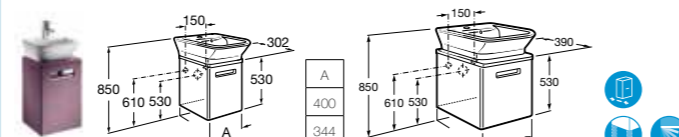

856522... Unit with door for 450mm basin **£355.11**
856521... Unit with door for 400mm basin **£342.42**
856520... Unit with door for 350mm basin **£329.74**

S28LIS000 Optional EU to UK adaptor for space-saving waste **£3.62**
Replace ... in the product code with the code for your preferred furniture colour:
576 Matt White, **577** Matt Grape