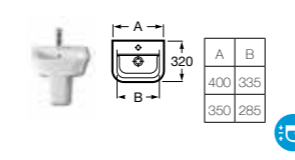

- 327478000 Cloakroom basin 400 x 320mm – 1 taphole **£65.63**
- 327479000 Cloakroom basin 350 x 320mm – 1 taphole **£65.63**
- 337472000 Semi-pedestal **£53.00**