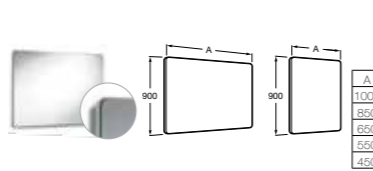

812237000 Mirror 1000 x 900mm **£139.70**

812236000 Mirror 850 x 900mm **£125.73**

812235000 Mirror 650 x 900mm **£110.60**

812234000 Mirror 550 x 900mm **£101.87**

812233000 Mirror 450 x 900mm **£87.33**