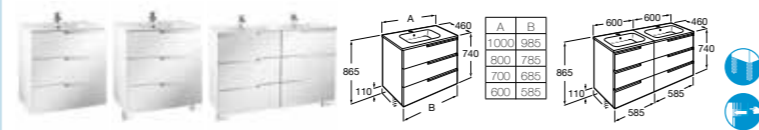

Victoria-N Unik basin and furniture with 3 drawers

- 855835... 1200mm (double basin) £927.99
- 855836... 1000mm £556.80
- 855837... 800mm £494.93
- 855838... 700mm £470.18
- 855839... 600mm £445.44
- 816555001 Optional legs (pair) – 110mm £27.22