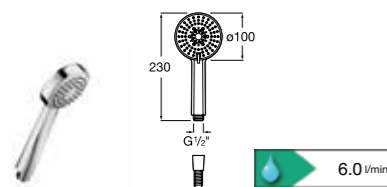

HANDSETS

STELLA

5B9B03C00 1 function: Rain **£23.57**