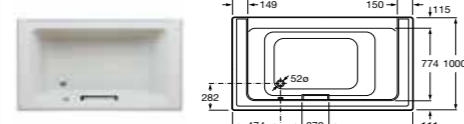

247552001 Acrylic bath with grip – 0 taphole **£1,143.85**

291066000 Optional headrest **£106.28**