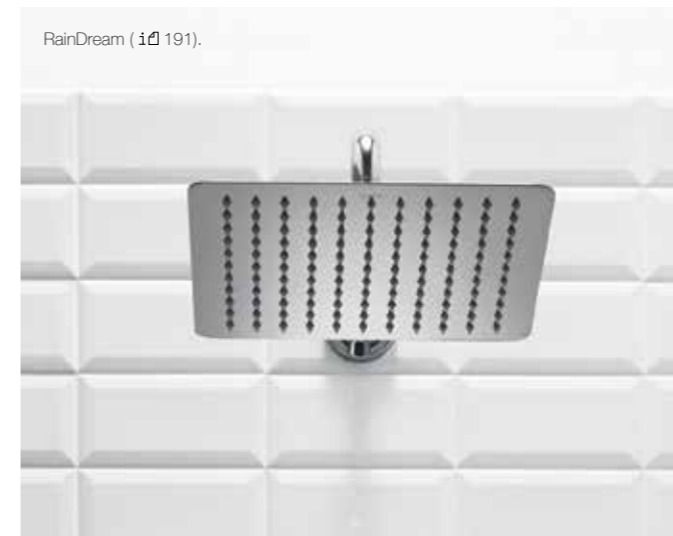

SHOWER HEADS