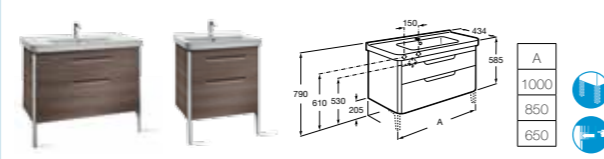

- 357246000** Wall-hung bidet – 1 taphole **£381.28**
- A bidet cover is not available for the compact wall-hung bidet.

DAMA-N

- 327780000** Basin 1000 x 460mm – 1 taphole **£240.99**
- 327781000** Basin 850 x 460mm – 1 taphole **£210.87**
- 327782000** Basin 700 x 460mm – 1 taphole **£192.79**
- 327783000** Basin 650 x 460mm – 1 taphole **£168.82**
- 327784000** Basin 600 x 460mm – 1 taphole **£151.34**
- 327786000** Basin 550 x 460mm – 1 taphole **£139.70**
- 337780000** Pedestal **£87.32**
- 337781000** Semi-pedestal **£104.77**