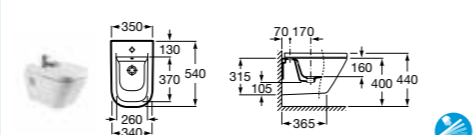

357475000 Wall-hung bidet – 1 taphole **£233.51**
806472004 Soft-close bidet cover **£96.63**
806470004 Bidet cover **£74.89**