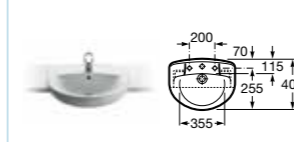

- **32739E000** Semi-recessed basin - 1 taphole **£153.73**
- **32739F000** Semi-recessed basin - 2 taphole **£153.73**
  Please note the basin template is printed on the product box.