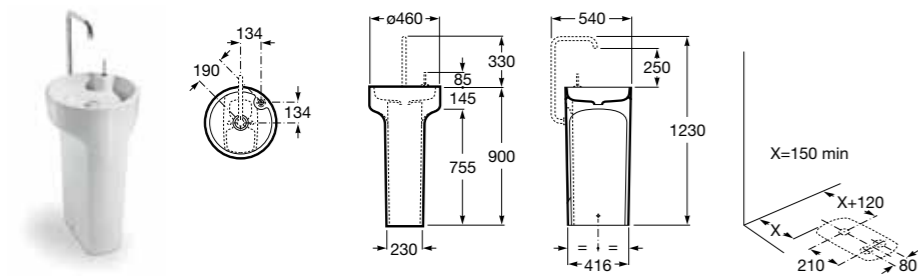

AMBERES

893030001 Freestanding basin solution including tap **£1,614.29**