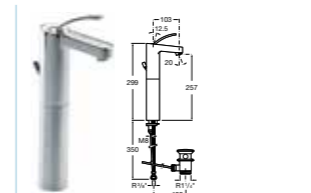

5A3446C00 Extended basin mixer with pop-up waste **£276.55**