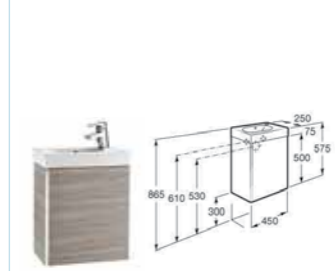

Basin and Furniture

855873... Basin and furniture **£224.96**