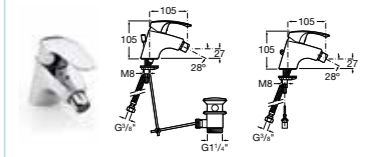

5A6007C00 Bidet mixer with pop-up waste **£176.84**
5A6107C00 Bidet mixer **£147.58**