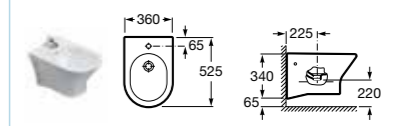

357645000 Wall-hung bidet – 1 taphole **£215.03**
A bidet cover is not available for the Nexo wall-hung bidet.