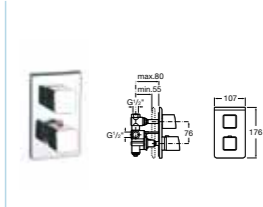

5A2950C00 Built-in thermostatic bath or shower mixer £456.92