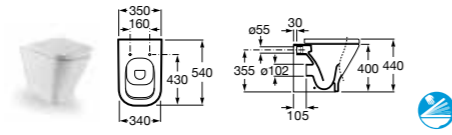

347477000 Back-to-wall WC pan **£212.05**
801472004 Soft-close seat **£93.40**
801470004 Seat **£70.69**