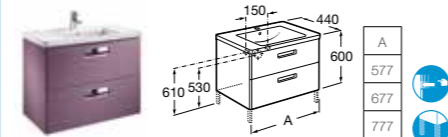

855712... Basin and furniture 800mm **£658.27**
855711... Basin and furniture 700mm **£609.96**
855710... Basin and furniture 600mm **£573.71**
855T12... Basin, furniture and Targa basin mixer 800mm **£759.73**
855T11... Basin, furniture and Targa basin mixer 700mm **£711.41**
855T10... Basin, furniture and Targa basin mixer 600mm **£663.11**

816405001 Optional legs (pair) **£57.06**
S28LIS000 Optional EU to UK adaptor for space-saving waste **£3.62**
Replace ... in the product code with the code for your preferred furniture colour:
576 Matt White, **577** Matt Grape