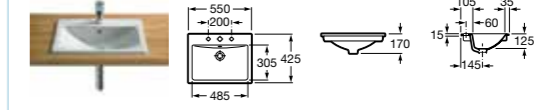

DIVERTA

327116000 Basin - 1 taphole **£188.95**