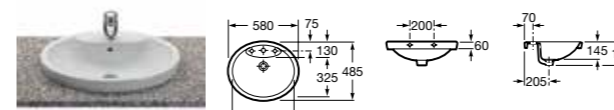

SENSO

327515000 Basin - 1 taphole **£190.64**