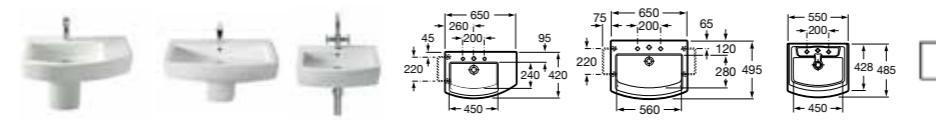

801490004 Seat **£118.27**

357490000 Bidet – 1 taphole **£385.43**

806490004 Bidet cover **£100.18**

247552001 Acrylic bath with grip – 0 taphole **£1,143.85**

291066000 Optional headrest **£106.28**

HALL

327620000 Asymmetrical basin 650 x 420mm – 1 taphole **£290.84**