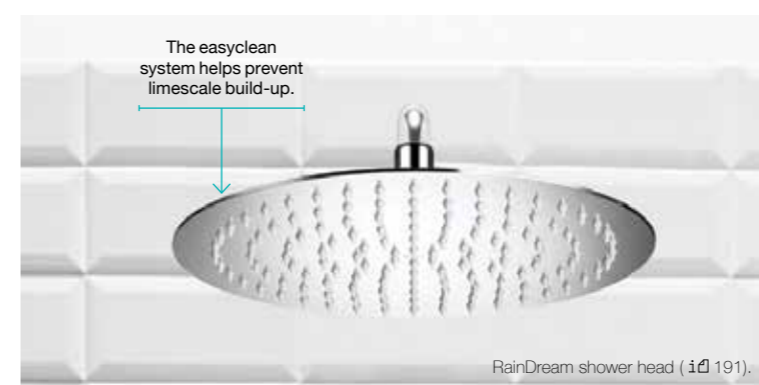

The Stella handset includes three functions: rain, pulse and aquair.

T-1000 brassware (111 190).

RAINSENSE

Luxurious showering experience

Our RainSense shower heads provide a luxurious showering experience. With a range of sizes and installation options, RainSense can be adapted for any bathroom space.

Valves must be ordered separately, please see pages 182-190.

RAINDREAM

Contemporary solution for the modern bathroom

RainDream provides five on trend options for any bathroom style. With a slim polished stainless steel design of just 5mm thick and containing an easyclean system, RainDream is both modern and functional.