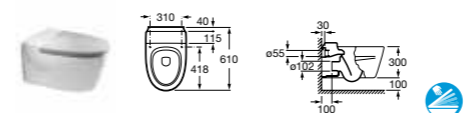

346657000 Wall-hung WC pan **£562.55**

801652... Cushioned soft-close seat (colours) **£225.02**

801652004 Lacquered soft-close seat (white) **£187.51**

Replace ... in the product code with the code for your preferred colour:

F2T Street Grey, **F3T** Passion Red