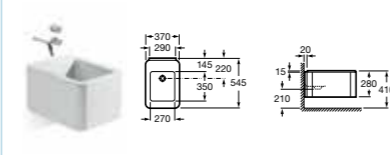

357575000 Wall-hung bidet – 0 taphole **£597.40**