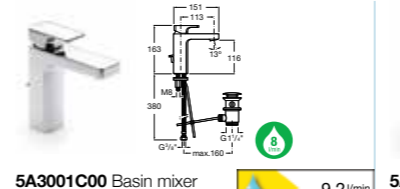

5A3401C00 Extended basin mixer with pop-up waste £325.97

L90

5A3001C00 Basin mixer with pop-up waste £244.49

5A3201C00 Basin mixer £233.00