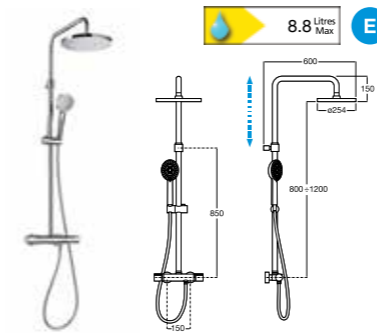

EVOLUTION

2H0416000 Evolution £910.21

ESSENTIAL 2.0

2H0423000 Essential 2.0 £800.45

THERMOSTATIC

EVEN-T

5A9780C00 Even-T thermostatic shower column with round head £635.00

5A2080C00 Even-T thermostatic shower column with rectangular head £670.00