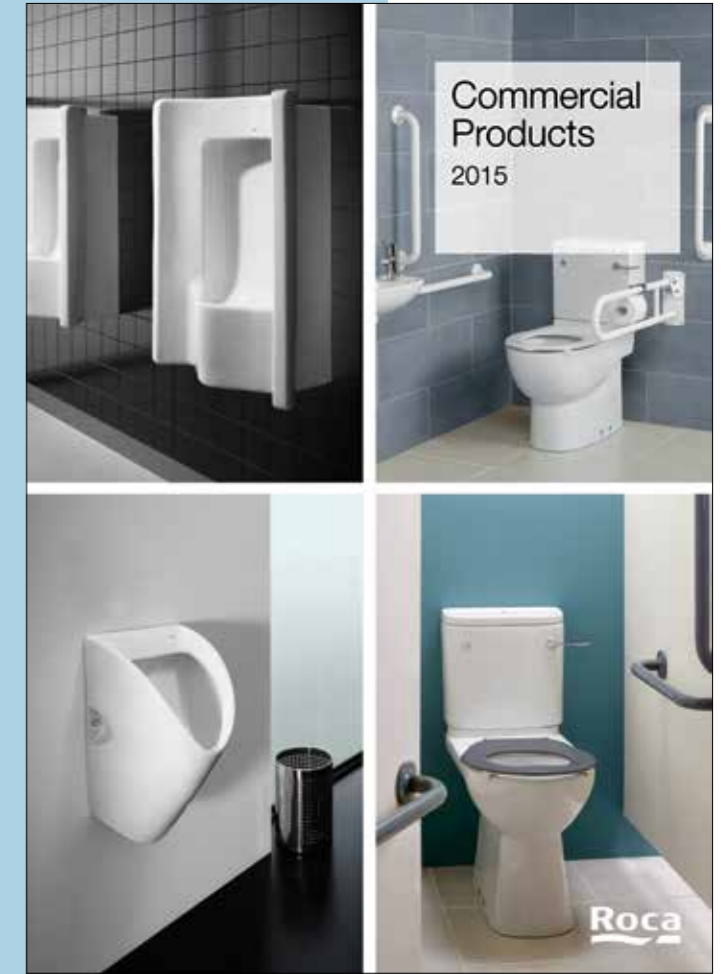

RECTANGULAR

MALTA WALK-IN

- 373524000 Malta walk-in tray with Wengé platform **£392.44**
- 373521000 Malta walk-in tray without platform **£363.37**
- 506404400 90ø waste **£71.27**

HAPPENING

MALTA SUPERSLIM

EASY

- 373565000 1000 x 800mm **£361.78**
- 291068000 Optional teak wood platform **£375.71**
- 506404400 90ø waste **£71.27**

- 373516000 1200 x 800mm **£290.84**
- 373505000 1200 x 750mm **£279.82**
- 373517000 1000 x 800mm **£260.96**
- 373506000 1000 x 750mm **£242.11**
- 506404400 90ø waste **£71.27**

- 374791000 900 x 750mm **£199.54**
- 506402800 65ø waste **£65.42**

SQUARE

EASY

- 374790000 900 x 900mm **£200.52**
- 374793000 800 x 800mm **£181.78**
- 374796000 700 x 700mm **£166.29**
- 506402800 65ø waste **£65.42**

QUADRANT

EASY ANGULAR

MALTA ANGULAR

- 374792000 900 x 900mm **£205.32**
- 374794000 800 x 800mm **£173.52**
- 506402800 65ø waste **£65.42**

- 373511000 1000 x 1000mm **£300.52**
- 373507000 900 x 900mm **£287.66**
- 506404400 90ø waste **£71.27**

*Vitreous china shower trays must be fitted with a 90mm waste (506404400 – £71.27) unless otherwise specified.

Accessible Product SOLUTIONS

We have recently launched new accessible products. Included in the range is a comfort height WC which is taller than an average WC, meaning it is easier for taller people, as well as those with back or joint problems, or those who require extra assistance.

Included in the new brochure are also details of our new Doc M packs, offering solutions for disabled washroom solutions.

Email marketing@uk.roca.net to request a copy of our new commercial brochure today.

Furniture Sample BROCHURE

Request a copy of our furniture sample booklet to see all the furniture finishes available from Roca.*

Email marketing@uk.roca.net to request a copy today.