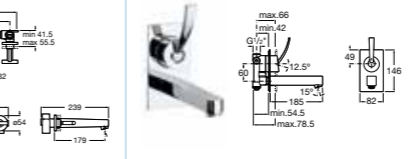

5A4646C00 Wall-mounted basin mixer (180mm spout) **£345.49**

5A4746C00 Wall-mounted basin mixer on chrome plate **£279.22**