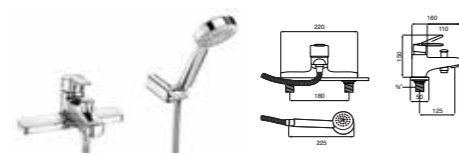

5A1825C00 Deck-mounted bath-shower mixer with kit **£181.27**