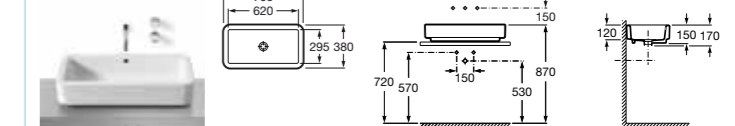

URBI 7

- 327227000 Urbi 7 basin – 0 taphole £286.25

URBI 8

- 32722A000 Urbi 8 basin – 0 taphole (no overflow) £307.76

SOFIA

- 327220000 Basin – 0 taphole £252.44

ELEMENT

- 327576000 Basin – 1 taphole £315.55