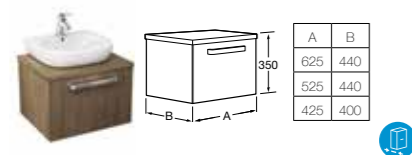

- **856009M..** Unit with drawer for 650 or 600mm basins **£345.92**
- **856206M..** Countertop **£92.24**
- **856201M15** Countertop for use with 650mm basin (Black) **£196.02**
- **856202M15** Countertop for use with 600mm basin (Black) **£196.02**
- **856011M..** Unit with drawer for 550 or 500mm basins **£334.39**
- **856207M..** Countertop **£80.72**
- **856203M15** Countertop for use with 550mm basin (Black) **£204.98**
- **856204M15** Countertop for use with 500mm basin (Black) **£204.98**

- **856013M..** Unit with drawer for 450mm basin **£322.86**
- **856208M..** Countertop **£69.18**
- **856205M15** Countertop for use with 450mm basin (Black) **£172.96**

Countertops that specify a particular basin are made from a solid surface and are pre-cut to suit the basin. Replace .. in the product code with the code for your preferred furniture colour: **01** Gloss White, **06** Oak

Furniture finishes

Wood finish

Gloss finish

06 Oak

01 White