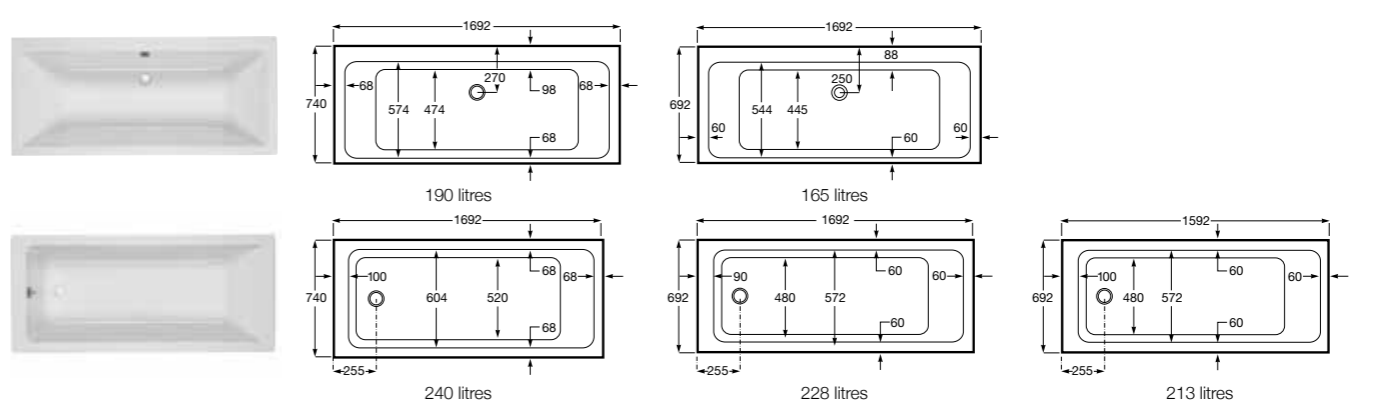

THE GAP

024719000 Double-ended bath 1700 x 750mm – 0 taphole **£315.10**
024722000 Double-ended bath 1700 x 700mm – 0 taphole **£233.16**
024718000 Bath 1700 x 750mm – 0 taphole **£315.10**
024717000 Bath 1700 x 700mm – 0 taphole **£233.16**
024716000 Bath 1600 x 700mm – 0 taphole **£233.16**