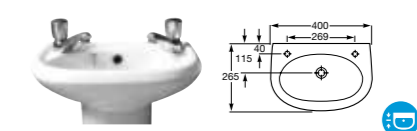

REYNA

- **475130000** Cloakroom basin 400 x 265mm – 1 RH taphole **£59.45**
- **475131000** Cloakroom basin 400 x 265mm – 2 taphole **£59.45**
- **331300004** Pedestal **£42.93**

Basins with RH taphole are not compatible with the L20 basin mixers.