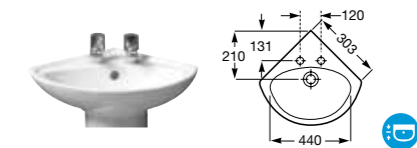

MADRID

- **475110000** Corner basin 303 x 303mm – 1 taphole **£88.34**
- **475111000** Corner basin 303 x 303mm – 2 taphole **£93.43**
- **331300004** Pedestal **£42.93**