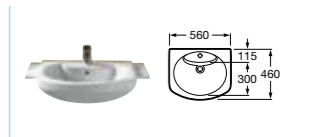

1. **327516000** Semi-recessed basin – 1 taphole **£176.87**
2. Please note the basin template is printed on the product box.