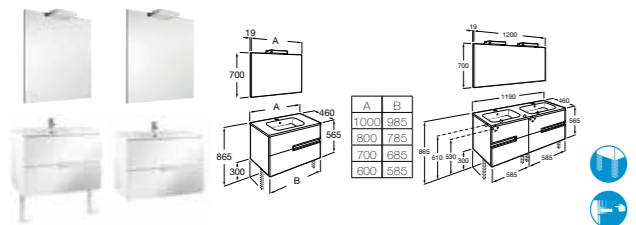

Victoria-N Unik basin and furniture with 2 drawers, mirror and light

- 855840... 1200mm (double basin) - 2 lights £915.61
- 855841... 1000mm £556.80
- 855842... 800mm £494.93
- 855843... 700mm £470.18
- 855844... 600mm £445.44
- 816413001 Optional legs (pair) – 300mm £23.06

Replace... in the product code with the code for your preferred furniture colour **153** Gloss Anthracite Grey, **154** Textured Wenge, **155** Textured Oak, **806** Gloss White