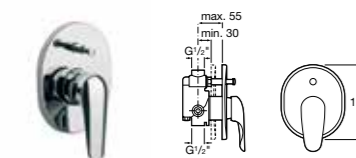

5A0639C00 Built-in bath-shower mixer **£183.50**