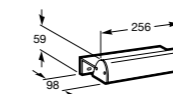

Requires mains connection.

VICTORIA-N

813050001 250mm **£61.86**

813051001 90mm **£37.12**

VICTORIA BASIC UNIK

813049001 Mirror light **£49.03**

Requires mains connection.

DEMISTERS