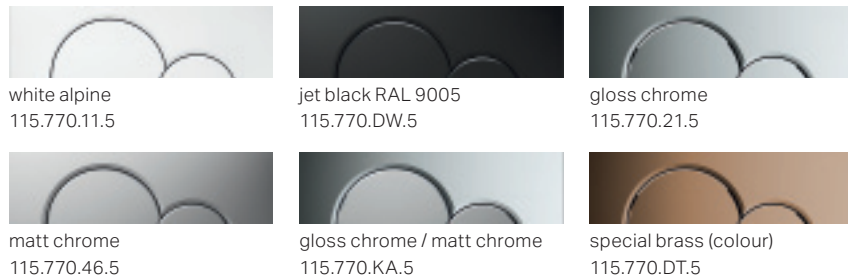

Geberit Sigma01.

Looks good all the way round.

- → Six colour variants.
- → Water-saving dual flush actuation.
- → Also available as a flush plate for urinals.
- → Made of high-quality plastic.
- → Optional insert for in-cistern block (see page 56).