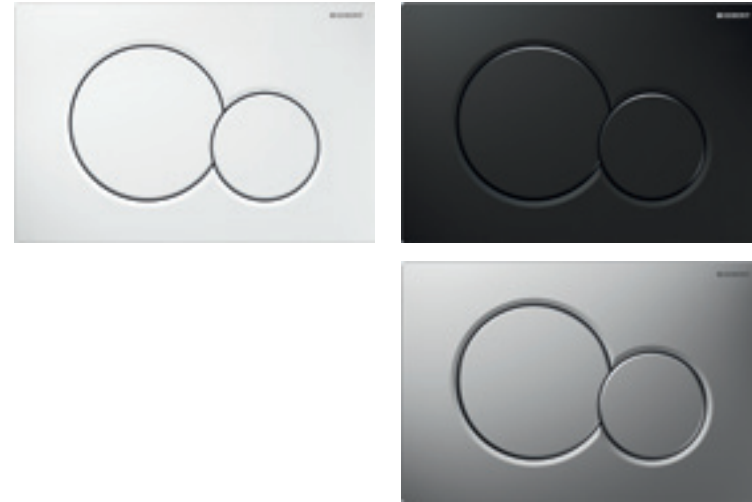

# Geberit Sigma70.

Sophisticated elegance.

- Four colour variants.
- Water-saving dual flush actuation.
- Plate made of glass or stainless steel.
- Easy actuation: using patented Hydro servo technology, a light touch is all that is needed to trigger the flush.
- Simple cleaning.
- Floating, borderless design.
- Customer-specific product materials possible for a bespoke design (see page 42).

# The perfect shape: the circle.

Aesthetic curves for a relaxing bathroom experience.

It is impossible to improve on circles; they can only be restaged and rearranged. Geberit flush plates use new interpretations of round forms to adapt to today's trends. With or without rims. With finely honed edges. Harmoniously adjacent or flowing one into another. And the result is always well rounded.

# Geberit Sigma01.

Looks good all the way round.

- Six colour variants.
- Water-saving dual flush actuation.
- Also available as a flush plate for urinals.
- Made of high-quality plastic.
- Optional insert for in-cistern block (see page 56).