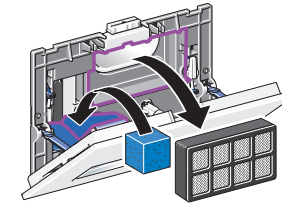

The air is cleaned thoroughly in an active carbon filter.

A quiet fan conveys the cleaned air back into the room.

Unpleasant odours are removed right at the source.