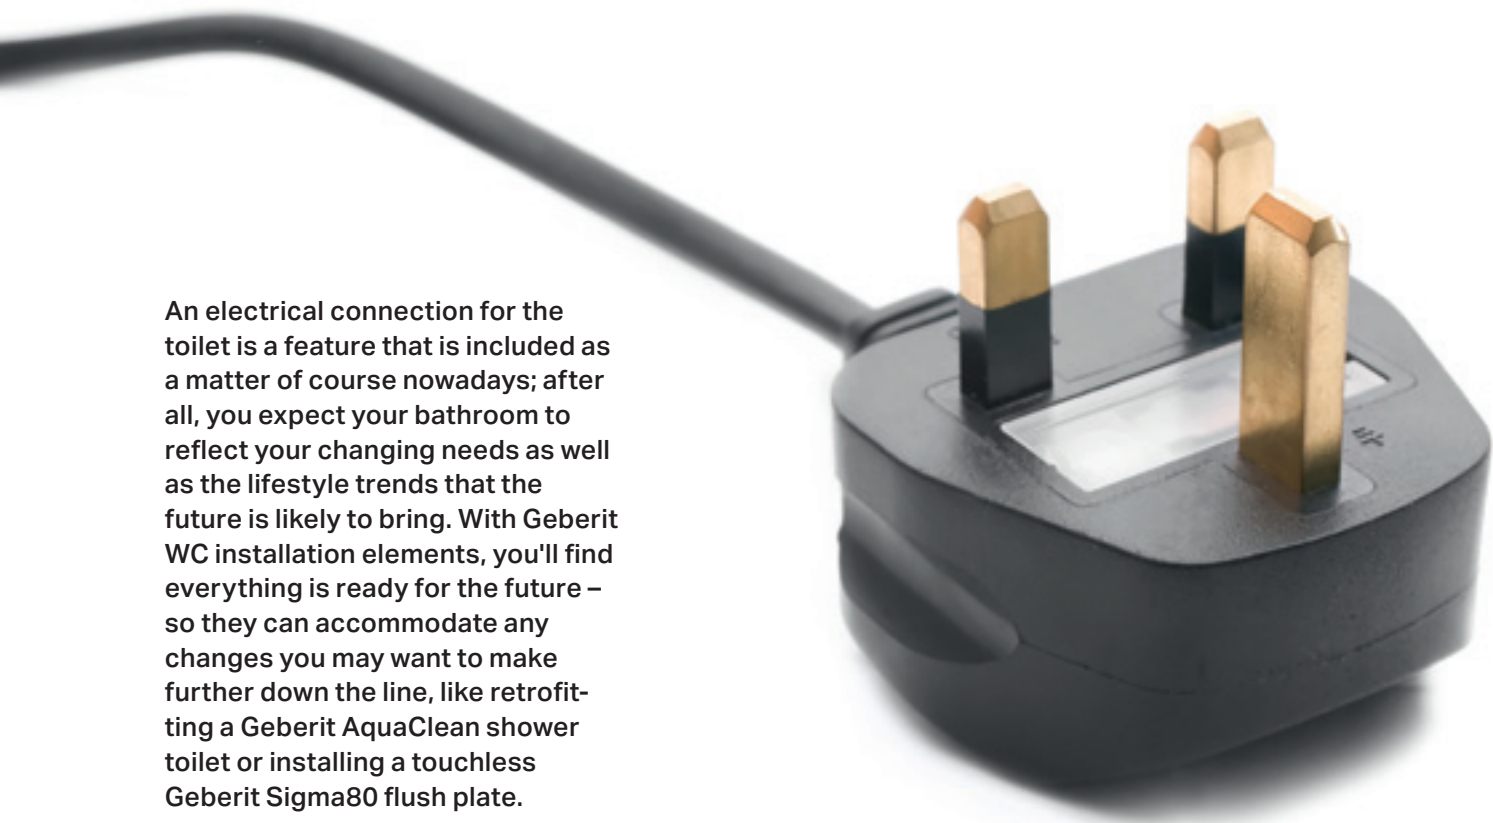

Today's toilets are moving with the times.

Electrical connections now come as standard.

An electrical connection for the toilet is a feature that is included as a matter of course nowadays; after all, you expect your bathroom to reflect your changing needs as well as the lifestyle trends that the future is likely to bring. With Geberit WC installation elements, you'll find everything is ready for the future – so they can accommodate any changes you may want to make further down the line, like retrofitting a Geberit AquaClean shower toilet or installing a touchless Geberit Sigma80 flush plate.