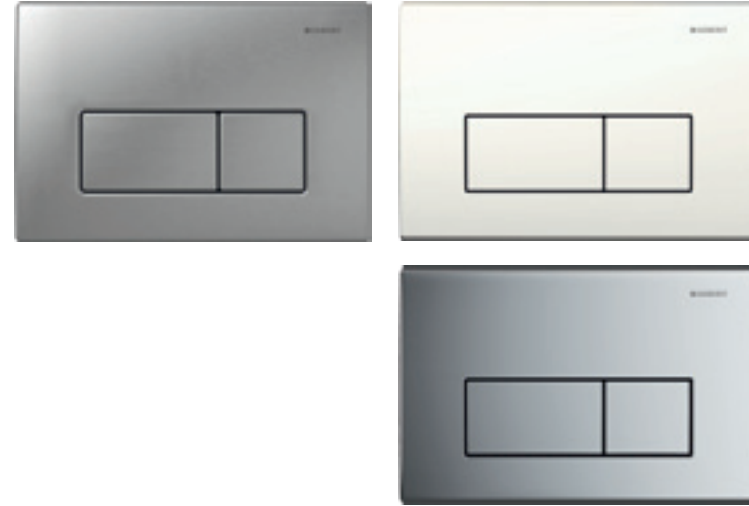

Geberit Kappa50. Even smaller!

- → Four colour variants.
- → Water-saving dual flush.
- → Made of high-quality plastic.
- → Impressively small dimensions.
- → For front actuation.