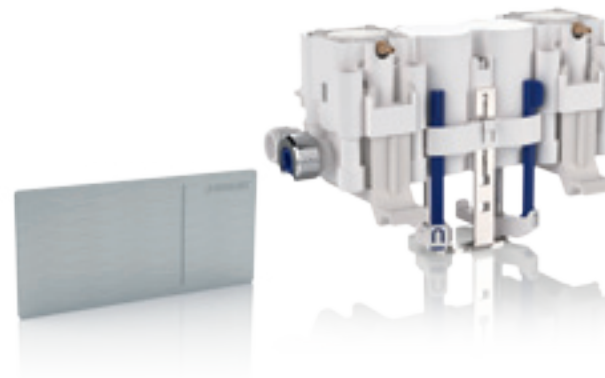

Quite discreet in fact.

Available as they are in a variety of colours and product materials, the Geberit cover plates open up new design opportunities. A tile-bearing version is available for a particularly discreet appearance.