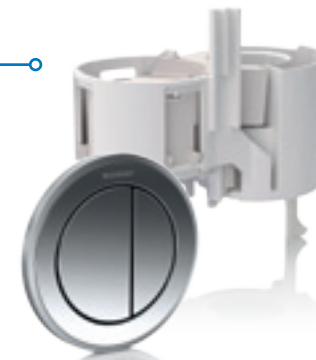

## Geberit remote flush buttons.

→ Remote flush button

### Touched a thousand times.

The pneumatics of the Geberit remote flush plate type 01 and type 10 have been endurance tested to simulate years of use. The reliable technology is based on air pressure (not on electrical current).