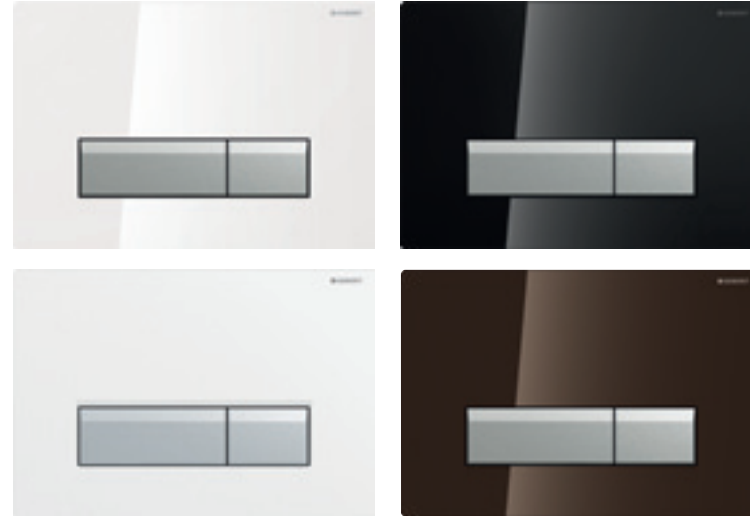

Geberit Sigma40.

Clear and pure.

- → Five colour variants.
- → Water-saving dual flush actuation.
- → Choice of plastic or high-quality glass surface.
- → Integrated Geberit DuoFresh* odour extraction (see page 58).
- → Active carbon filter technology.
- → Integrated insert for in-cistern block (see page 56).
- → Multiple award-winning design.

PLUS X AWARD
honored as:
**BEST PRODUCT
OF THE YEAR
2011**

DESIGN PLUS

powered by: **ISH**

* Only in conjunction with DuoFix WC Frame with odour extraction. Electrical connection required.