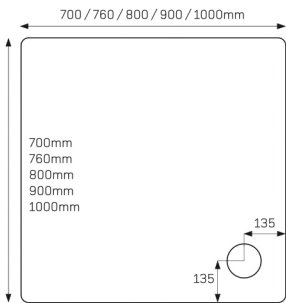

JTFUSION™ Rectangle with concealed waste

JTFUSION® Square

- 3 700x700mm ■■●
- 3 760x760mm ■■●
- 3 800x800mm ■■●
- 3 900x900mm ■■●
- 4 1000x1000mm ■■●

JTFUSION™ Rectangle

- 3 800x700mm ■■●
- 3 900x700mm ■■●
- 3 900x760mm ■■●
- 3 900x800mm ■■●

- | | |
|-------------------|--------------------------|
| 1 1000mm Quad
 | 2 1200mm Offset Quad
 |
| 3 1200x900mm
 | 4 1700x1000mm
 |

All sizes are approx

JTFUSION™
Rectangle

- ④ 1400x700mm
- ④ 1400x800mm ■■
- ④ 1400x900mm ■■

JTFUSION™
Rectangle

- ④ 1500x700mm ■■
- ④ 1500x760mm
- ④ 1500x800mm
- ④ 1500x900mm ■■

JTFUSION™
Rectangle

- ④ 1600x700mm ■■
- ④ 1600x760mm
- ④ 1600x800mm ■
- ④ 1600x900mm ■■

JTFUSION™
Rectangle

- ④ 1700x700mm
- ④ 1700x760mm
- ④ 1700x800mm
- ④ 1700x900mm ■■

JTFUSION™
Quadrant

- ① 800x800mm ■■
- ① 900x900mm ■■
- ① 1000x1000mm

JTFUSION™
Offset Quadrant

- ② 900x760mm
- ② 1000x800mm
- ② 1200x800mm
- ② 1200x900mm

JTFUSION™
Leg Cross Section

JTFUSION™
Leg Detail

- 45mm High
- Internal Depth 10-25mm
- Shoulder Width 52mm
- Leg Adjustment 87-140mm