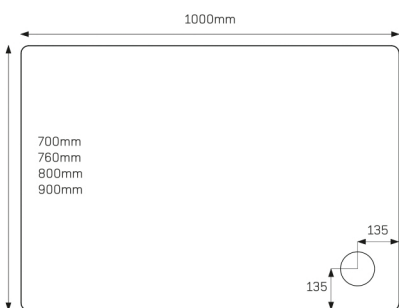

JTFUSION™ Rectangle with concealed waste

JTFUSION® Square

- 3 700x700mm ■■●
- 3 760x760mm ■■●
- 3 800x800mm ■■●
- 3 900x900mm ■■●
- 4 1000x1000mm ■■●

JTFUSION™ Rectangle

- 3 800x700mm ■■●
- 3 900x700mm ■■●
- 3 900x760mm ■■●
- 3 900x800mm ■■●

JTFUSION™ Rectangle

- 4 1200x700mm ■■●
- 4 1200x760mm ■■●
- 4 1200x800mm ■■●
- 4 1200x900mm ■■●
- 4 1300x800mm ■■●

JTFUSION™ Rectangle

- 3 1000x700mm ■■●
- 3 1000x760mm ■■●
- 3 1000x800mm ■■●
- 3 1000x900mm ■■●

- | | |
|-------------------|--------------------------|
| 1 1000mm Quad
 | 2 1200mm Offset Quad
 |
| 3 1200x900mm
 | 4 1700x1000mm
 |

All sizes are approx

JTFUSION™
Rectangle

- ④ 1400x700mm
- ④ 1400x800mm ■■
- ④ 1400x900mm ■■

JTFUSION™
Quadrant

- ① 800x800mm ■■
- ① 900x900mm ■■
- ① 1000x1000mm

JTFUSION™
Offset Quadrant

- ② 900x760mm
- ② 1000x800mm
- ② 1200x800mm
- ② 1200x900mm

JTFUSION™
Leg Cross Section

JTFUSION™
Leg Detail

- 45mm High
- Internal Depth 10-25mm
- Shoulder Width 52mm
- Leg Adjustment 87-140mm