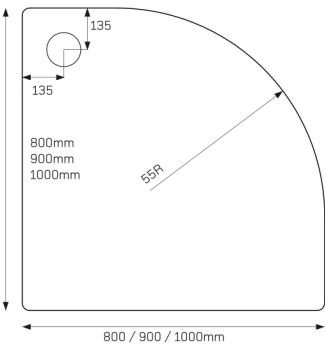

- | | |
|-------------------|--------------------------|
| 1 1000mm Quad
 | 2 1200mm Offset Quad
 |
| 3 1200x900mm
 | 4 1700x1000mm
 |

All sizes are approx

JTFUSION™
Rectangle

- ④ 1400x700mm
- ④ 1400x800mm ■■
- ④ 1400x900mm ■■

JTFUSION™
Rectangle

- ④ 1500x700mm ■■
- ④ 1500x760mm
- ④ 1500x800mm
- ④ 1500x900mm ■■

JTFUSION™
Rectangle

- ④ 1600x700mm ■■
- ④ 1600x760mm
- ④ 1600x800mm ■
- ④ 1600x900mm ■■

JTFUSION™
Rectangle

- ④ 1700x700mm
- ④ 1700x760mm
- ④ 1700x800mm
- ④ 1700x900mm ■■

JTFUSION™
Quadrant

- ① 800x800mm ■■
- ① 900x900mm ■■
- ① 1000x1000mm

JTFUSION™
Offset Quadrant

- ② 900x760mm
- ② 1000x800mm
- ② 1200x800mm
- ② 1200x900mm

JTFUSION™
Leg Cross Section

JTFUSION™
Leg Detail

- 45mm High
- Internal Depth 10-25mm
- Shoulder Width 52mm
- Leg Adjustment 87-140mm