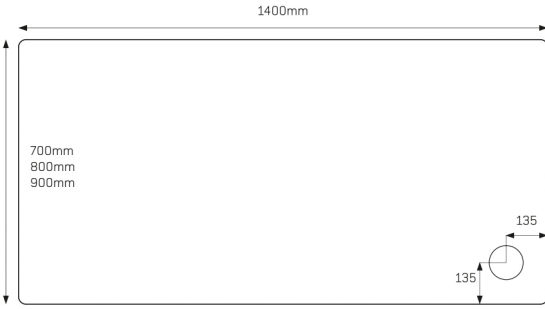

JTFUSION™ Rectangle

- 3 1100x760mm ■■●
- 3 1100x800mm ■■●
- 3 1100x900mm ■■●

JTFUSION™ Key

- Available with Upstands
- Available with Concealed Waste and Concealed Waste with Upstands

JTFUSION™ Riser Kits Available for all trays

- | | |
|-------------------|--------------------------|
| 1 1000mm Quad
 | 2 1200mm Offset Quad
 |
| 3 1200x900mm
 | 4 1700x1000mm
 |

All sizes are approx

JTFUSION™
Rectangle

- ④ 1400x700mm
- ④ 1400x800mm ■■
- ④ 1400x900mm ■■

JTFUSION™
Rectangle

- ④ 1500x700mm ■■
- ④ 1500x760mm
- ④ 1500x800mm
- ④ 1500x900mm ■■

JTFUSION™
Rectangle

- ④ 1600x700mm ■■
- ④ 1600x760mm
- ④ 1600x800mm ■
- ④ 1600x900mm ■■

JTFUSION™
Rectangle

- ④ 1700x700mm
- ④ 1700x760mm
- ④ 1700x800mm
- ④ 1700x900mm ■■

JTFUSION™
Quadrant

- ① 800x800mm ■■
- ① 900x900mm ■■
- ① 1000x1000mm

JTFUSION™
Offset Quadrant

- ② 900x760mm
- ② 1000x800mm
- ② 1200x800mm
- ② 1200x900mm

JTFUSION™
Leg Cross Section

JTFUSION™
Leg Detail

- 45mm High
- Internal Depth 10-25mm
- Shoulder Width 52mm
- Leg Adjustment 87-140mm