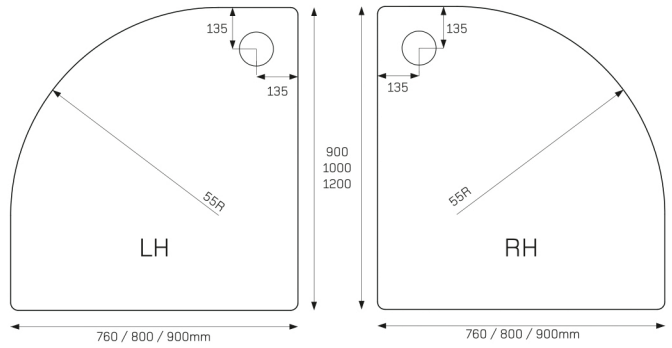

- | | |
|-------------------|--------------------------|
| 1 1000mm Quad
 | 2 1200mm Offset Quad
 |
| 3 1200x900mm
 | 4 1700x1000mm
 |

All sizes are approx

JTFUSION™
Rectangle

- ④ 1400x700mm
- ④ 1400x800mm ■■
- ④ 1400x900mm ■■

JTFUSION™
Rectangle

- ④ 1500x700mm ■■
- ④ 1500x760mm
- ④ 1500x800mm
- ④ 1500x900mm ■■

JTFUSION™
Rectangle

- ④ 1600x700mm ■■
- ④ 1600x760mm
- ④ 1600x800mm ■
- ④ 1600x900mm ■■

JTFUSION™
Rectangle

- ④ 1700x700mm
- ④ 1700x760mm
- ④ 1700x800mm
- ④ 1700x900mm ■■

JTFUSION™
Quadrant

- ① 800x800mm ■■
- ① 900x900mm ■■
- ① 1000x1000mm

JTFUSION™
Offset Quadrant

- ② 900x760mm
- ② 1000x800mm
- ② 1200x800mm
- ② 1200x900mm

JTFUSION™
Leg Cross Section

JTFUSION™
Leg Detail

- 45mm High
- Internal Depth 10-25mm
- Shoulder Width 52mm
- Leg Adjustment 87-140mm