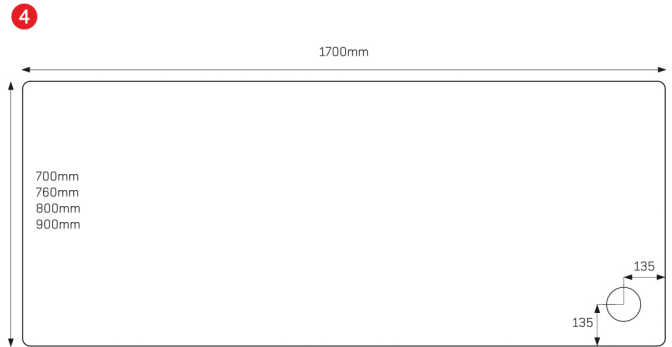

- | | |
|-------------------|--------------------------|
| 1 1000mm Quad
 | 2 1200mm Offset Quad
 |
| 3 1200x900mm
 | 4 1700x1000mm
 |

All sizes are approx

JTFUSION™
Rectangle

- ④ 1400x700mm
- ④ 1400x800mm ■■
- ④ 1400x900mm ■■

JTFUSION™
Rectangle

- ④ 1500x700mm ■■
- ④ 1500x760mm
- ④ 1500x800mm
- ④ 1500x900mm ■■

JTFUSION™
Rectangle

- ④ 1600x700mm ■■
- ④ 1600x760mm
- ④ 1600x800mm ■
- ④ 1600x900mm ■■

JTFUSION™
Rectangle

- ④ 1700x700mm
- ④ 1700x760mm
- ④ 1700x800mm
- ④ 1700x900mm ■■

JTFUSION™
Quadrant

- ① 800x800mm ■■
- ① 900x900mm ■■
- ① 1000x1000mm

JTFUSION™
Offset Quadrant

- ② 900x760mm
- ② 1000x800mm
- ② 1200x800mm
- ② 1200x900mm

JTFUSION™
Leg Cross Section

JTFUSION™
Leg Detail

- 45mm High
- Internal Depth 10-25mm
- Shoulder Width 52mm
- Leg Adjustment 87-140mm