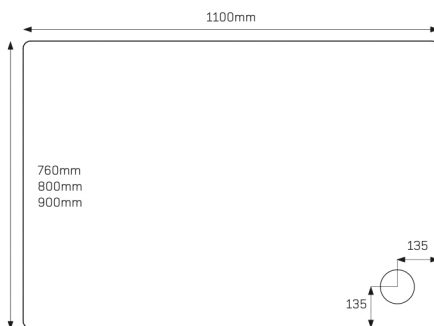

JTFUSION™ Rectangle

- 3 1100x760mm ■■●
- 3 1100x800mm ■■●
- 3 1100x900mm ■■●

JTFUSION™ Key

- Available with Upstands
- Available with Concealed Waste and Concealed Waste with Upstands

JTFUSION™ Riser Kits Available for all trays

1 1000mm Quad 	2 1200mm Offset Quad
3 1200x900mm 	4 1700x1000mm

All sizes are approx