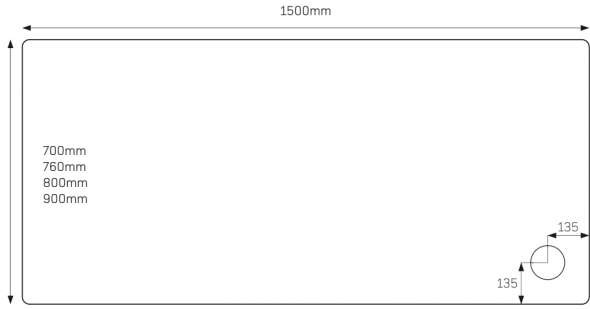

JTFUSION™ Rectangle with concealed waste

JTFUSION® Square

- 3 700x700mm ■■●
- 3 760x760mm ■■●
- 3 800x800mm ■■●
- 3 900x900mm ■■●
- 4 1000x1000mm ■■●

JTFUSION™ Rectangle

- 3 800x700mm ■■●
- 3 900x700mm ■■●
- 3 900x760mm ■■●
- 3 900x800mm ■■●

- | | |
|-------------------|--------------------------|
| 1 1000mm Quad
 | 2 1200mm Offset Quad
 |
| 3 1200x900mm
 | 4 1700x1000mm
 |

All sizes are approx

JTFUSION™
Rectangle

- ④ 1400x700mm
- ④ 1400x800mm ■■
- ④ 1400x900mm ■■

JTFUSION™
Rectangle

- ④ 1500x700mm ■■
- ④ 1500x760mm
- ④ 1500x800mm
- ④ 1500x900mm ■■

JTFUSION™
Rectangle

- ④ 1600x700mm ■■
- ④ 1600x760mm
- ④ 1600x800mm ■
- ④ 1600x900mm ■■

JTFUSION™
Rectangle

- ④ 1700x700mm
- ④ 1700x760mm
- ④ 1700x800mm
- ④ 1700x900mm ■■

JTFUSION™
Quadrant

- ① 800x800mm ■■
- ① 900x900mm ■■
- ① 1000x1000mm

JTFUSION™
Offset Quadrant

- ② 900x760mm
- ② 1000x800mm
- ② 1200x800mm
- ② 1200x900mm

JTFUSION™
Leg Cross Section

JTFUSION™
Leg Detail

- 45mm High
- Internal Depth 10-25mm
- Shoulder Width 52mm
- Leg Adjustment 87-140mm