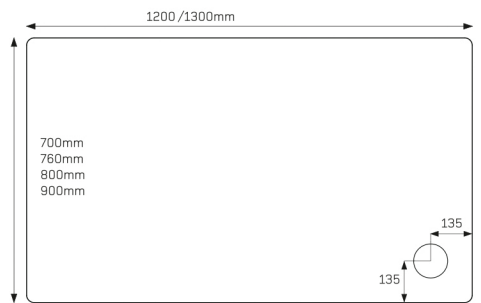

JTFUSION™ Rectangle with concealed waste

JTFUSION® Square

- 3 700x700mm ■■●
- 3 760x760mm ■■●
- 3 800x800mm ■■●
- 3 900x900mm ■■●
- 4 1000x1000mm ■■●

JTFUSION™ Rectangle

- 3 800x700mm ■■●
- 3 900x700mm ■■●
- 3 900x760mm ■■●
- 3 900x800mm ■■●

JTFUSION™ Rectangle

- 4 1200x700mm ■■●
- 4 1200x760mm ■■●
- 4 1200x800mm ■■●
- 4 1200x900mm ■■●
- 4 1300x800mm ■■●

JTFUSION™ Rectangle

- 3 1000x700mm ■■●
- 3 1000x760mm ■■●
- 3 1000x800mm ■■●
- 3 1000x900mm ■■●

- | | |
|-------------------|--------------------------|
| 1 1000mm Quad
 | 2 1200mm Offset Quad
 |
| 3 1200x900mm
 | 4 1700x1000mm
 |

All sizes are approx

JTFUSION™
Rectangle

- ④ 1400x700mm
- ④ 1400x800mm ■■
- ④ 1400x900mm ■■

JTFUSION™
Quadrant

- ① 800x800mm ■■
- ① 900x900mm ■■
- ① 1000x1000mm

JTFUSION™
Offset Quadrant

- ② 900x760mm
- ② 1000x800mm
- ② 1200x800mm
- ② 1200x900mm

JTFUSION™
Leg Cross Section

JTFUSION™
Leg Detail

- 45mm High
- Internal Depth 10-25mm
- Shoulder Width 52mm
- Leg Adjustment 87-140mm