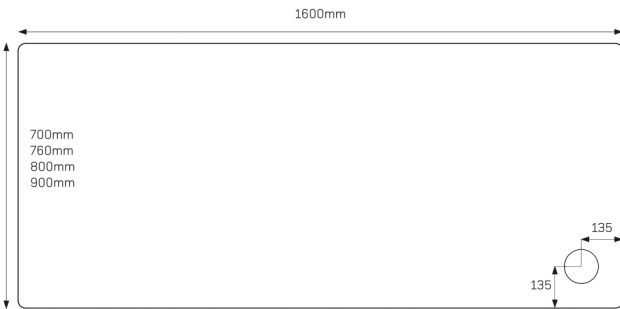

JTFUSION™ Rectangle

- 3 1100x760mm ■■●
- 3 1100x800mm ■■●
- 3 1100x900mm ■■●

JTFUSION™ Key

- Available with Upstands
- Available with Concealed Waste and Concealed Waste with Upstands

JTFUSION™ Riser Kits Available for all trays

- | | |
|-------------------|--------------------------|
| 1 1000mm Quad
 | 2 1200mm Offset Quad
 |
| 3 1200x900mm
 | 4 1700x1000mm
 |

All sizes are approx

JTFUSION™
Rectangle

- ④ 1400x700mm
- ④ 1400x800mm ■■
- ④ 1400x900mm ■■

JTFUSION™
Rectangle

- ④ 1500x700mm ■■
- ④ 1500x760mm
- ④ 1500x800mm
- ④ 1500x900mm ■■

JTFUSION™
Rectangle

- ④ 1600x700mm ■■
- ④ 1600x760mm
- ④ 1600x800mm ■
- ④ 1600x900mm ■■

JTFUSION™
Rectangle

- ④ 1700x700mm
- ④ 1700x760mm
- ④ 1700x800mm
- ④ 1700x900mm ■■

JTFUSION™
Quadrant

- ① 800x800mm ■■
- ① 900x900mm ■■
- ① 1000x1000mm

JTFUSION™
Offset Quadrant

- ② 900x760mm
- ② 1000x800mm
- ② 1200x800mm
- ② 1200x900mm

JTFUSION™
Leg Cross Section

JTFUSION™
Leg Detail

- 45mm High
- Internal Depth 10-25mm
- Shoulder Width 52mm
- Leg Adjustment 87-140mm