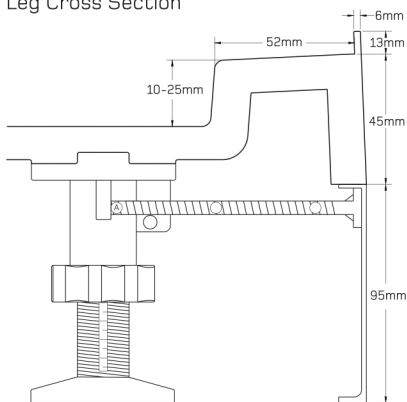

- | | |
|-------------------|--------------------------|
| 1 1000mm Quad
 | 2 1200mm Offset Quad
 |
| 3 1200x900mm
 | 4 1700x1000mm
 |

All sizes are approx

JTFUSION™
Rectangle

- ④ 1400x700mm
- ④ 1400x800mm ■■
- ④ 1400x900mm ■■

JTFUSION™
Rectangle

- ④ 1500x700mm ■■
- ④ 1500x760mm
- ④ 1500x800mm
- ④ 1500x900mm ■■

JTFUSION™
Rectangle

- ④ 1600x700mm ■■
- ④ 1600x760mm
- ④ 1600x800mm ■
- ④ 1600x900mm ■■

JTFUSION™
Rectangle

- ④ 1700x700mm
- ④ 1700x760mm
- ④ 1700x800mm
- ④ 1700x900mm ■■

JTFUSION™
Quadrant

- ① 800x800mm ■■
- ① 900x900mm ■■
- ① 1000x1000mm

JTFUSION™
Offset Quadrant

- ② 900x760mm
- ② 1000x800mm
- ② 1200x800mm
- ② 1200x900mm

JTFUSION™
Leg Cross Section

JTFUSION™
Leg Detail

- 45mm High
- Internal Depth 10-25mm
- Shoulder Width 52mm
- Leg Adjustment 87-140mm