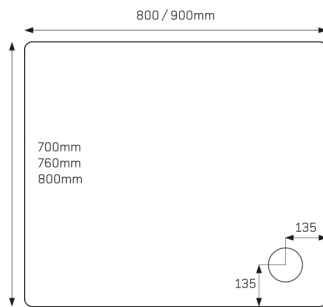

JTFUSION™ Rectangle with concealed waste

JTFUSION® Square

- 3 700x700mm ■■●
- 3 760x760mm ■■●
- 3 800x800mm ■■●
- 3 900x900mm ■■●
- 4 1000x1000mm ■■●

JTFUSION™ Rectangle

- 3 800x700mm ■■●
- 3 900x700mm ■■●
- 3 900x760mm ■■●
- 3 900x800mm ■■●

JTFUSION™ Rectangle

- 4 1200x700mm ■■●
- 4 1200x760mm ■■●
- 4 1200x800mm ■■●
- 4 1200x900mm ■■●
- 4 1300x800mm ■■●

JTFUSION™ Rectangle

- 3 1000x700mm ■■●
- 3 1000x760mm ■■●
- 3 1000x800mm ■■●
- 3 1000x900mm ■■●

- | | |
|-------------------|--------------------------|
| 1 1000mm Quad
 | 2 1200mm Offset Quad
 |
| 3 1200x900mm
 | 4 1700x1000mm
 |

All sizes are approx

JTFUSION™
Rectangle

- ④ 1400x700mm
- ④ 1400x800mm ■■
- ④ 1400x900mm ■■

JTFUSION™
Quadrant

- ① 800x800mm ■■
- ① 900x900mm ■■
- ① 1000x1000mm

JTFUSION™
Offset Quadrant

- ② 900x760mm
- ② 1000x800mm
- ② 1200x800mm
- ② 1200x900mm

JTFUSION™
Leg Cross Section

JTFUSION™
Leg Detail

- 45mm High
- Internal Depth 10-25mm
- Shoulder Width 52mm
- Leg Adjustment 87-140mm