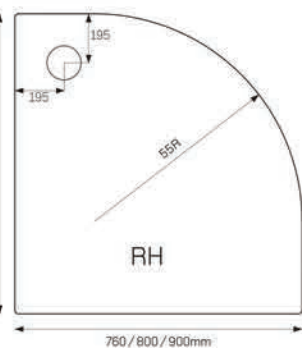

1. JTMERLIN® Offset Quadrant
2. 900x760mm
   - 900x800mm
   - 1000x800mm

- 1200x800mm
- 1200x900mm

1. JTMERLIN® Quadrant
2. 800x800mm ▲
   - 900x900mm ▲
   - 1000x1000mm ■

We recommend these trays are installed with a JTFLOW™ 50mm waste