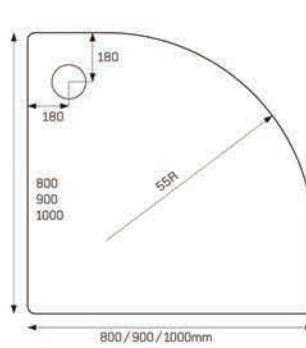

1. JTMERLIN® Offset Quadrant
2. 900x760mm
   - 900x800mm
   - 1000x800mm

- 1200x800mm
- 1200x900mm

1. JTMERLIN® Quadrant
2. 800x800mm ▲
   - 900x900mm ▲
   - 1000x1000mm ■

We recommend these trays are installed with a JTFLOW™ 50mm waste