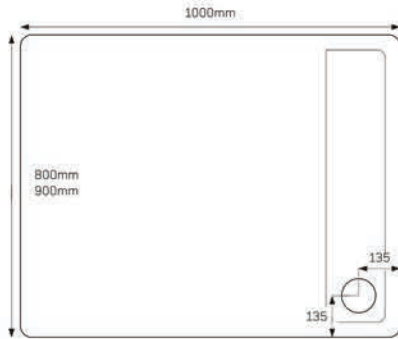

JTNATURAL™
Rectangle

1000x800mm
1000x900mm