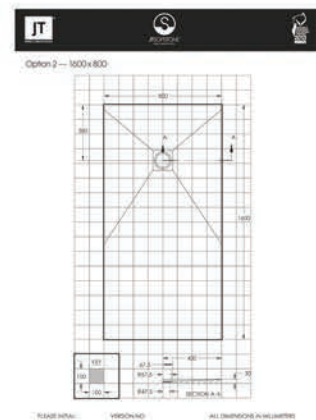

## Size Bands

- A. 1200x900mm
- B. 1600x800mm
- C. 2050x1000mm