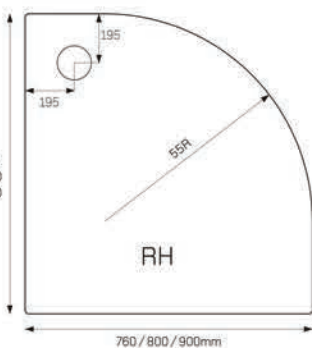

- 1200x800mm
- 1200x900mm