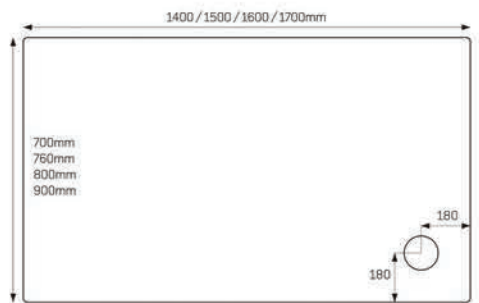

1. JTMERLIN® Rectangle
2. 1000x800mm ▲
   - 1100x800mm ▲

1. JTMERLIN® Rectangle
2. 1200x700mm ▲
   - 1200x760mm ▲
   - 1200x800mm ▲
   - 1200x900mm ▲
   - 1200x1000mm ▲

1. JTMERLIN® Rectangle
2. 1400x800mm ■
   - 1400x900mm ▲
   - 1500x760mm ■
   - 1600x800mm ■
   - 1700x700mm ■