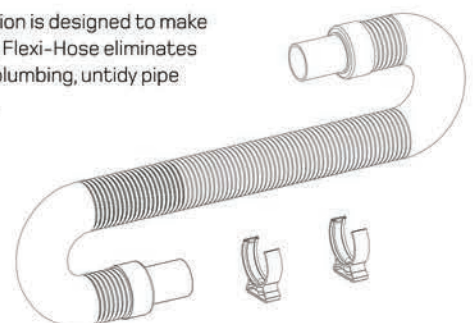

JTFLOW™ FLEXI-HOSE

Simple, quick and straight forward

This truly flexible solution is designed to make installation easier. The Flexi-Hose eliminates the need for complex plumbing, untidy pipe work and elbow joints.