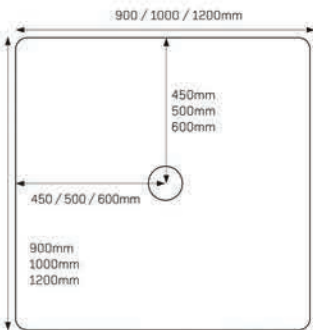

JTNATURAL25™
Square

900x900mm
1000x1000mm
1200x1200mm