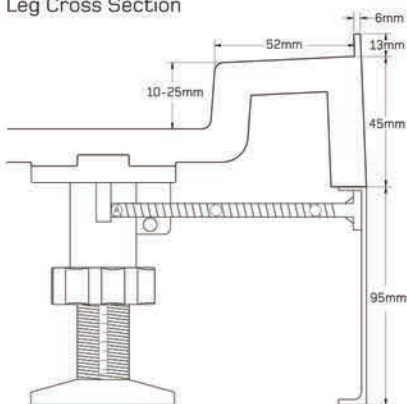

**JTFUSION™**  
Leg Cross Section

**JTFUSION™**  
Leg Detail

- 45mm High
- Internal Depth 10-25mm
- Shoulder Width 52mm
- Leg Adjustment 87-140mm