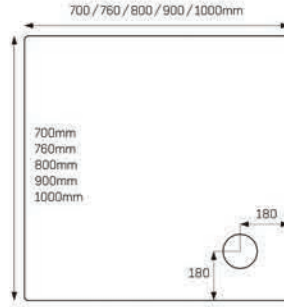

JTMERLIN®

It's a kind of magic

- Available in square, rectangle, quadrant and offset quadrant
- 39 size options
- Integrated 13mm tiling upstand option available
- 50mm waste outlet
- Supplied with leg set and easy-to-fit loose panels with unique fastening system
- JTANTI-SLIP available
- 25 year Guarantee

JTMERLIN® Key ▲ Available with Upstands ■ Upstands Only

1. JTMERLIN® Square
2. 700x700mm ▲
   - 760x760mm ▲
   - 800x800mm ▲
   - 900x900mm ▲
   - 1000x1000mm ▲