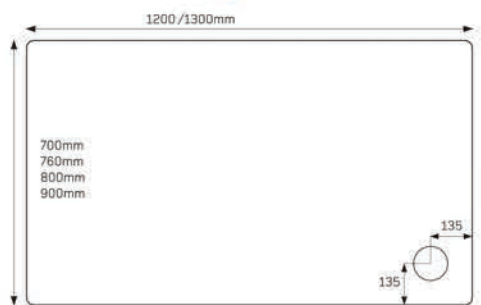

JTFUSION™ Rectangle

- 4 1200x700mm
- 4 1200x760mm ■■
- 4 1200x800mm ■■
- 4 1200x900mm ■■
- 4 1300x800mm