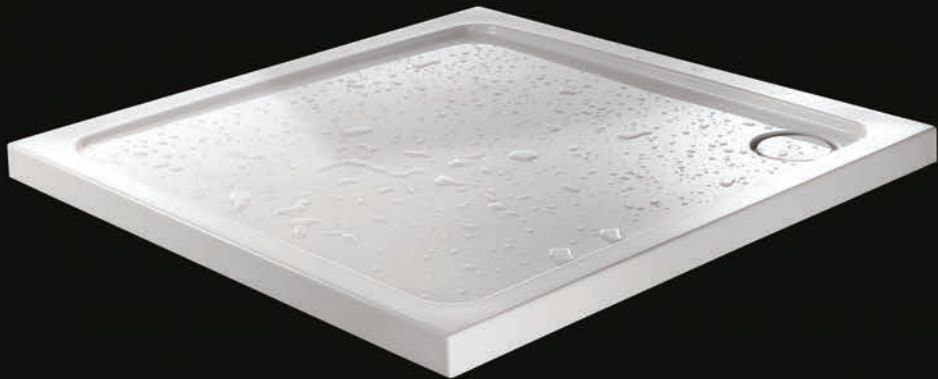

QUALITY & INNOVATION