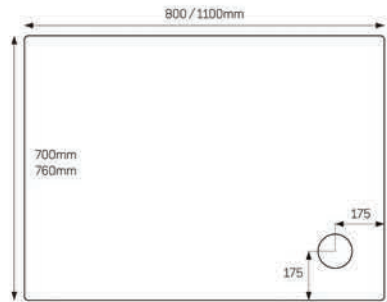

1. JTMERLIN® Rectangle
2. 900x700mm ▲
   - 900x760mm ▲
   - 900x800mm ▲

1. JTMERLIN® Rectangle
2. 1000x700mm ▲
   - 1000x760mm ▲
   - 1000x900mm ▲

1. JTMERLIN® Rectangle
2. 800x700mm ■
   - 1100x700mm ■
   - 1100x760mm ■