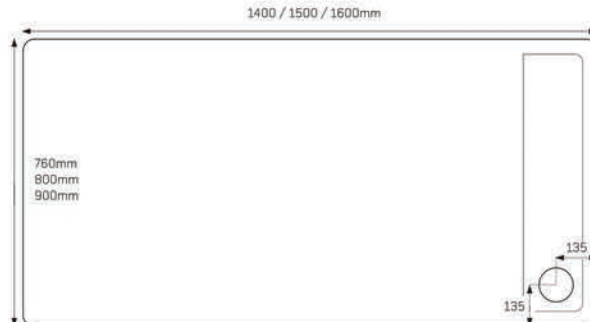

JTNATURAL™
Rectangle

1400x900mm
1500x760mm
1600x800mm