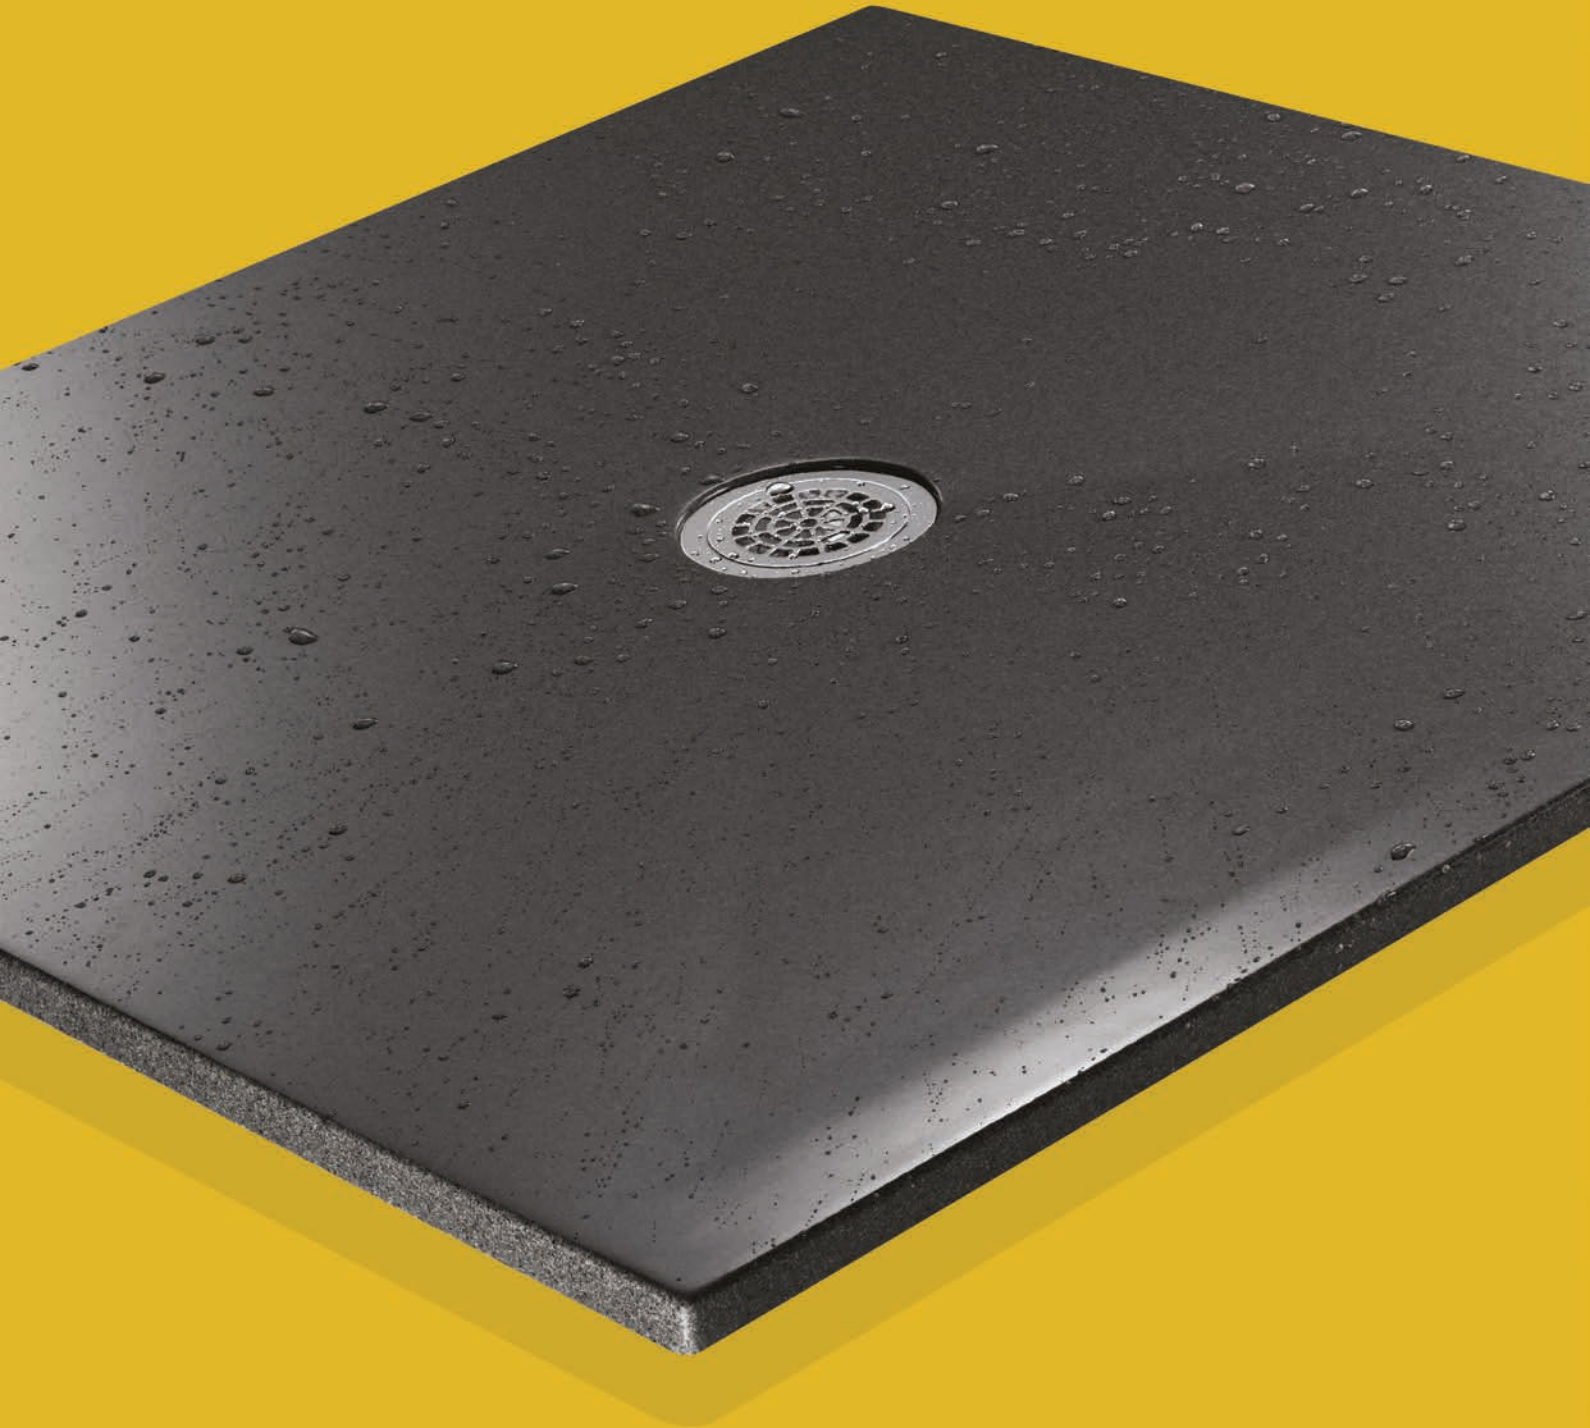

QUALITY & INNOVATION

JTNATURAL25™