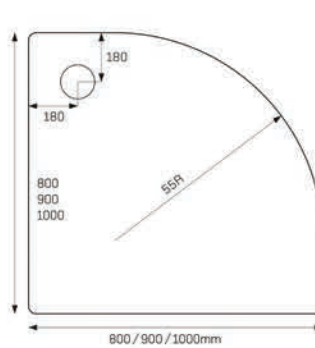

1. **JTULTRACAST®**
   Quadrant
2. 800x800mm ▲
   - 900x900mm ▲
   - 1000x1000mm ■