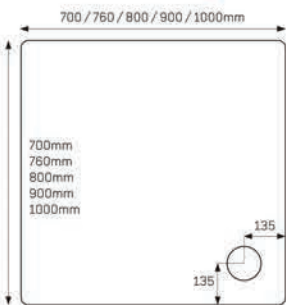

JTFUSION™ Square

- 3 700x700mm ■■
- 3 760x760mm ■■
- 3 800x800mm ■■
- 3 900x900mm ■■
- 4 1000x1000mm