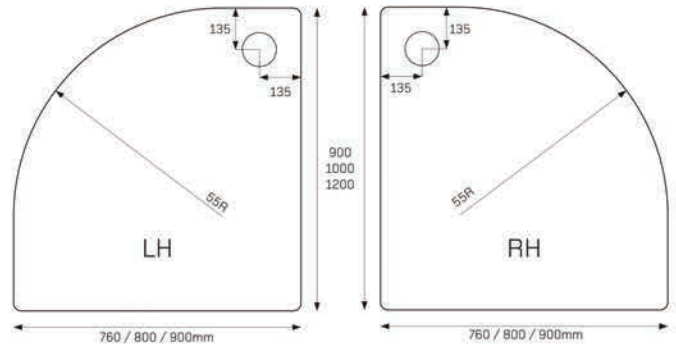

**JTFUSION™**  
Rectangle

- 4 1700x700mm
- 4 1700x760mm
- 4 1700x800mm
- 4 1700x900mm ■■

**JTFUSION™**  
Quadrant

- 1 800x800mm ■■
- 1 900x900mm ■■
- 1 1000x1000mm

**JTFUSION™**  
Offset Quadrant

- 2 900x760mm
- 2 1000x800mm
- 2 1200x800mm
- 2 1200x900mm