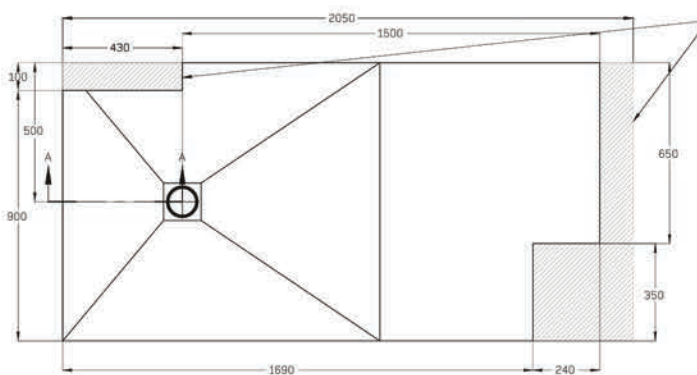

JTSOFTSTONE™ Bespoke example

CROSS-HATCHED SECTIONS INDICATE THE AREAS OF STANDARD SIZE THAT WILL BE REMOVED TO CREATE YOUR BESPOKE JTSOFTSTONE™