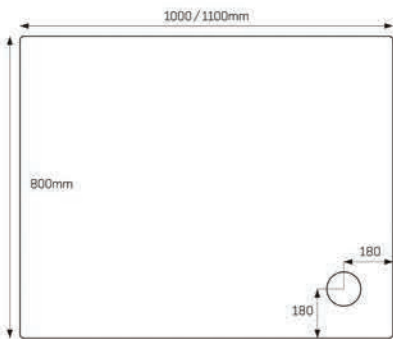

1. **JTULTRACAST®**
   Rectangle
2. 1000x800mm ▲
   - 1100x800mm ▲