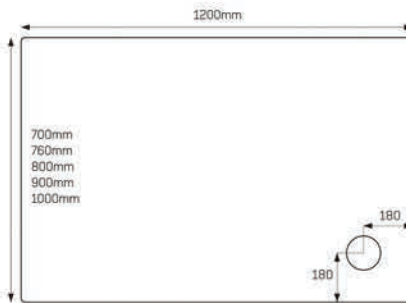

1. JTMERLIN® Rectangle
2. 1000x800mm ▲
   - 1100x800mm ▲

1. JTMERLIN® Rectangle
2. 1200x700mm ▲
   - 1200x760mm ▲
   - 1200x800mm ▲
   - 1200x900mm ▲
   - 1200x1000mm ▲

1. JTMERLIN® Rectangle
2. 1400x800mm ■
   - 1400x900mm ▲
   - 1500x760mm ■
   - 1600x800mm ■
   - 1700x700mm ■