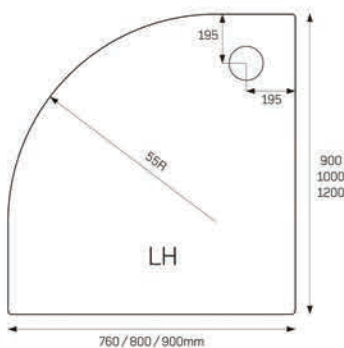

1. JTMERLIN® Offset Quadrant
2. 900x760mm
   - 900x800mm
   - 1000x800mm

- 1200x800mm
- 1200x900mm

1. JTMERLIN® Quadrant
2. 800x800mm ▲
   - 900x900mm ▲
   - 1000x1000mm ■

We recommend these trays are installed with a JTFLOW™ 50mm waste