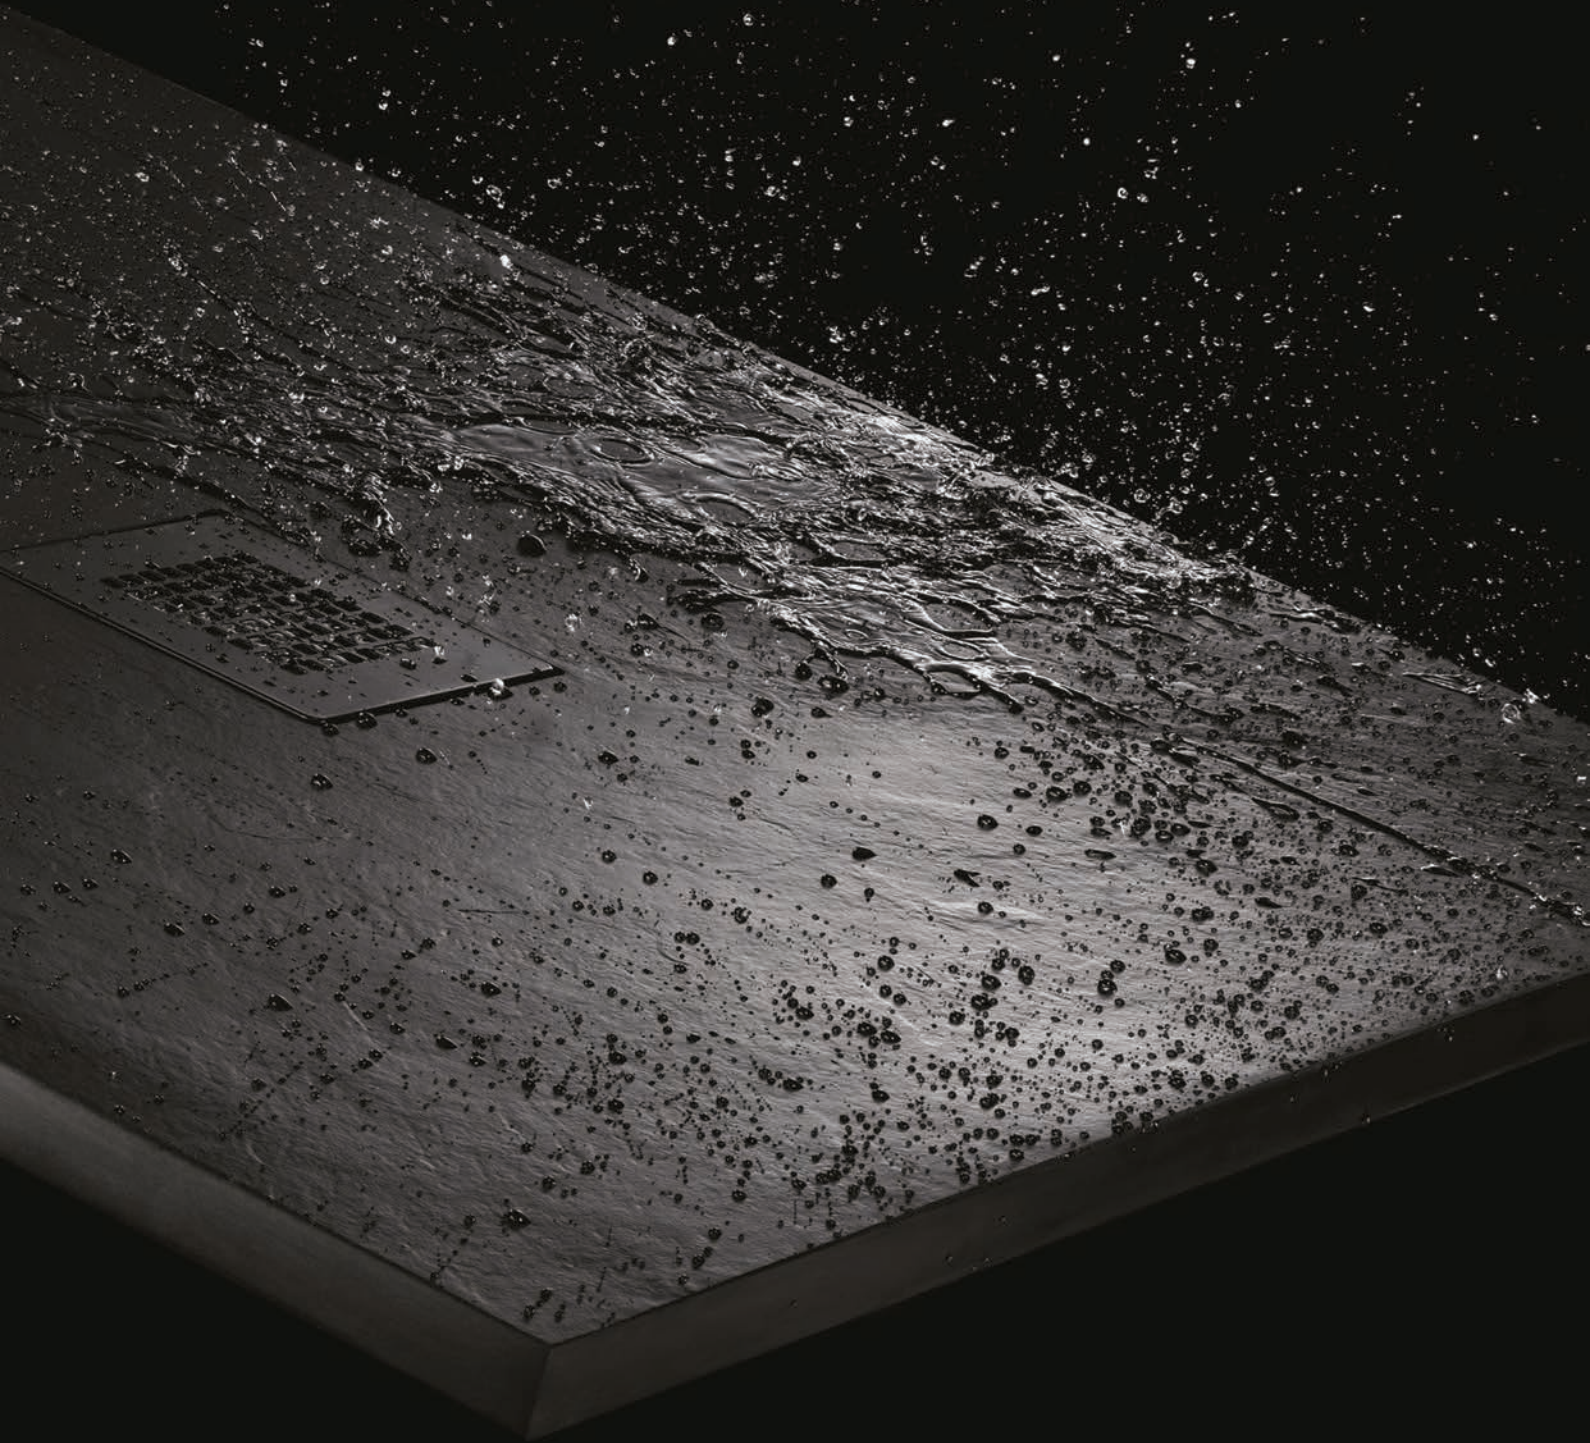

JTSOFTSTONE®

The **JTSOFTSTONE**<sup>®</sup> aqua cushion floor is the award winning innovation from **JT**.

The easy to install **JTSOFTSTONE**<sup>®</sup> amazes the senses with a soft touch and features a unique ergonomic, non-slip surface.