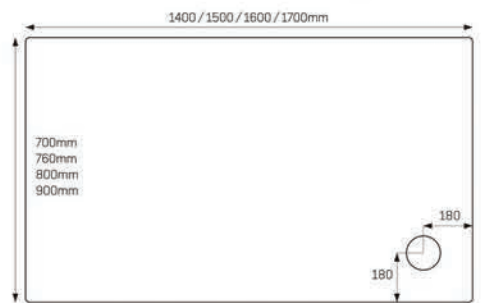

1. **JTULTRACAST®**
   Rectangle
2. 1400x800mm
   - 1400x900mm ▲
   - 1500x760mm
   - 1600x800mm
   - 1700x700mm