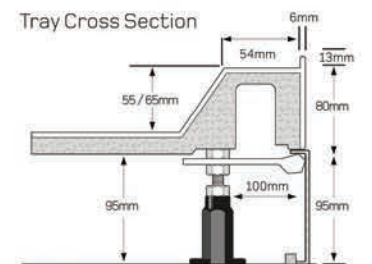

1. JTMERLIN® Offset Quadrant
2. 900x760mm
   - 900x800mm
   - 1000x800mm

- 1200x800mm
- 1200x900mm

1. JTMERLIN® Quadrant
2. 800x800mm ▲
   - 900x900mm ▲
   - 1000x1000mm ■

We recommend these trays are installed with a JTFLOW™ 50mm waste