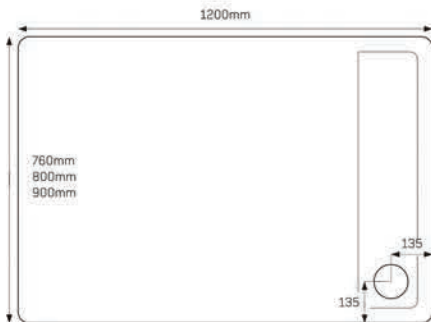

JTNATURAL™
Rectangle

1200x760mm
1200x800mm
1200x900mm