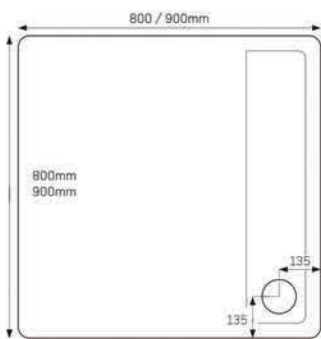

JTNATURAL™
Square

800x800mm
900x900mm