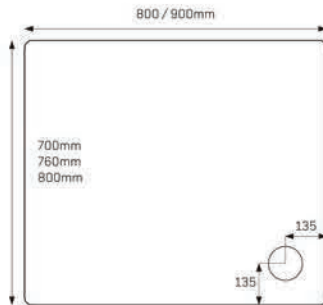

JTFUSION™ Rectangle

- 3 800x700mm ■■
- 3 900x700mm ■■
- 3 900x760mm ■■
- 3 900x800mm ■■