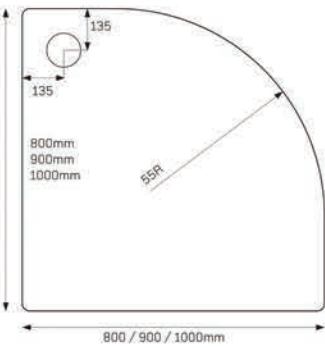

JTFUSION™
Quadrant

- 1 800x800mm ■■
- 1 900x900mm ■■
- 1 1000x1000mm