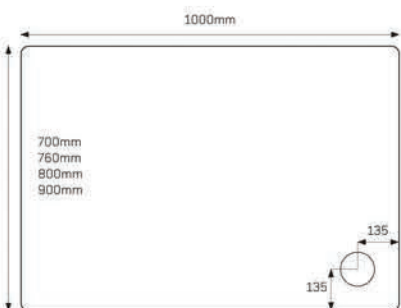

JTFUSION™ Rectangle

- 3 1000x700mm ■■
- 3 1000x760mm
- 3 1000x800mm ■■
- 3 1000x900mm ■■