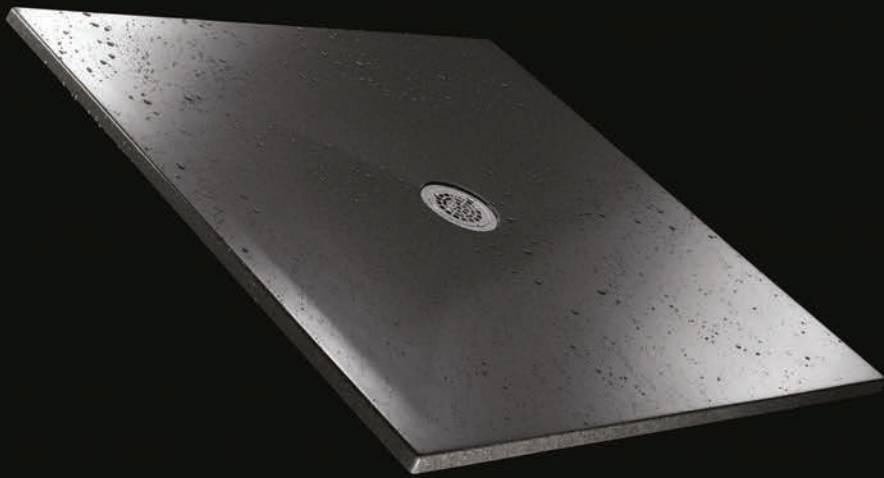

QUALITY & INNOVATION