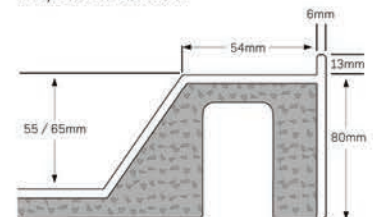

We recommend these trays are installed with a JTFLOW™ 50mm waste

Tray Cross Section