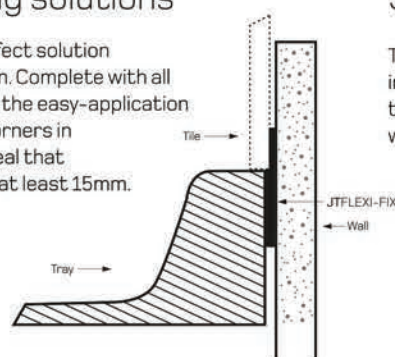

JTFLEXI-FIX™

Flexible water-proofing solutions

The patented JTFLEXI-FIX™ is the perfect solution should a flat top tray be the only option. Complete with all the added benefits of a tiling upstand, the easy-application tape is self-adhesive, wraps around corners in one-piece and creates a watertight seal that accommodates vertical movement of at least 15mm. Available in 2.1 and 3.2 metre lengths.