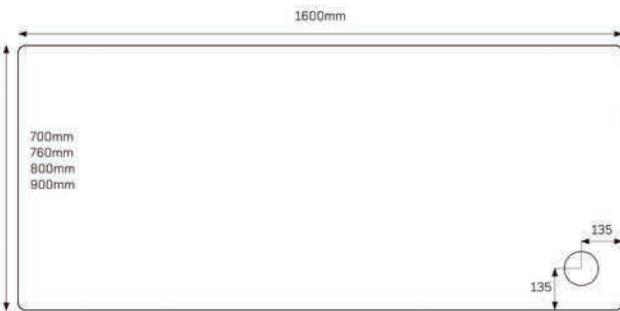

**JTFUSION™**  
Rectangle

- 4 1400x700mm
- 4 1400x800mm ■■
- 4 1400x900mm ■■

**JTFUSION™**  
Rectangle

- 4 1500x700mm ■■
- 4 1500x760mm
- 4 1500x800mm
- 4 1500x900mm ■■

**JTFUSION™**  
Rectangle

- 4 1600x700mm ■■
- 4 1600x760mm
- 4 1600x800mm ■
- 4 1600x900mm ■■