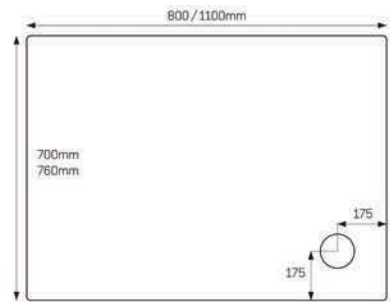

1. **JTULTRACAST®**
   Rectangle
2. 800x700mm
   - 1100x700mm
   - 1100x760mm