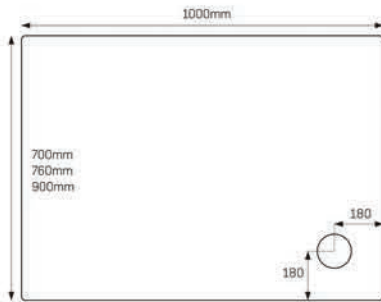

1. JTMERLIN® Rectangle
2. 900x700mm ▲
   - 900x760mm ▲
   - 900x800mm ▲

1. JTMERLIN® Rectangle
2. 1000x700mm ▲
   - 1000x760mm ▲
   - 1000x900mm ▲

1. JTMERLIN® Rectangle
2. 800x700mm ■
   - 1100x700mm ■
   - 1100x760mm ■