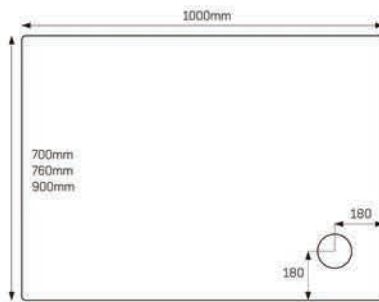

1. **JTULTRACAST®**
   Rectangle
2. 1000x700mm ▲
   - 1000x760mm ▲
   - 1000x900mm ▲