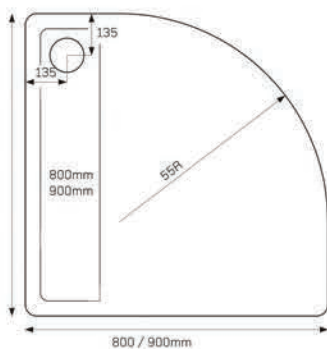

JTNATURAL™
Quadrant

800x800mm
900x900mm