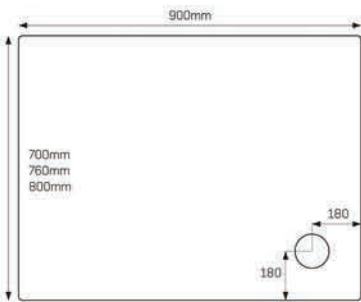

1. **JTULTRACAST®**
   Rectangle
2. 900x700mm ▲
   - 900x760mm ▲
   - 900x800mm ▲