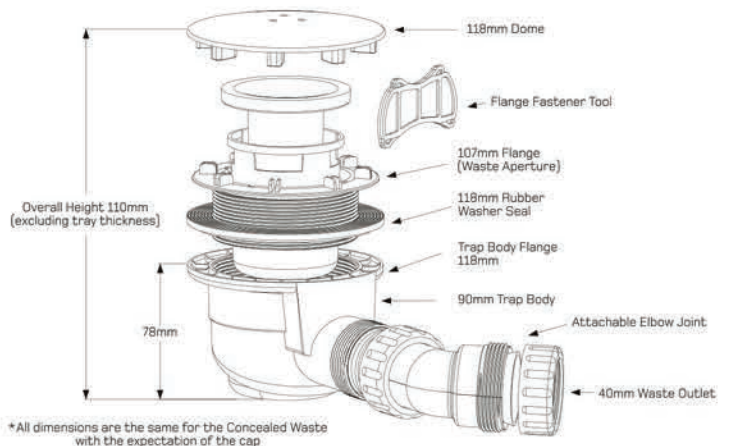

JT90mm Waste & Concealed Waste

Rapid water dispersal

A 90mm rapid waste outlet that allows 48 litres of water to be carried away each minute. Its sleek lines perfectly complement the JTFUSION™ range. Made from recycled materials. Conforms to BS EN 274-1:2002 and features an easily removable dome for cleaning.

We recommend the use of this waste with the JTNATURAL™. (Chrome dome is not required)