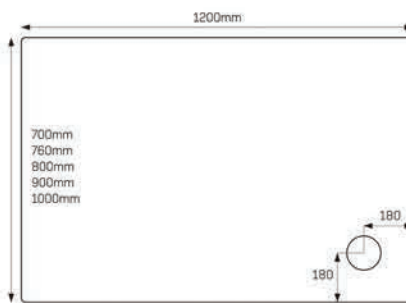

1. **JTULTRACAST®**
   Rectangle
2. 1200x700mm ▲
   - 1200x760mm ▲
   - 1200x800mm ▲
   - 1200x900mm ▲
   - 1200x1000mm