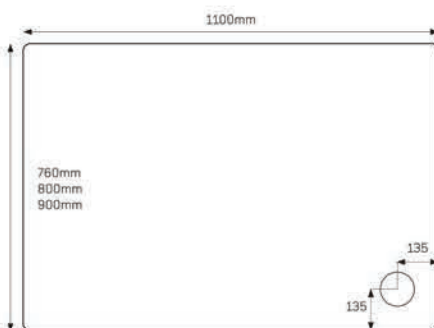

JTFUSION™ Rectangle

- 3 1100x760mm
- 3 1100x800mm
- 3 1100x900mm

JTFUSION™ Key

- Available with Upstands
- Available with Concealed Waste and Concealed Waste with Upstands

JTFUSION™ Riser Kits

Available for all trays

1 1000mm Quad	2 1200mm Offset Quad
3 1200x900mm	4 1700x1000mm