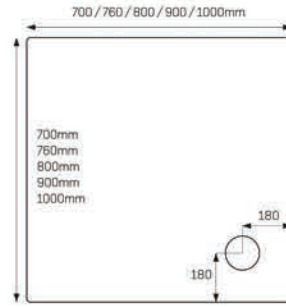

JTULTRACAST®

Simple elegance

- Available in square, rectangle, quadrant and offset quadrant
- 39 size options
- Integrated 13mm tiling upstand option available
- 50mm waste outlet
- JTANTI-SLIP available
- 25 year Guarantee

JTULTRACAST® Key ▲ Available with Upstands ■ Upstands Only

1. **JTULTRACAST®**
   Square
2. 700x700mm ▲
   - 760x760mm ▲
   - 800x800mm ▲
   - 900x900 ▲
   - 1000x1000mm ▲