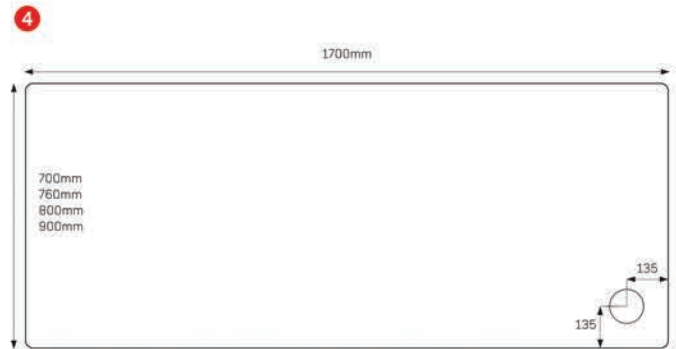

JTFUSION™
Rectangle

- 4 1700x700mm
- 4 1700x760mm
- 4 1700x800mm
- 4 1700x900mm ■■