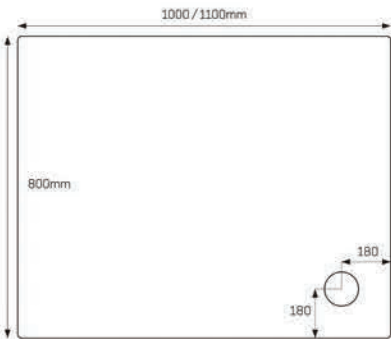

1. JTMERLIN® Rectangle
2. 1000x800mm ▲
   - 1100x800mm ▲

1. JTMERLIN® Rectangle
2. 1200x700mm ▲
   - 1200x760mm ▲
   - 1200x800mm ▲
   - 1200x900mm ▲
   - 1200x1000mm ▲

1. JTMERLIN® Rectangle
2. 1400x800mm ■
   - 1400x900mm ▲
   - 1500x760mm ■
   - 1600x800mm ■
   - 1700x700mm ■