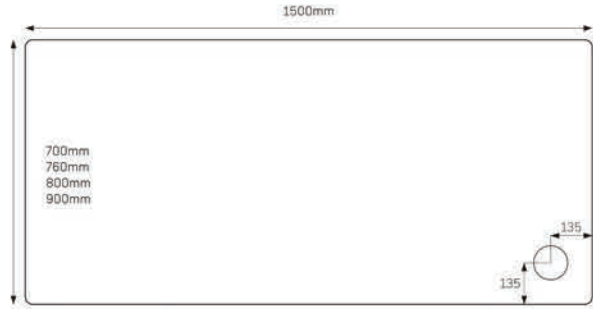

JTFUSION™
Rectangle

- 4 1500x700mm ■■
- 4 1500x760mm
- 4 1500x800mm
- 4 1500x900mm ■■