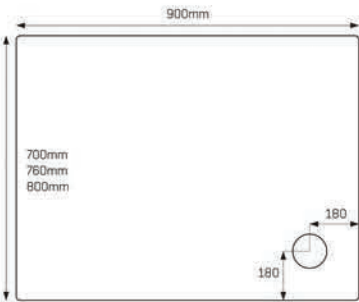

1. JTMERLIN® Rectangle
2. 900x700mm ▲
   - 900x760mm ▲
   - 900x800mm ▲

1. JTMERLIN® Rectangle
2. 1000x700mm ▲
   - 1000x760mm ▲
   - 1000x900mm ▲

1. JTMERLIN® Rectangle
2. 800x700mm ■
   - 1100x700mm ■
   - 1100x760mm ■