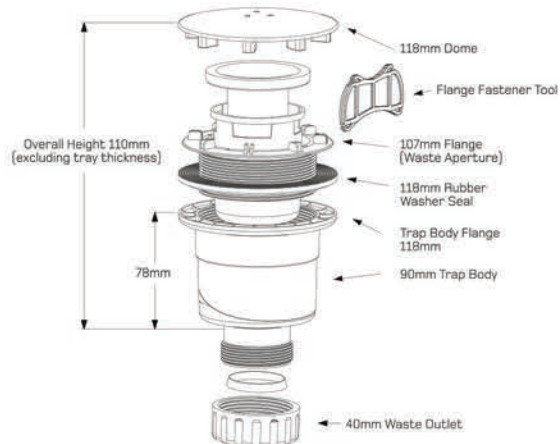

JTVERTICAL 90mm WASTE

Intelligent Water Removal

A 90mm vertical waste designed to help assist water dispersal where the fall for the waste pipe cannot be achieved. Conforms to BS EN 274-1:2002, is made from recycled plastic, carries away 48 litres of water a minute and features an easily removable cap for cleaning.