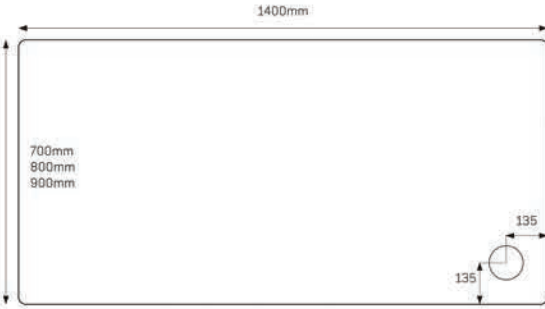

JTFUSION™
Rectangle

- 4 1400x700mm
- 4 1400x800mm ■■
- 4 1400x900mm ■■