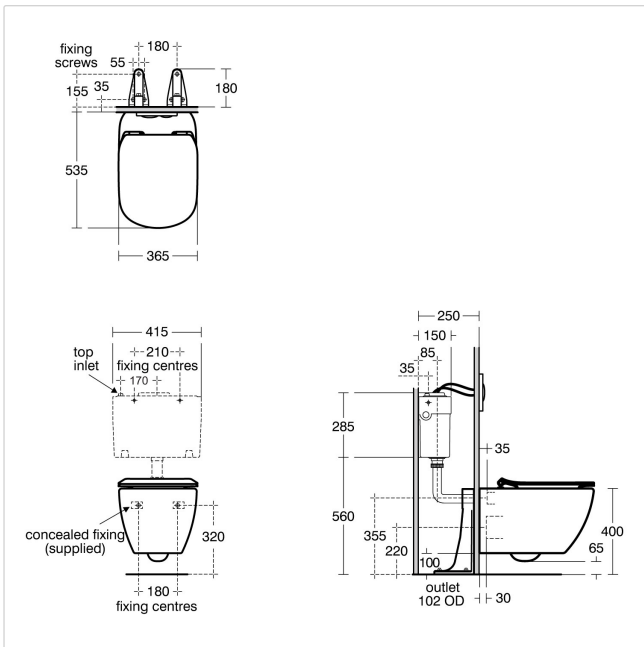

Tesi Wall Mounted WC Pan

Illustrated

- T3545** Tesi wall mounted wc pan with hidden fixations
- S3643** Conceala 2 cistern 4.5/3 or 4/2.6 litre dual flush valve side supply and internal overflow, alternative height plastic flushbends, no flushplate
- T3527** Tesi slim toilet seat and cover, slow close
- E4465** Karisma flush plate dual flush, branded for Conceala 2 cisterns, chrome
- E0060** Support frame with bolts for wall hung WC pans

Configuration options

- S3624** Conceala 2 cistern 6/4 litre dual flush valve top inlet and internal overflow, alternative height plastic flushbends
- T3528** Tesi slim toilet seat and cover, standard close
- T3529** Tesi wrap style toilet seat and cover, slow close
- T3530** Tesi wrap style toilet seat and cover, standard close

Material

Vitreous China

Weights

- T3545 22.00KG
- S3643 2.60KG
- T3527 2.20KG
- E4465 0.50KG
- E0060 4.28KG

Colours

White (01)

Standards

Vitreous china to BS3402. WC pan to BS EN 997 and BS EN 33