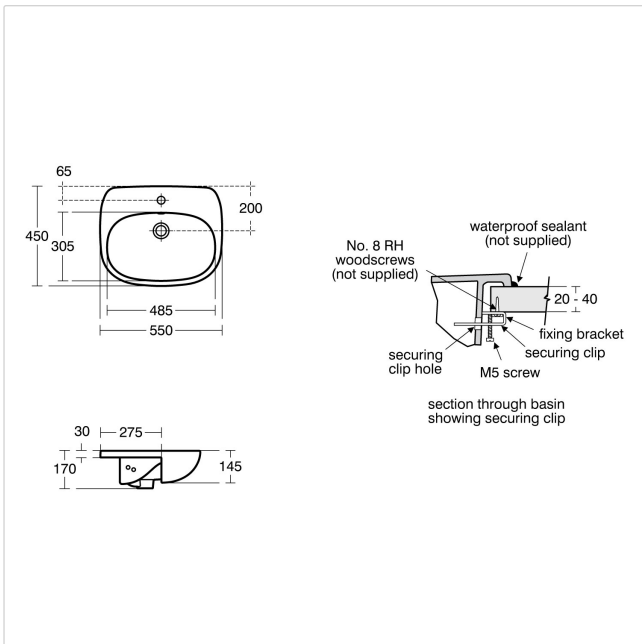

Capacity

5

Frequently used applications

Hotels	Office
Public Building	Pubs and Clubs
Residential	Retail
Social Housing	Sports and Leisure
Student Accommodation	

Email: info@idealspec.co.uk
Tel: 0870 122 8822
Fax: 0870 122 8282
Web: www.idealspec.co.uk

Date created: 18/07/2016