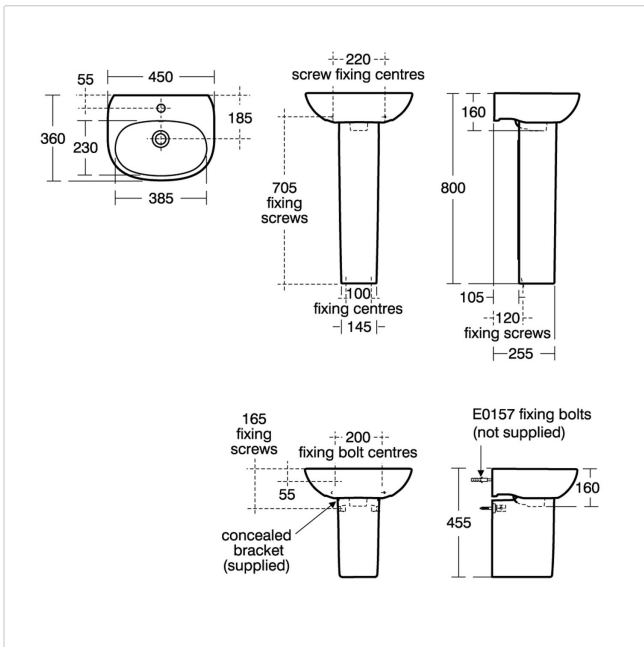

Capacity

2

Frequently used applications

- Hotels
- Office
- Public Building
- Pubs and Clubs
- Residential
- Retail
- Social Housing
- Sports and Leisure
- Student Accommodation

Features

Space Saving

Email: info@idealspec.co.uk
Tel: 0870 122 8822
Fax: 0870 122 8282
Web: www.idealspec.co.uk