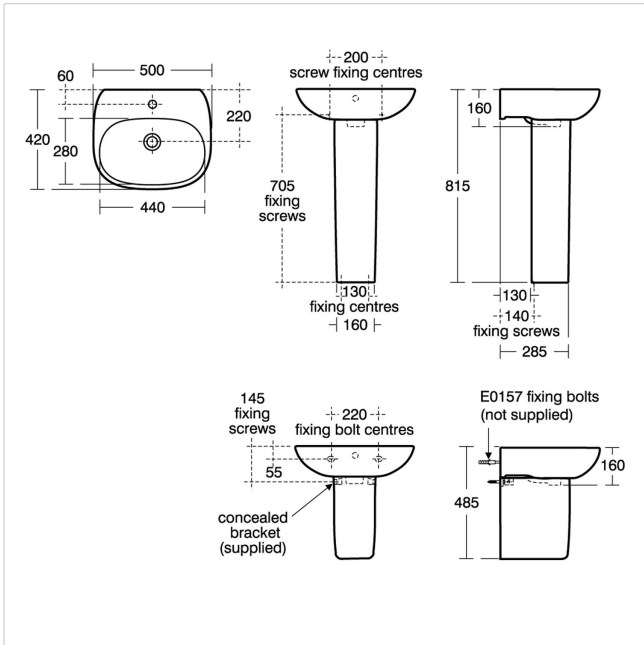

Capacity

3

Frequently used applications

Hotels	Office
Public Building	Pubs and Clubs
Residential	Retail
Social Housing	Sports and Leisure
Student Accommodation	

Email: info@idealspec.co.uk
Tel: 0870 122 8822
Fax: 0870 122 8282
Web: www.idealspec.co.uk