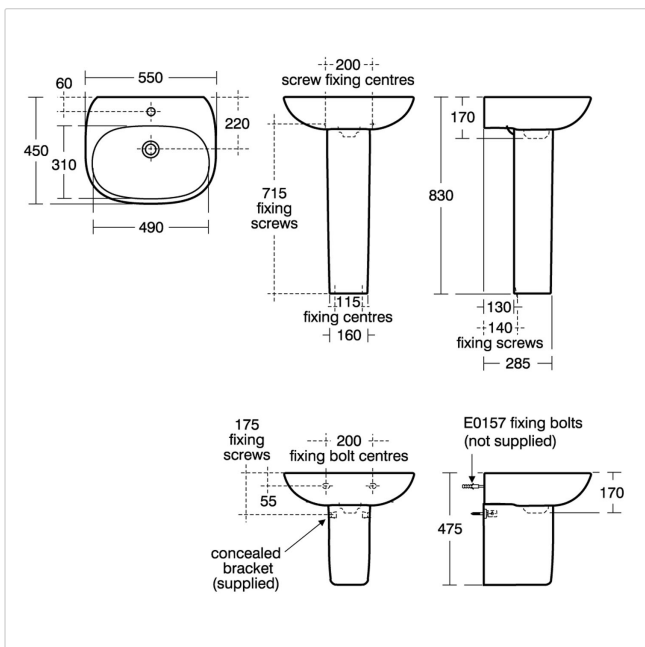

Capacity

3

Frequently used applications

Hotels	Office
Public Building	Pubs and Clubs
Residential	Retail
Social Housing	Sports and Leisure
Student Accommodation	

Email: info@idealspec.co.uk
Tel: 0870 122 8822
Fax: 0870 122 8282
Web: www.idealspec.co.uk