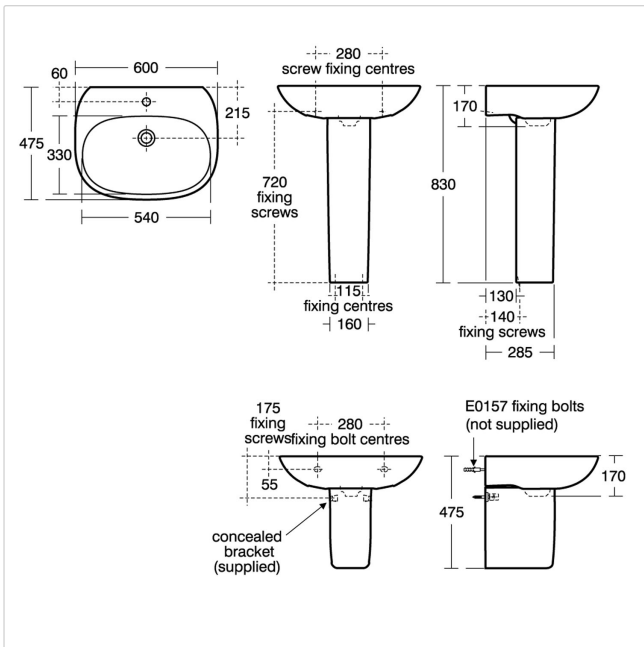

Capacity

4

Frequently used applications

Hotels	Office
Public Building	Pubs and Clubs
Residential	Retail
Social Housing	Sports and Leisure
Student Accommodation	

Email: info@idealspec.co.uk
Tel: 0870 122 8822
Fax: 0870 122 8282
Web: www.idealspec.co.uk