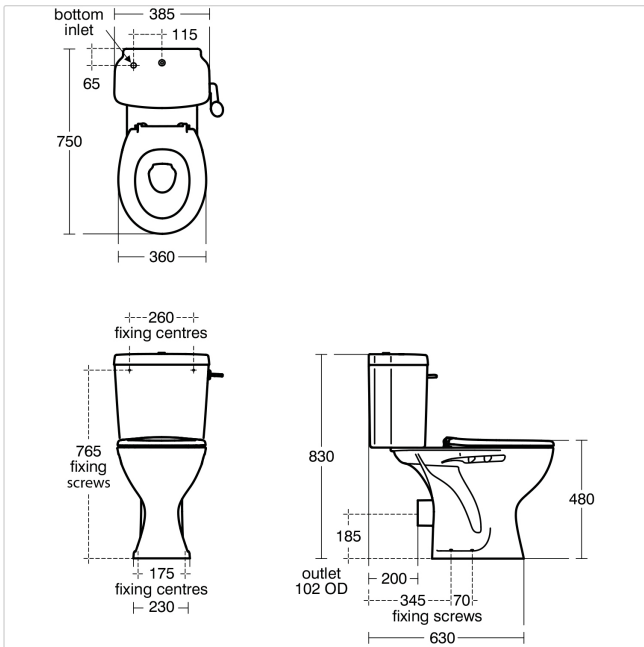

## Sandringham Raised height close coupled Pan - horizontal outlet

### Illustrated

- E8834** Sandringham 21 raised height close coupled wc - horizontal outlet
- E8987** Sandringham 6 litre single flush bottom supply cistern to achieve 750mm projection
- S4063** Bakasan seat no cover with stainless steel rod and metal top fix hinges

### Configuration options

- E8966** Sandringham 21 Close Coupled 6/4 litre dual flush valve, bottom supply and internal overflow
- E8967** Sandringham 21 Close Coupled 4/2.6 litre dual flush valve, bottom supply and internal overflow
- E8968** Sandringham 21 close coupled cistern 6 or 4 litre single flush syphon bottom supply and internal overflow
- E9002** Sandringham 21 close coupled cistern with reversible spatula lever 6 or 4 litre single flush syphon bottom supply and internal overflow
- E9074** Sandringham 21 seat and cover metal hinges
- E9076** Sandringham 21 seat and cover
- E9086** Sandringham 21 seat no cover metal hinges
- S2985** Sandringham 21 seat and cover, slow close

### Weights

E8834	19.00KG
E8987	14.80KG
S4063	1.51KG