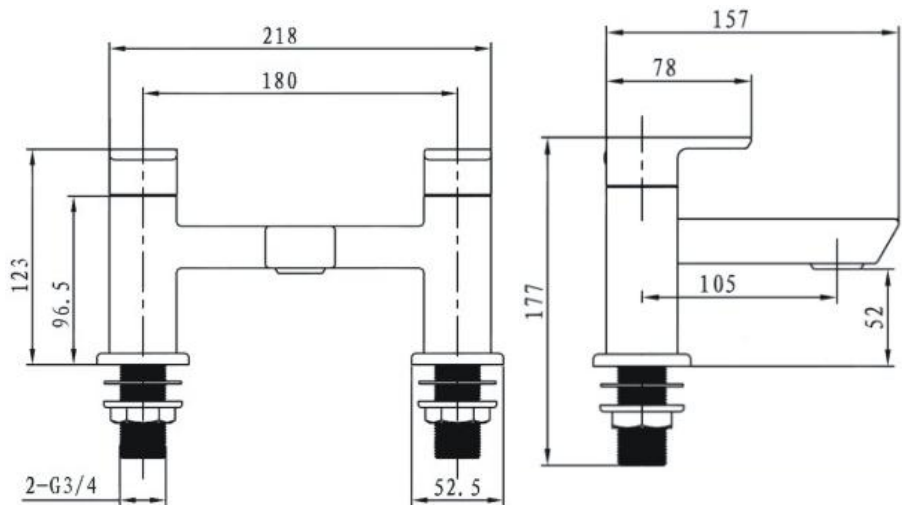

COBALT TAP RANGE

Cobalt Bath Filler Chrome Plated

Product Specification

Product Code:	COB BF C
Finish:	Chrome
Product Type:	Contemporary
Construction:	Body is of brass construction and is designed to conform to BS EN 200
Cartridge Type:	1/4 Turn 3/4" Ceramic Disc Valves
Supply:	Suitable for all plumbing systems
Inlet Connections:	3/4" BSP
Working Pressures:	Min 0.3bar, Max 5.0bar