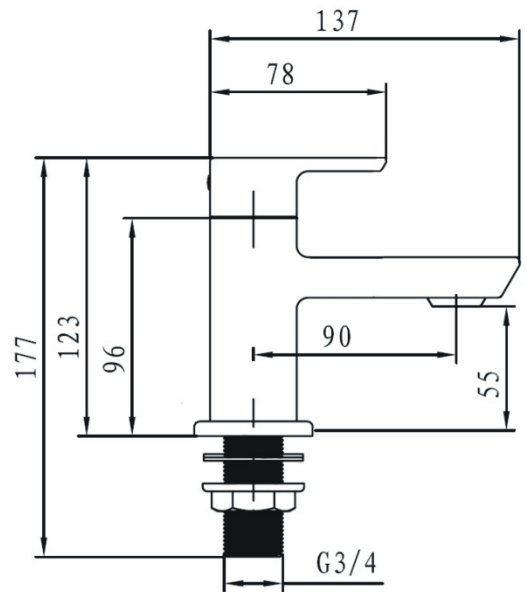

TECHNICAL DATA SHEET

BRISTAN

COBALT TAP RANGE

Cobalt Bath Taps Chrome Plated

Product Specification

Product Code:	COB ¾ C
Finish:	Chrome
Product Type:	Contemporary
Construction:	Body is of brass construction and is designed to conform to BS EN 200
Cartridge Type:	¼ Turn ¾" Ceramic Disc Valves
Supply:	Suitable for all plumbing systems
Inlet Connections:	¾" BSP
Working Pressures:	Min 0.2bar, Max 5.0bar

Flow Rates (litres per minute)

System Pressure	0.2bar	0.3bar	0.5bar	1.0bar	2.0bar	3.0bar
COB ¾ C	15.9	20.0	25.6	36.0	50.9	62.0