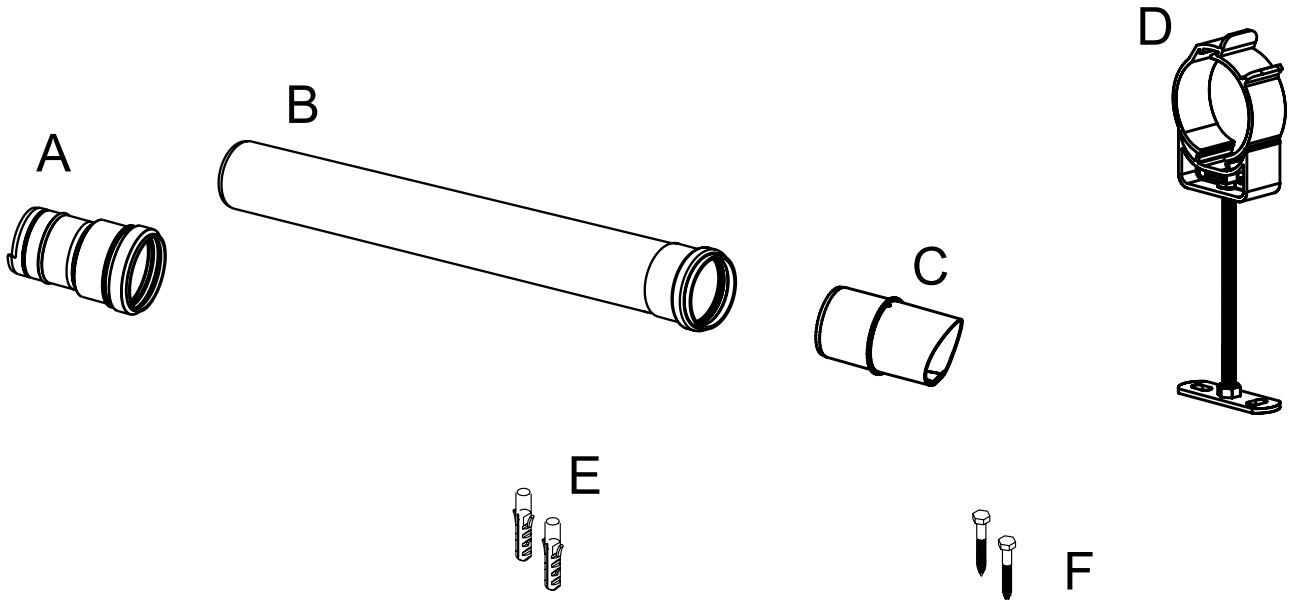

1 UNPACKING

Unpack the kit and check the contents.

- A Adaptor - 1 off
- B Flue Extension 60 dia (500mm long) - 1 off
- C Flue Outlet 60 dia - 1 off
- D Fixing Bracket - 1 off
- E Wall Plugs - 2 off
- F Screws - 2 off