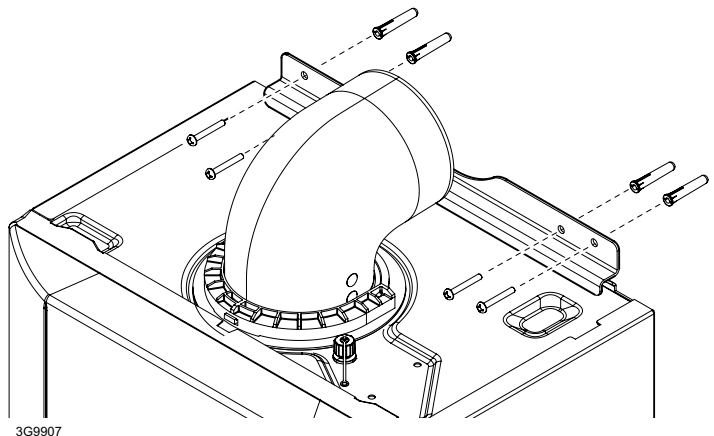

These instructions must be read in conjunction with the Installation & Servicing Instructions supplied with the boiler.

This kit allows for a secure boiler installation. Using the bracket with the security screws provided prevents the boiler from being removed from the wall.

KIT CONTENTS

- A. Security bracket
- B. Fixing Pack:
 - Screws x 4
 - Wall Plugs x 4
 - Drive Bit x 1
- C. Instructions

INSTALLING THE SECURITY BRACKET

1. With the boiler in position, offer the bracket to the boiler (as shown).
2. Drill 4 holes for the fixing bracket.
3. Secure the bracket in position using the screws, plugs and tool provided in the fixing pack.