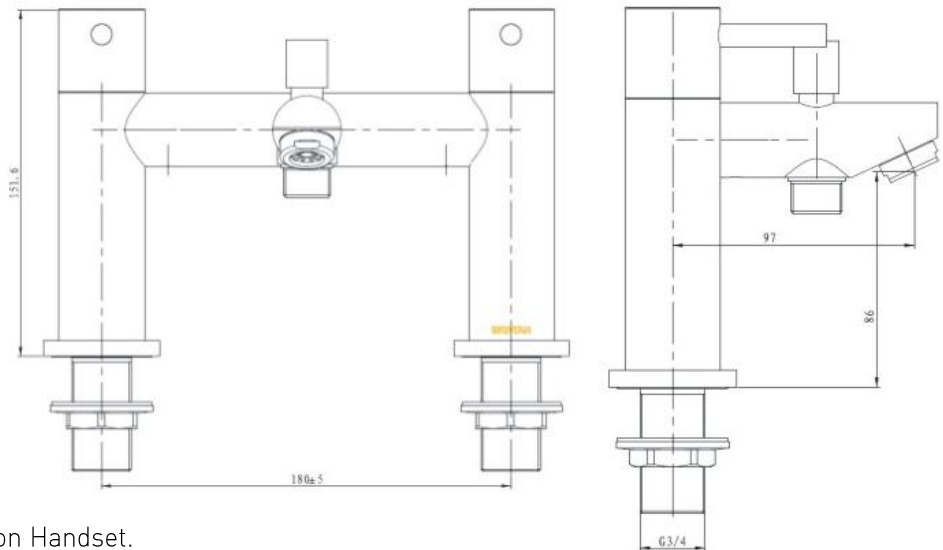

BLITZ TAP RANGE BLITZ BATH SHOWER MIXER

Product Specification

Product Code:	BTZ BSM C
Finish:	Chrome
Product Type:	Contemporary
Construction:	Body is of brass construction and is designed to conform to BS EN 200
Valve Type:	¼ Turn ¾" Ceramic Disc Valves
Supply:	Suitable for all plumbing systems
Inlet Connections:	¾" BSP
Working Pressures:	Min 0.2bar, Max 8.0bar