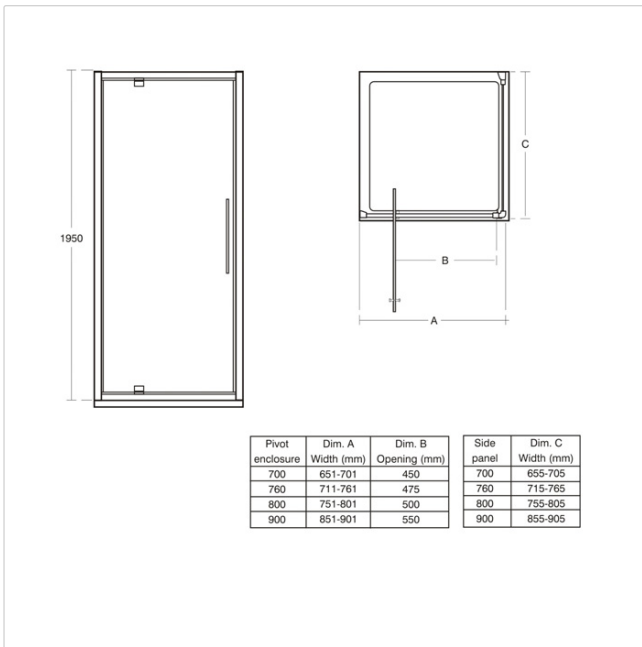

Frequently used applications

General Healthcare

Hotels

Residential

Social Housing

Student Accommodation

Email: info@idealspec.co.uk
Tel: 0870 122 8822
Fax: 0870 122 8282
Web: www.idealspec.co.uk