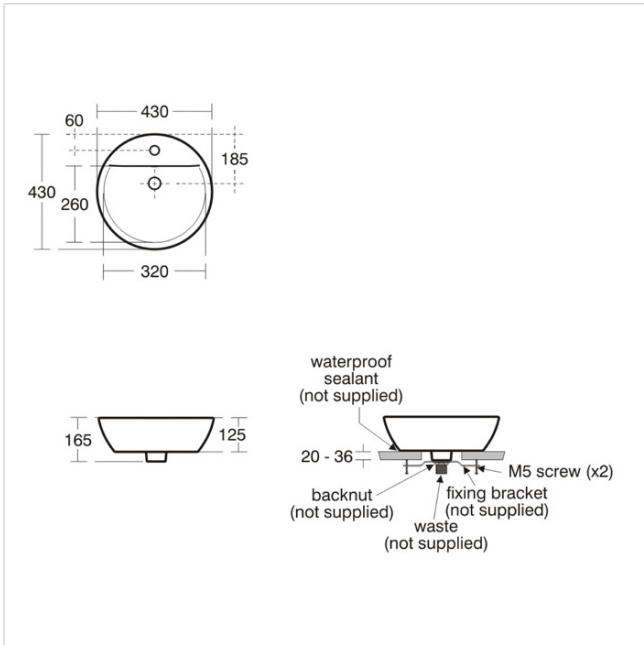

Designer

Robin Levien, RDI

Frequently used applications

- Education
- Hotels
- Pubs and Clubs
- Retail
- General Healthcare
- Office
- Residential
- Sports and Leisure

Email: info@idealspec.co.uk
Tel: 0870 122 8822
Fax: 0870 122 8282
Web: www.idealspec.co.uk