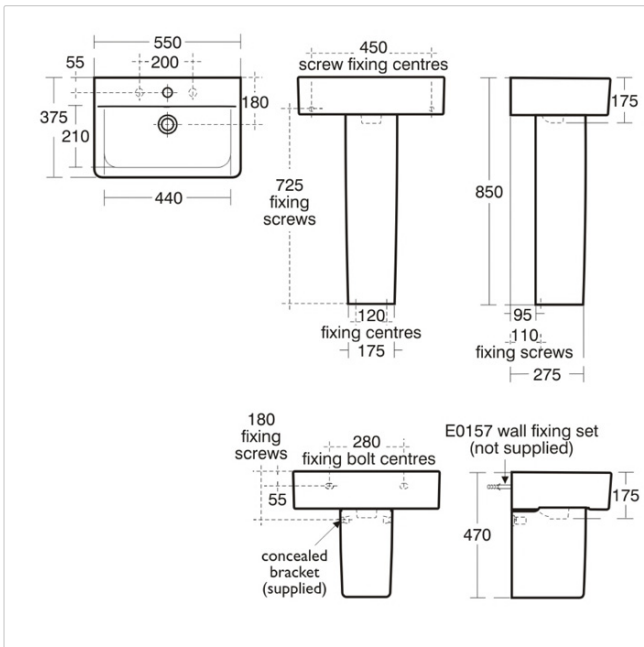

Designer

Robin Levien, RDI

Frequently used applications

Education	General Healthcare
Hotels	Office
Pubs and Clubs	Residential
Retail	Sports and Leisure

Email: info@idealspec.co.uk
Tel: 0870 122 8822
Fax: 0870 122 8282
Web: www.idealspec.co.uk