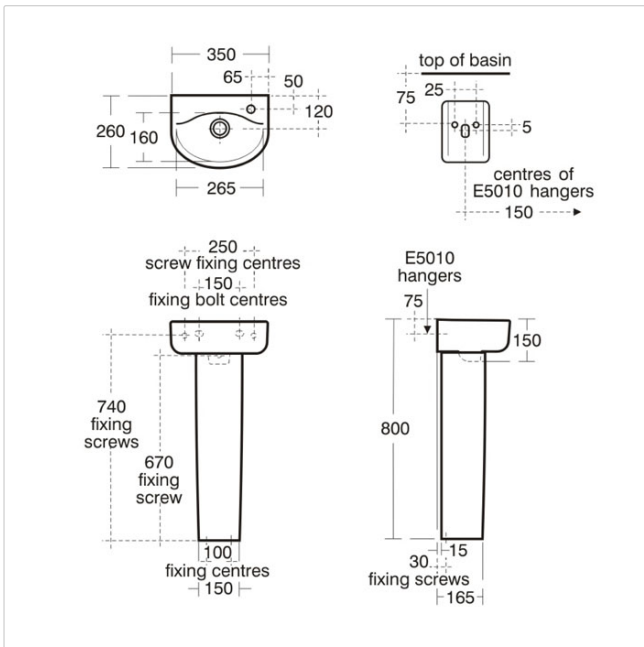

Designer

Robin Levien, RDI

Frequently used applications

Education	General Healthcare
Hotels	Office
Pubs and Clubs	Residential
Retail	Sports and Leisure

Email: info@idealspec.co.uk
Tel: 0870 122 8822
Fax: 0870 122 8282
Web: www.idealspec.co.uk