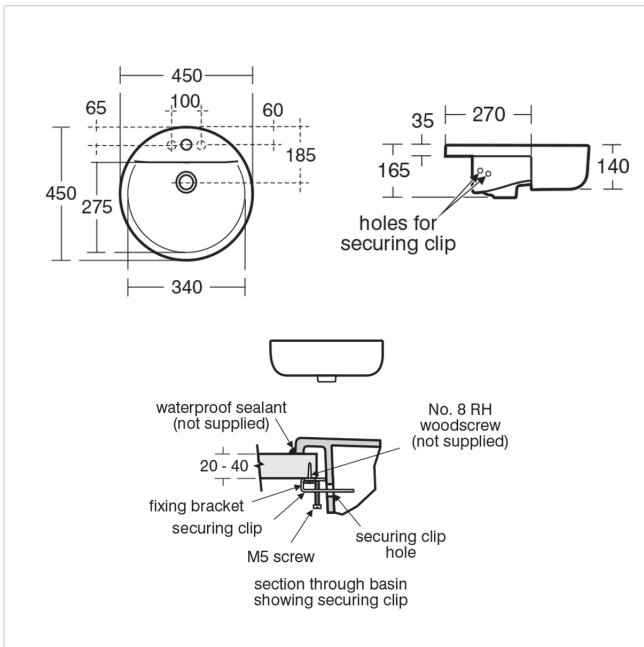

Designer

Robin Levien, RDI

Frequently used applications

Education	General Healthcare
Hotels	Office
Pubs and Clubs	Residential
Retail	Sports and Leisure

Email: info@idealspec.co.uk
Tel: 0870 122 8822
Fax: 0870 122 8282
Web: www.idealspec.co.uk