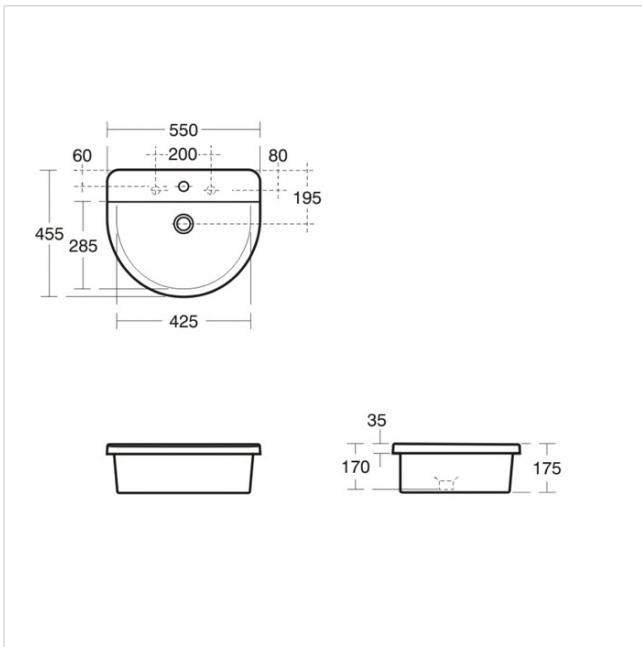

Designer

Robin Levien, RDI

Frequently used applications

Education	General Healthcare
Hotels	Office
Pubs and Clubs	Residential
Retail	Sports and Leisure

Email: info@idealspec.co.uk
Tel: 0870 122 8822
Fax: 0870 122 8282
Web: www.idealspec.co.uk