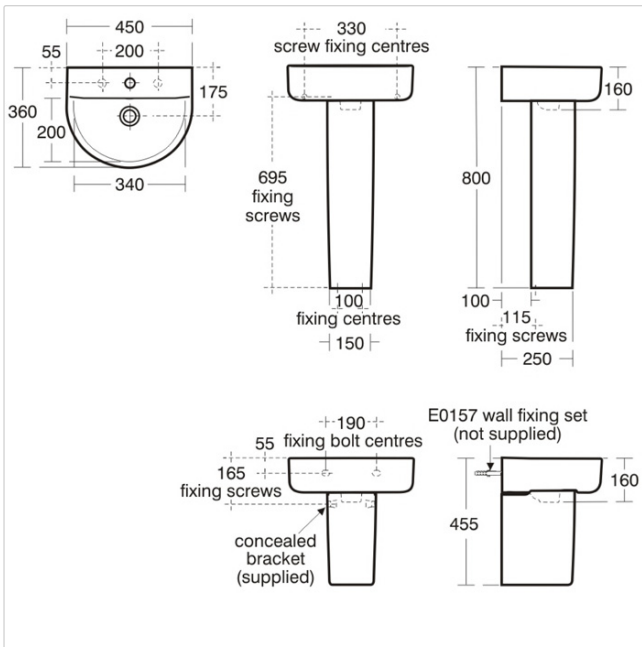

Designer

Robin Levien, RDI

Frequently used applications

Education	General Healthcare
Hotels	Office
Pubs and Clubs	Residential
Retail	Sports and Leisure

Email: info@idealspec.co.uk
Tel: 0870 122 8822
Fax: 0870 122 8282
Web: www.idealspec.co.uk