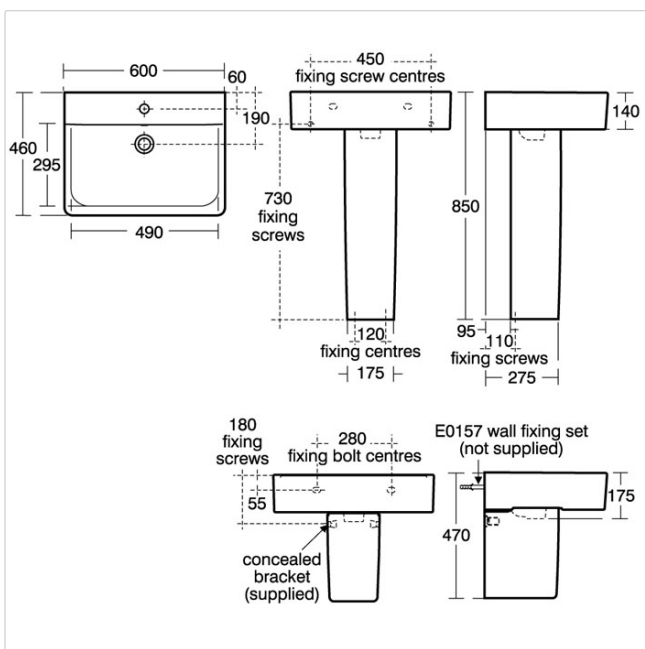

Designer

Robin Levien, RDI

Frequently used applications

Education	General Healthcare
Hotels	Office
Pubs and Clubs	Residential
Retail	Sports and Leisure

Email: info@idealspec.co.uk
Tel: 0870 122 8822
Fax: 0870 122 8282
Web: www.idealspec.co.uk