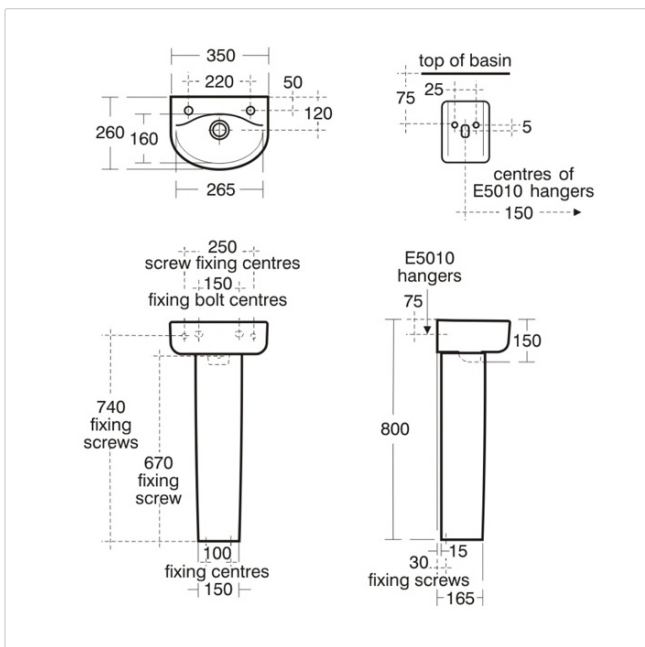

Designer

Robin Levien, RDI

Frequently used applications

- Education
- General Healthcare
- Hotels
- Office
- Pubs and Clubs
- Residential
- Retail
- Sports and Leisure

Email: info@idealspec.co.uk
Tel: 0870 122 8822
Fax: 0870 122 8282
Web: www.idealspec.co.uk