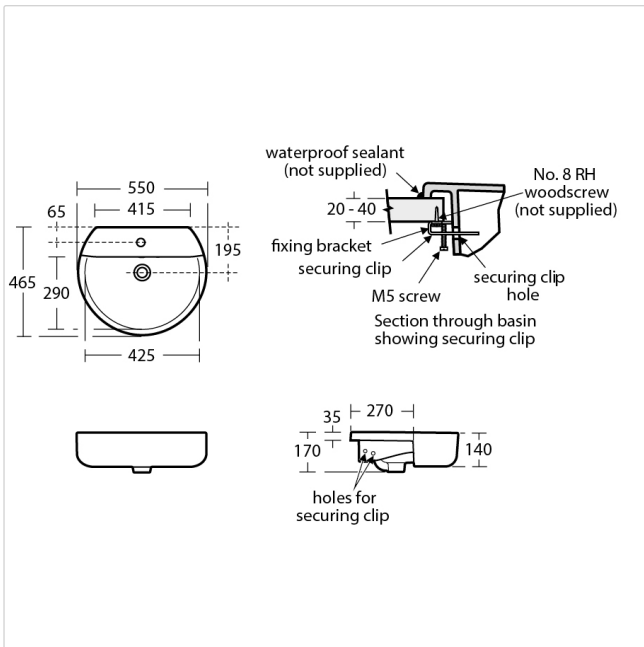

Concept Sphere 55cm Semi Countertop Washbasin, 1 Taphole

Illustrated

- E7921** Concept Sphere 55cm semi countertop washbasin, 1 taphole with overflow
- B9915** Concept Blue washbasin mixer 1 hole with pop-up waste
- S8910** Trap 1¼" plastic bottle, 75mm seal, multi-purpose outlet

Configuration options

Material

Fine Fireclay

Weights

- E7921 15.26KG
 B9915 1.89KG
 S8910 0.20KG

Standards

Washbasin to BS EN 14688 & BS EN 31

Special Notes

Washbasin fixed to countertop with securing clips provided. Joint sealed with waterproof sealant (not supplied).

Colours

White (01)

Designer

Robin Levien, RDI

Frequently used applications

- | | |
|----------------|--------------------|
| Education | General Healthcare |
| Hotels | Office |
| Pubs and Clubs | Residential |
| Retail | Sports and Leisure |