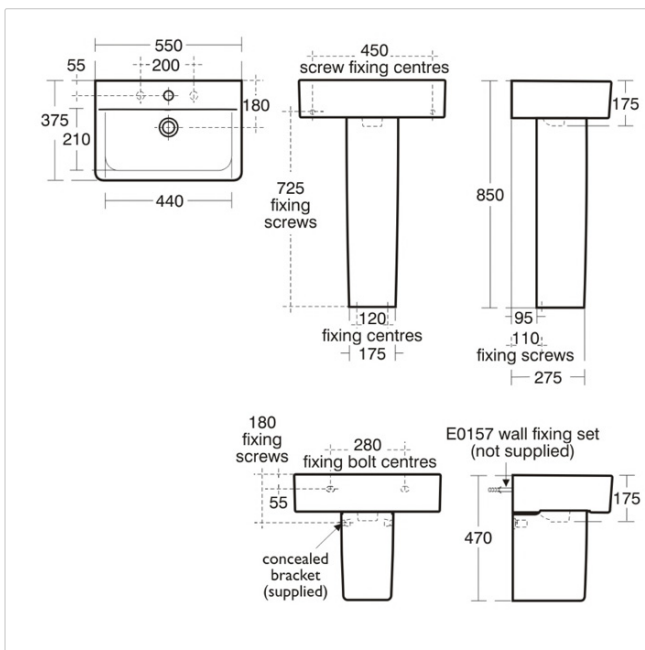

## Concept Cube 55cm Short Projection Pedestal Washbasin, 2 Taphole

### Illustrated

- E7885** Concept Cube 55cm short projection washbasin, 2 tapholes with overflow
- E7837** Concept full pedestal
- B9925** Concept washbasin pillar taps
- E6760** Waste 1¼" brass waste with chain and plug, 80mm slotted tail, bolt stay
- S8920** Trap 1¼" plastic resealing bottle, 75mm seal, multi-purpose outlet

### Configuration options

- E7839** Concept semi-pedestal
- E0157** Wall fixing set
- B7884** Ceraplan basin pillar taps with lever handles
- B5105** Cone basin pillar taps with lever handles