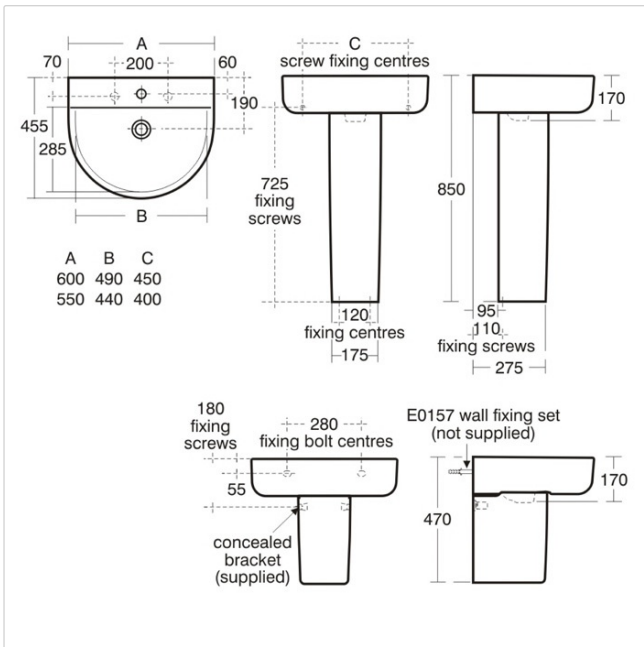

Designer

Robin Levien, RDI

Frequently used applications

Education	General Healthcare
Hotels	Office
Pubs and Clubs	Residential
Retail	Sports and Leisure

Email: info@idealspec.co.uk
Tel: 0870 122 8822
Fax: 0870 122 8282
Web: www.idealspec.co.uk