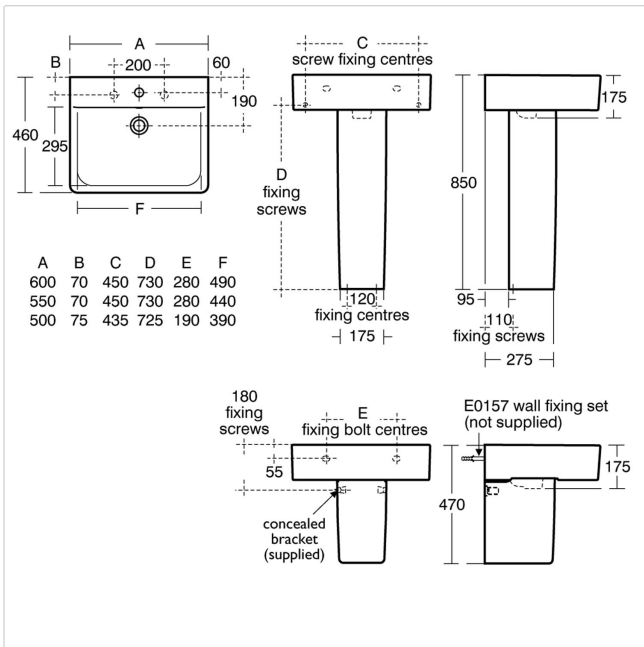

Designer

Robin Levien, RDI

Frequently used applications

Education	General Healthcare
Hotels	Office
Pubs and Clubs	Residential
Retail	Sports and Leisure

Email: info@idealspec.co.uk
Tel: 0870 122 8822
Fax: 0870 122 8282
Web: www.idealspec.co.uk