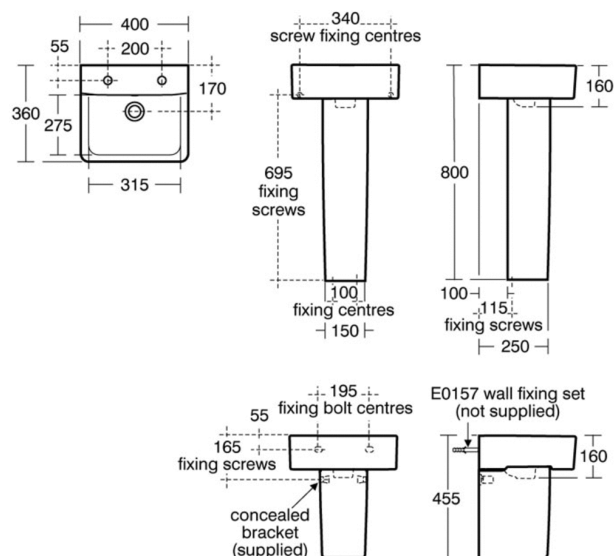

Article Number: E7838
CONCEPT
 Small Pedestal

Small Pedestal

Concept Space Floor Pedestal Small (50 - 60cm Basin)

Finishes*

Variants

SEMI PEDESTAL **E7840**

Required

ARC 35CM HANDRINSE WASHBASIN, 1 TAPHOLES LEFT HAND	E7988
ARC 35CM HANDRINSE WASHBASIN, 1 TAPHOLES RIGHT HAND	E7989
ARC 35CM HANDRINSE WASHBASIN, 2 TAPHOLES	E7932
ARC 45CM CORNER WASHBASIN, 1 TAPHOLE	E7928
ARC 45CM CORNER WASHBASIN, 2 TAPHOLES	E7929
ARC 45CM HANDRINSE WASHBASIN, 1 TAPHOLE	E7966
ARC 45CM HANDRINSE WASHBASIN, 2 TAPHOLES	E7967
CUBE 40CM HANDRINSE WASHBASIN, 1 TAPHOLE	E8031
CUBE 40CM HANDRINSE WASHBASIN, 2 TAPHOLES	E8032
SPHERE 45CM HANDRINSE WASHBASIN, 1 TAPHOLE	E8055
SPHERE 45CM HANDRINSE WASHBASIN, 2 TAPHOLES	E8056

*Finishes: 01 = White