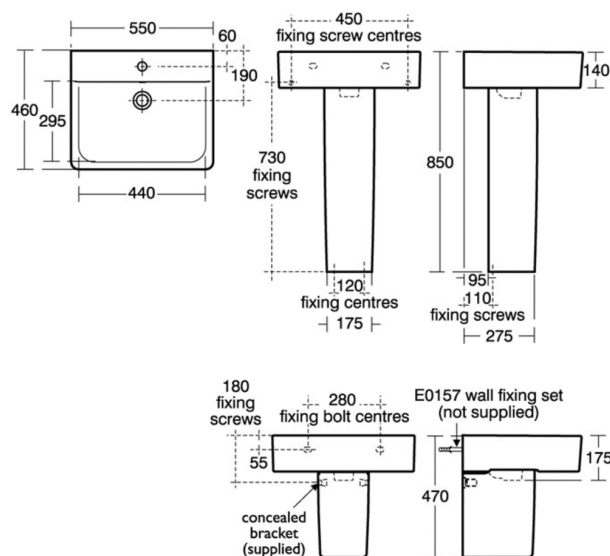

Article Number: E7837
CONCEPT
 Large Pedestal

Large Pedestal

Concept Space Floor Pedestal Large (70 - 80cm Basin)

Finishes*

Variants

SEMI PEDESTAL **E7839**

Required

ARC 55CM WASHBASIN, 1 TAPHOLE	E7852
ARC 55CM WASHBASIN, 2 TAPHOLES	E7853
ARC 60CM WASHBASIN, 1 TAPHOLE	E7872
ARC 60CM WASHBASIN, 2 TAPHOLES	E7874
CUBE 50CM WASHBASIN, 1 TAPHOLE	E7881
CUBE 50CM WASHBASIN, 2 TAPHOLES	E7882
CUBE 55CM WASHBASIN, 1 TAPHOLE	E7842
CUBE 55CM WASHBASIN, 2 TAPHOLES	E7843
CUBE 60CM WASHBASIN, 1 TAPHOLE	E7943
CUBE 60CM WASHBASIN, 2 TAPHOLES	E7944
SPHERE 50CM WASHBASIN, 1 TAPHOLE	E7892
SPHERE 50CM WASHBASIN, 2 TAPHOLES	E7894
SPHERE 55CM WASHBASIN, 1 TAPHOLE	E7862
SPHERE 55CM WASHBASIN, 2 TAPHOLES	E7863

*Finishes: 01 = White