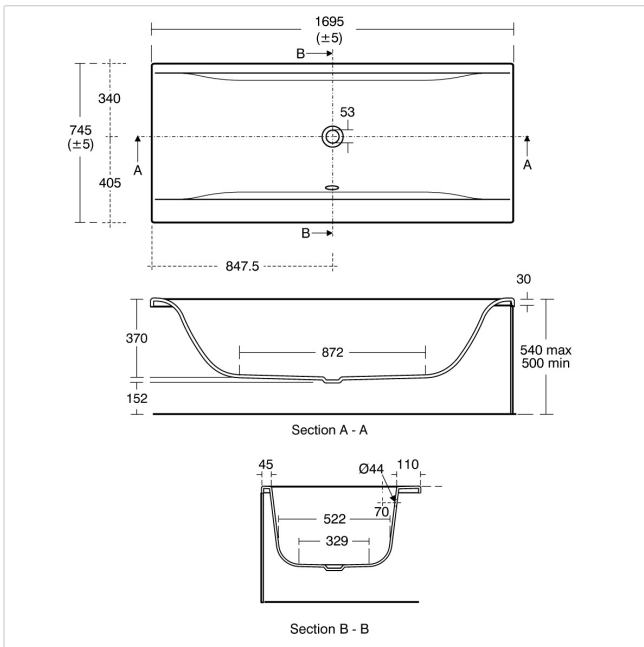

For Illustrative Purposes Only

Concept 170cm x 75cm Idealform Double Ended Bath No Tapholes

Illustrated

- E7358** Concept 170 x 75cm Idealform double ended bath with no tapholes
- E3194** Unilux 170cm front panel
- E3195** Unilux 75cm end panel
- E5795** Waste 1½" bath pop-up waste and overflow components only
- E5800** Bath pop-up waste operating handle and cover only

Configuration options

Material

Idealform

Weights

- E7358 22.50KG
- E3194 3.65KG
- E3195 2.58KG
- E5795 1.34KG
- E5800 0.82KG

Colours

White (01)

Standards

Constructed to EN 198:2008

Special Notes

Provision must be made to fix taps prior to bath installation and for future maintenance, if taps are positioned as photo.

Designer

Robin Levien, RDI

Capacity

200 litres (to overflow)