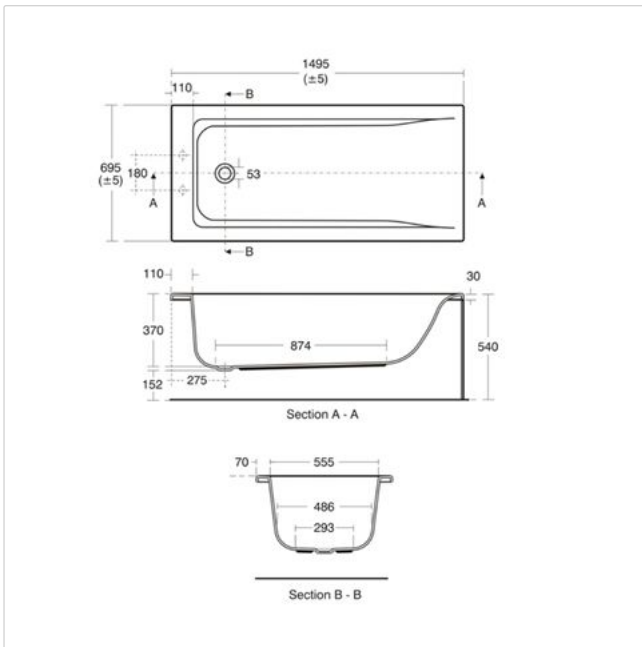

For Illustrative Purposes Only

Concept 150cm x 70cm Bath No Tapholes

Illustrated

- E7356** Concept 150 x 70cm bath, no tapholes
- E4796** Unilux Plus+ 150cm front panel
- E4140** Uniline 70cm end panel
- E5795** Waste 1½" bath pop-up waste and overflow components only
- E5800** Bath pop-up waste operating handle and cover only

Configuration options

Material

Idealform

Weights

- E7356 19.40KG
- E4796 3.30KG
- E4140 1.80KG
- E5795 1.34KG
- E5800 0.82KG

Standards

Constructed to EN 198:2008

Designer