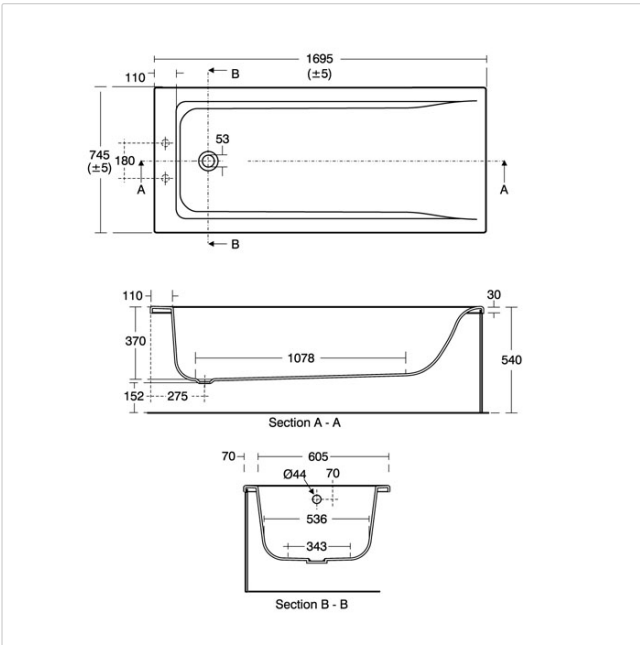

Colours

White (01)

Frequently used applications

- Hotels
- Residential
- Social Housing
- Student Accommodation

Features

Water Saving

Accreditations

Water Label

Email: info@idealspec.co.uk
Tel: 0870 122 8822
Fax: 0870 122 8282
Web: www.idealspec.co.uk