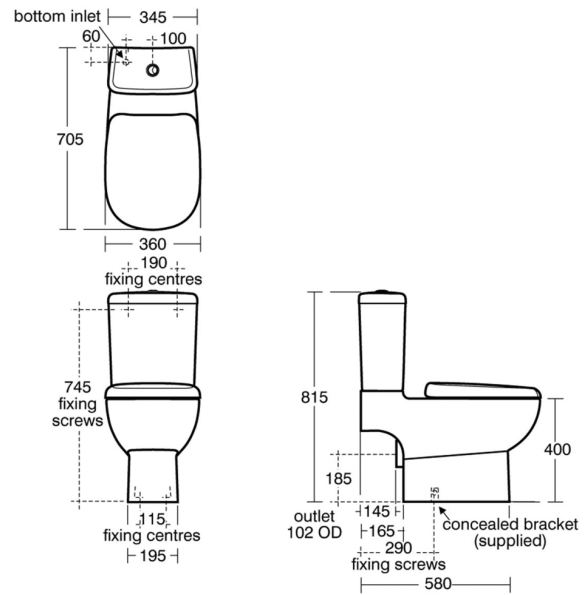

Article Number: E6214
JASPER MORRISON
Toilet Seat and Cover, Slow Close

Toilet Seat and Cover, Slow Close

Jasper Morrison slow closing seat and cover, quick release

Finishes*

Variants

| | |
|------------------------------|--------------|
| TOILET SEAT | E6204 |
| TOILET SEAT AND COVER | E6203 |

Required

| | |
|-------------------------|--------------|
| BACK TO WALL WC | E6221 |
| CLOSE COUPLED WC | E6220 |
| WALL MOUNTED WC | E6217 |

*Finishes: 01 = White