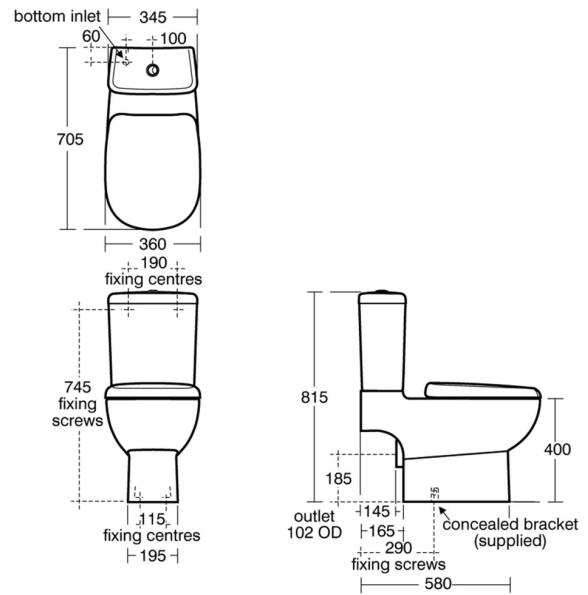

Article Number: E6203  
**JASPER MORRISON**  
**Toilet Seat and Cover**

**Toilet Seat and Cover**

Jasper Morrison seat and cover, quick release

**Finishes\***

**Variants**

**TOILET SEAT AND COVER, SLOW CLOSE** **E6214**

**Required**

**BACK TO WALL WC** **E6221**

**CLOSE COUPLED WC** **E6220**

**WALL MOUNTED WC** **E6217**

\*Finishes: 01 = White