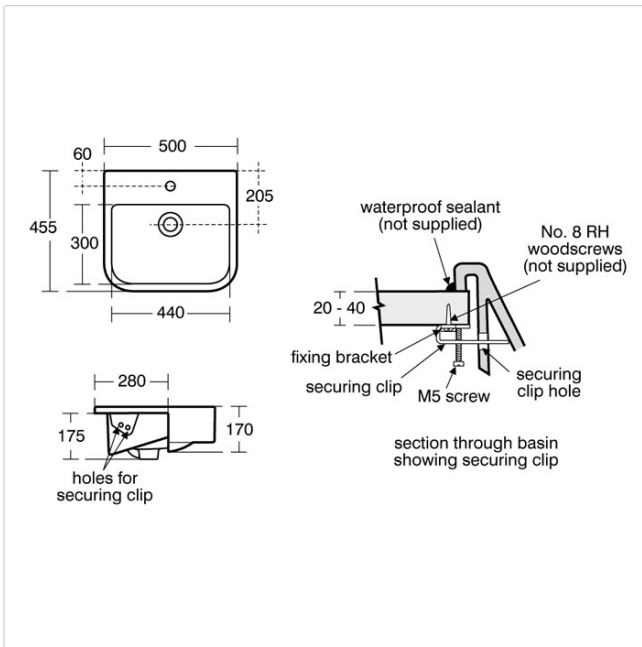

Create Square 50cm Semi-Countertop Washbasin, 1 Taphole

Illustrated

- E3102** Create Square 50cm semi-countertop washbasin, 1 taphole with overflow, no chainstay hole
- B8062** Active single lever one hole basin mixer with pop-up waste.
- S8910** Trap 1¼" plastic bottle, 75mm seal, multi-purpose outlet

Configuration options

Material

Fine Fireclay

Standards

Washbasin to BS EN 14688 & BS EN 31

Weights

- E3102 13.29KG
- B8062 2.42KG
- S8910 0.20KG

Special Notes

Washbasin fixed to countertop with securing clips provided. Joint sealed with waterproof sealant (not supplied)

Colours

White (01)

Designer

Robin Levien, RDI

Frequently used applications

- Hotels
- Public Building
- Residential
- Sports and Leisure
- Office
- Pubs and Clubs
- Retail